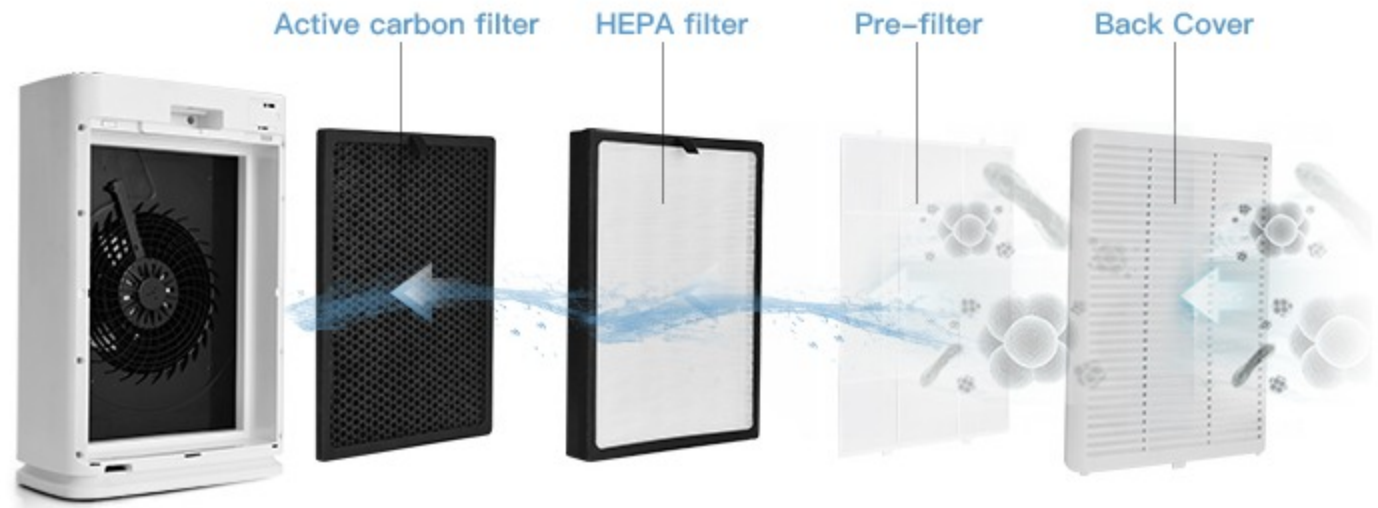

HEPA Air Purifier

Bring fresh air to your home

- Auto Mode
- Sleep Mode
- Adjustable Fan Speed
- Timer Function
- Child Lock

3-in-1 Purification System

Help to eliminate **99.97%** of certain airborne viruses

- Dust
- Smoke
- Dandruff
- Pet Hair
- Pollen
- Odors
- Allergens

Smart Air Quality Indicator

Let you receive PM2.5 value and air quality in real time

Excellent

Good

Poor

Sleep Mode

When enter into sleep mode, the fan speed and noise level will change to the lowest and all the indicators will be off.

Auto Mode

Under this mode, the air purifier will choose wind speed automatically according to the air quality

Child-lock design to prevent change of existing mode

Compact But Powerful

Only consumes little energy but the coverage area can be up to 800 square feet