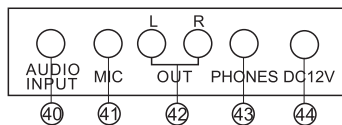

II.Preparation before performance

● **Power supply**

Battery

Battery jar is in the backside of the keyboard. Please make sure that the batteries are inserted correctly. When the battery power runs out, the keyboard will not pronounce or the tone will be distorted. Please replace a new set of batteries. Please remove batteries when not in use for a long time.

AC adapter

You must use the adapter packed with this keyboard. Please note that the input voltage must be the same as the mains voltage when using the power adapter! ! Unplug the AC plug when you are not using the keyboard.

● **External jack use**

AUDIO INPUT: This keyboard has stereo audio input function, which support audio signals playing from mobile phones, music players, and computers to the keyboard.

First turn off the power, then connect the audio device and AUDIO INPUT jack by audio cable, and then turn on the power.

MIC: Insert the microphone plug into the MIC jack to sing.

LINE OUT: Connect this jack with other audio equipment to get more powerful play effect.

PHONES OUTPUT: Insert the earphone plug into the PHONES OUTPUT Jack to avoid affecting others during personal practice.

III.Functional operation

Pressing the [Power] switch, the LCD screen will illuminate and the keyboard is on working.

1.Timbres selection

Pressing [Timbres] button to enter timbres selection mode, and choose the timbre you need by numeric panel. Under chord mode, the 19 keys on the left of the keyboard are chord tones, instead of corresponding tones.

2.Lighting keys

This keyboard has the function of lighting keys. Keys will be illuminated under playing, teaching function and demos. The system default is Lighting on.