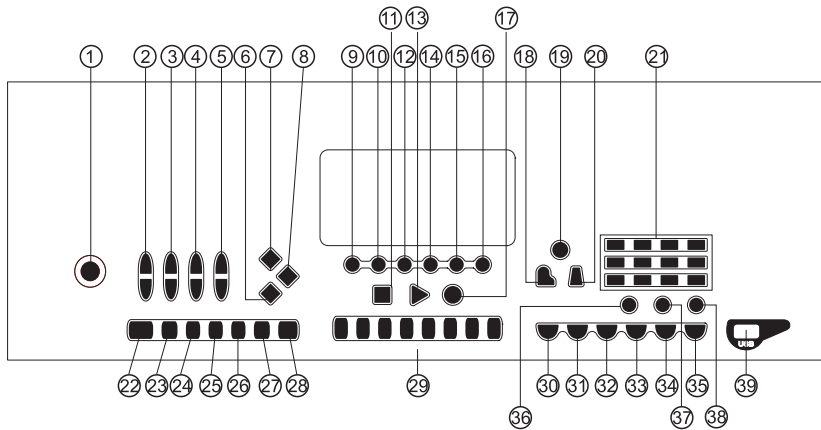

I.Instructions for panel control and external jack

● **Panel control button**

1.Power on/off	Music player control	18.Timbres	30.Percussion
2.Master volume	9.Volume down	19.Lighting keys	31.Split
3.Tempo	10.Volume up	20.Rhythms	32.Sustain
4.Accompaniment volume	11.EQ mode	21.Numeric panel	33.Vibrato
5.Transpose	12.Previous song	22.Start/Stop	34.Teaching 1
6.Program	13.Play/Pause	24.Sync	35.Teaching 2
7.Record	14.Next song	25.Single finger chord	36.Demo one
8.Play	15.Reread	26.Multi-finger chord	37.Demo all
	16.Play mode	27.Bass chord	38.Metro
	17.Silent mode	28.Chord off	39.USB jack
		29.8 panel percussion	