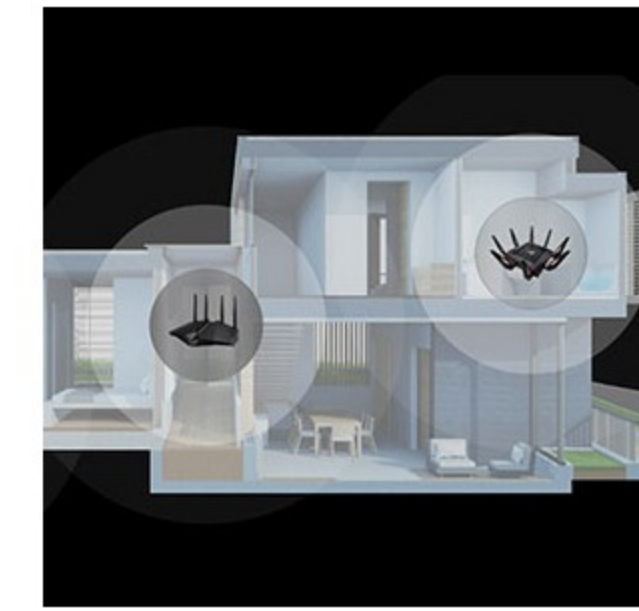

Boost Your Mobile Gaming

Minimize lag and latency for mobile gaming with just a tap on the ASUS Router app.

Prioritize via Gaming Port

The dedicated gaming port on RT-AX82U automatically prioritizes any wired device connected to it. No complex configuration is needed, just connect your gaming PC or console to the special LAN port to give you a fast, stable connection that's always at the head of the queue.