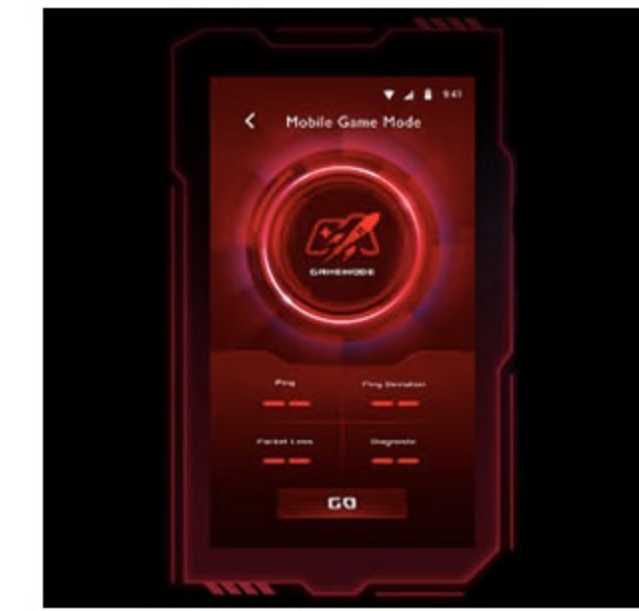

RT-AX82U

AX5400 Dual Band WiFi 6 Gaming Router, WiFi 6 802.11ax, Mobile Game Mode, ASUS AURA RGB, Lifetime Free Internet Security, Mesh WiFi support, Gear Accelerator, Gaming Port, Adaptive QoS, Port Forwarding

- New-generation WiFi 6 - Enjoy ultrafast speeds up to 5400 Mbps with the latest WiFi 6 (802.11ax) and 160MHz channels
- Mobile Game Mode - Minimize lag and latency for mobile gaming with just a tap on the ASUS Router app
- Choose your lighting vibe - Feature ASUS Aura RGB lighting effects that you can choose from a variety of lighting effects and customize lighting to align with specific modes.
- ASUS AiMesh support - Create a flexible, seamless whole-home mesh network with AiMesh-compatible routers
- Commercial-grade home network security - Lifetime free ASUS AiProtection Pro, powered by Trend Micro, with WPA3 and advanced Parental Controls to protect your home