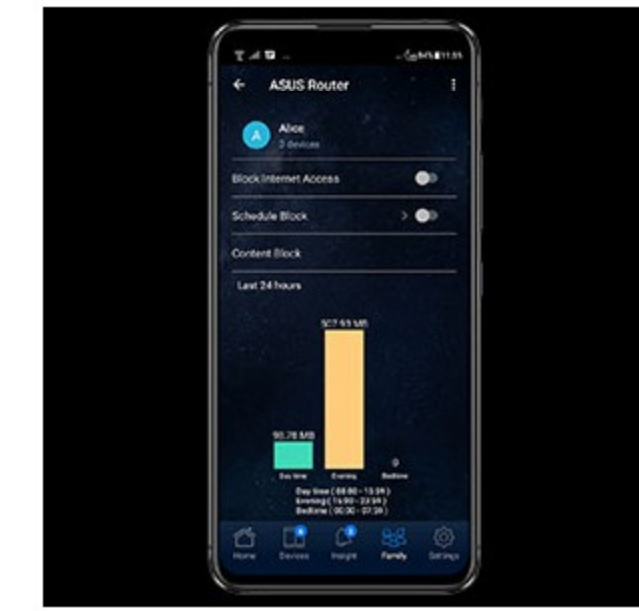

Fortified Frontline Network Security

RT-AX82U features AiProtection Pro powered by Trend Micro to defend your network from external attacks, with automatic and regular updates. Working with WPA3, the latest WiFi security protocol, AiProtection Pro keeps out security threats before they can reach your devices, including devices that cannot install anti-virus software — such as smartphones and game consoles.

Advanced Parental Controls

- Internet Activity Dashboards
- Kid-Safe Presets
- Schedule Block Times
- Content Filters

Easy Management Via Mobile App

- Traffic Analyzers
- Network Diagnostics
- Guest WiFi