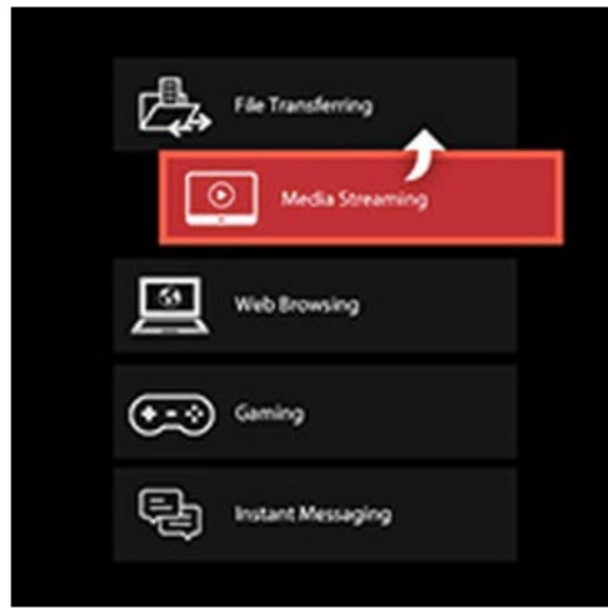

Boost Your Mobile Gaming

Minimize lag and latency for mobile gaming with just a tap on the ASUS Router app.

Prioritize via Gaming Port

The dedicated gaming port on RT-AX82U automatically prioritizes any wired device connected to it. No complex configuration is needed, just connect your gaming PC or console to the special LAN port to give you a fast, stable connection that's always at the head of the queue.

Remove Network Bottlenecks

Adaptive QoS (Quality of Service) lets you keep your network running smoothly by prioritizing network traffic. You can prioritize applications such as streaming video or web surfing, as well as gaming. It's the perfect ally for delivering low-latency WiFi anywhere in your home.