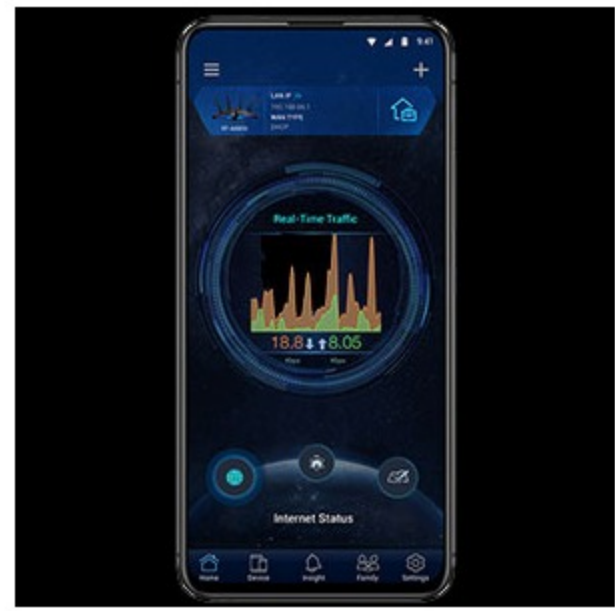

Fortified Frontline Network Security

RT-AX82U features AiProtection Pro powered by Trend Micro to defend your network from external attacks, with automatic and regular updates. Working with WPA3, the latest WiFi security protocol, AiProtection Pro keeps out security threats before they can reach your devices, including devices that cannot install anti-virus software — such as smartphones and game consoles.

Advanced Parental Controls

- Internet Activity Dashboards
- Kid-Safe Presets
- Schedule Block Times
- Content Filters

Easy Management Via Mobile App

- Traffic Analyzers
- Network Diagnostics
- Guest WiFi