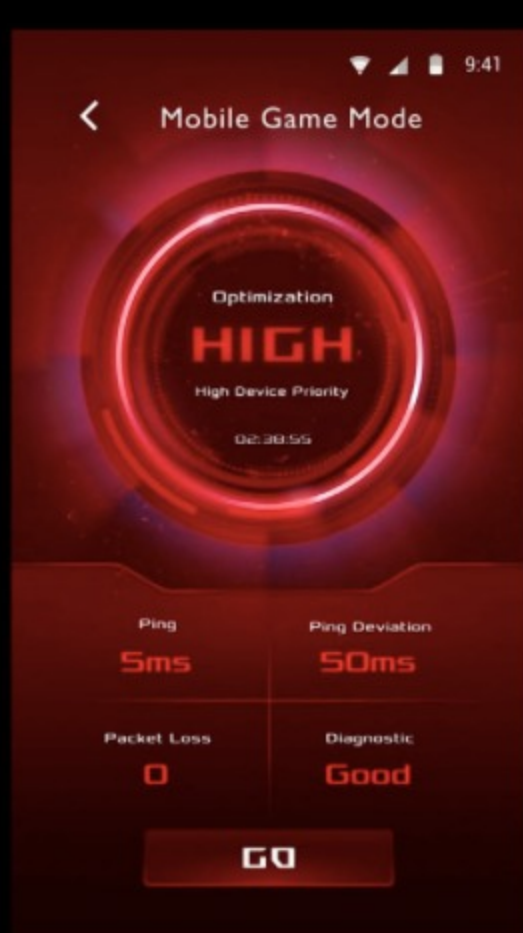

Asus RT-AX86S AX5700 WiFi 6 Gaming Router

Your Winning Choice for Mobile Gaming!

The AX86S is a dual-band Wi-Fi 6 gaming router engineered to deliver the fastest and smoothest possible gaming experience. It features 2 Gbps WAN connection, 5700 Mbps Wi-Fi data rate*, a dedicated gaming LAN port, and Mobile Gaming Mode for lag-free online gaming. With AiMesh technology, the AX86S also pairs with AiMesh enabled routers to create a whole home Mesh network where you can seamlessly roam.

Boost Your Mobile Gaming

Minimize lag and latency for mobile gaming with just a tap on the ASUS Router app.

Gaming Without Limits

Prioritize via Gaming Port

The dedicated gaming port on RT-AX86 Series automatically prioritizes any wired device connected to it. No complex configuration is needed, just connect your gaming PC or console to the special LAN port to give you a fast, stable connection that's always at the head of the queue.