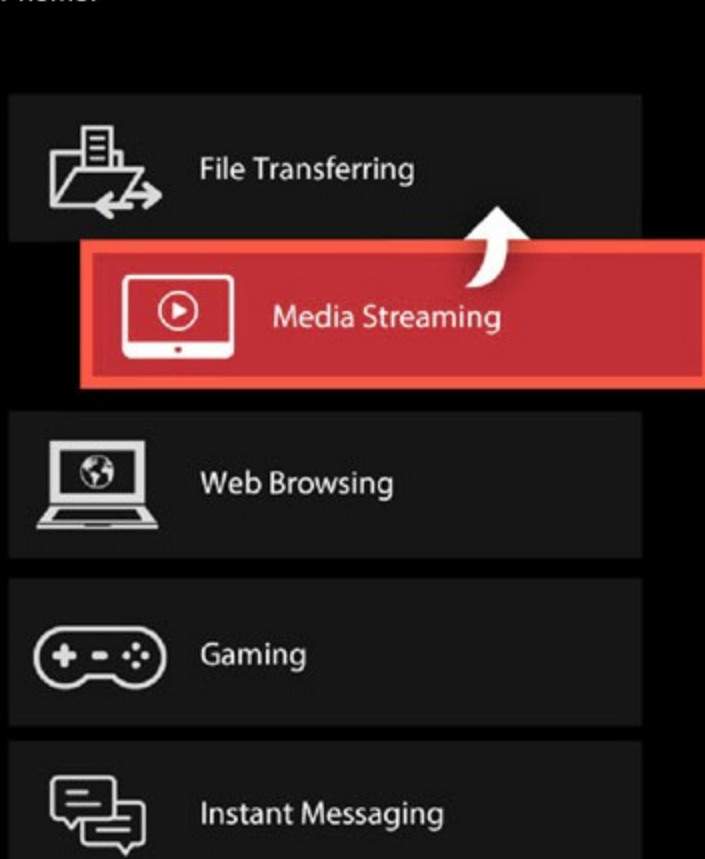

Remove Network Bottlenecks

Adaptive QoS (Quality of Service) lets you keep your network running smoothly by prioritizing network traffic. You can prioritize applications such as streaming video or web surfing, as well as gaming. It's the perfect ally for delivering low-latency WiFi anywhere in your home.