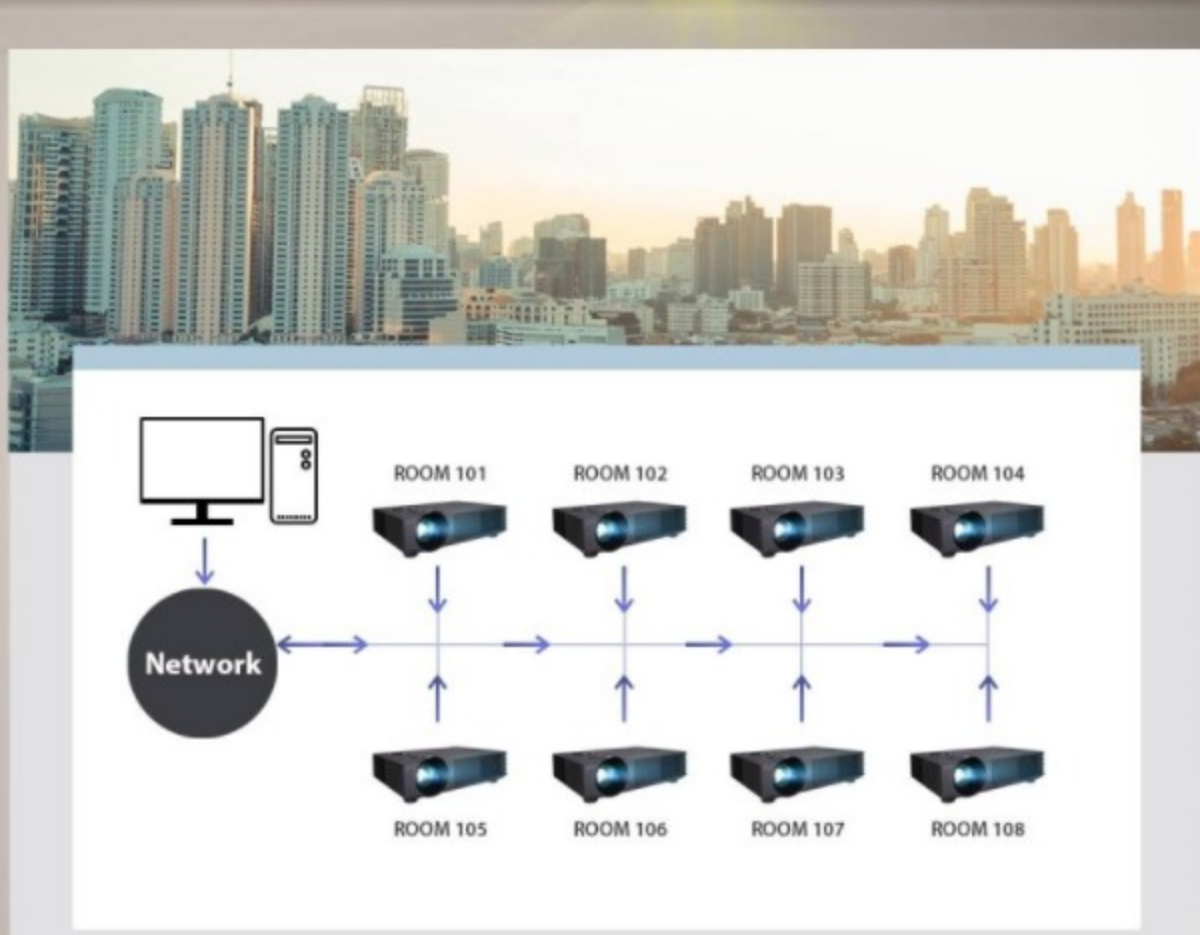

H1 LED PROJECTOR

Experience Bright and Immersive Visuals

Bright and Crisp Projection for Immersive Visuals

Superfast Refresh Rate for Smooth Gaming

120HZ

Big Screen Enjoyment At Home

ASUS H1 turns any room into a home theater, with a wide projection range that spans from 40 to 200 inches – allowing you to enjoy big-screen immersion with ease. H1 also has a 1.2X zoom function for zooming in and out of projections.

Sleek and Exquisite Design

The elegant H1 projector offers a premium feel and a style that blends well with any home or office decor, whether mounted on the ceiling or placed on a desk. H1 also includes a sleek, compact remote control for added convenience.

Easy Projector Management

H1 has an RJ45 Ethernet port that's compatible with Crestron RoomView Express, enabling remote management of up to 250 projectors on the same network. You can view lamp life, send notifications or set an operational schedule — all on your PC.

Comprehensive Connectivity

10-Watt Speaker for Superior Sound Quality