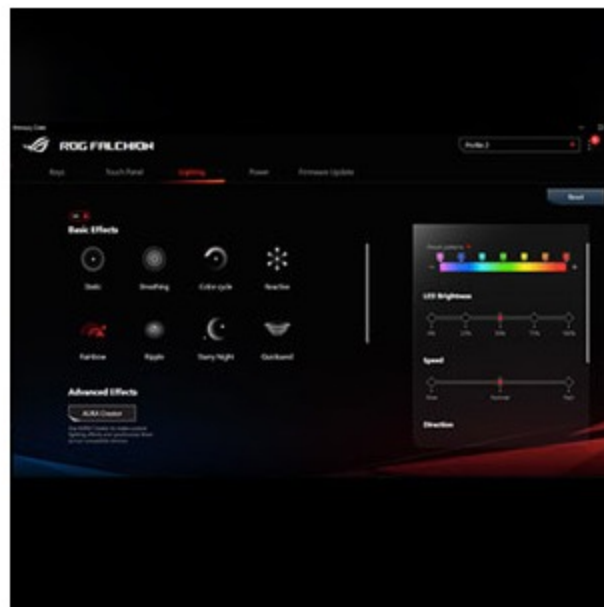

THE CHOICE OF CHAMPIONS

ROG FALCHION

COMPACT, WITHOUT COMPROMISE

65% Form Factor • Touch Panel • Dual-Mode Connectivity

ROG Falchion

- ROG Falchion 65% wireless mechanical gaming keyboard with 68 keys, wireless Aura Sync lighting, interactive touch panel, keyboard cover case, Cherry MX switches, and up to 450-hour battery life
- Compact 68-key layout masterfully incorporates arrow and navigation keys
- Interactive touch panel makes it easy to adjust personal settings and customize controls
- Gaming-grade 1 ms at 2.4 GHz RF and up to 400 hours of battery life* offer stable, long-lasting performance(*with RGB lighting off)
- Innovative keyboard cover case provides on-the-go protection
- First ROG wireless keyboard to feature per-key RGB lighting with Aura Sync technology
- German-made Cherry MX RGB mechanical switches for precision input with tactile feedback

Republic of Gamers (ROG), part of the ASUS family, is dedicated to creating innovative hardcore gaming hardware for gamers. ROG is committed to providing the absolute best performance and quality from its complete line of products. ROG is for those keen on the finest gaming hardware and software, it enables the ultimate computing experience for gamers and enthusiasts worldwide. All the while incorporating a stylish gamer-focused design merging the excitement of gaming with a unique premium style

Wired USB   RF 2.4GHz

Up to
450hr
Battery life

65% FORM FACTOR FOR A MINIMALIST SETUP

The ROG team aimed to provide a compact keyboard without compromise, masterfully incorporating arrow and navigation keys into a 65% keyboard layout. And at just 306 mm in length, ROG Falchion is almost the same size as a 60% keyboard. It gives you all the functions of a normal keyboard without taking up much desktop space.