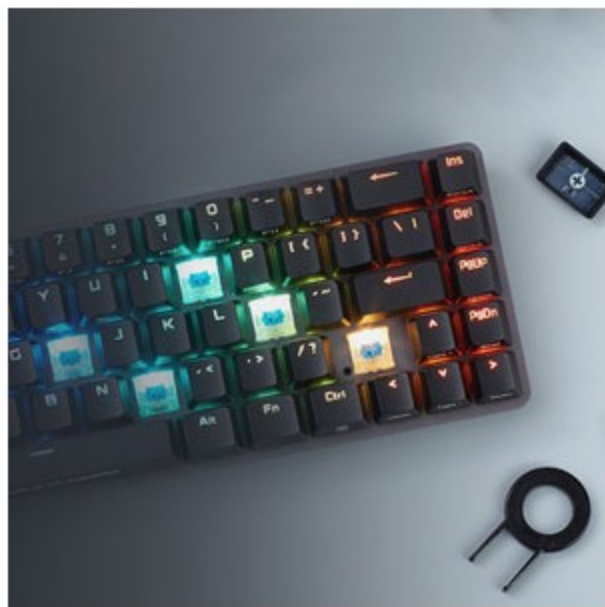

THE CHOICE OF CHAMPIONS

ROG FALCHION

COMPACT, WITHOUT COMPROMISE

65% Form Factor • Touch Panel • Dual-Mode Connectivity

ROG Falchion

- ROG Falchion 65% wireless mechanical gaming keyboard with 68 keys, wireless Aura Sync lighting, interactive touch panel, keyboard cover case, Cherry MX switches, and up to 450-hour battery life
- Compact 68-key layout masterfully incorporates arrow and navigation keys
- Interactive touch panel makes it easy to adjust personal settings and customize controls
- Gaming-grade 1 ms at 2.4 GHz RF and up to 400 hours of battery life* offer stable, long-lasting performance(*with RGB lighting off)
- Innovative keyboard cover case provides on-the-go protection
- First ROG wireless keyboard to feature per-key RGB lighting with Aura Sync technology
- German-made Cherry MX RGB mechanical switches for precision input with tactile feedback

Republic of Gamers (ROG), part of the ASUS family, is dedicated to creating innovative hardcore gaming hardware for gamers. ROG is committed to providing the absolute best performance and quality from its complete line of products. ROG is for those keen on the finest gaming hardware and software, it enables the ultimate computing experience for gamers and enthusiasts worldwide. All the while incorporating a stylish gamer-focused design merging the excitement of gaming with a unique premium style

Wired USB   RF 2.4GHz

Up to
450hr
Battery life

65% FORM FACTOR FOR A MINIMALIST SETUP

The ROG team aimed to provide a compact keyboard without compromise, masterfully incorporating arrow and navigation keys into a 65% keyboard layout. And at just 306 mm in length, ROG Falchion is almost the same size as a 60% keyboard. It gives you all the functions of a normal keyboard without taking up much desktop space.