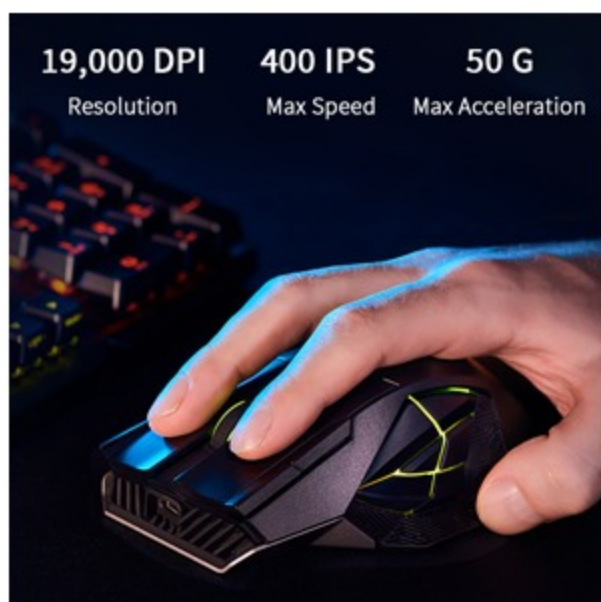

ROG Spatha X

Wireless gaming mouse with dual-mode connectivity (wired / 2.4GHz) with magnetic charging stand, 12 programmable buttons, specially tuned ROG 19,000 dpi sensor, Exclusive Push-Fit Switch Sockets, ROG Micro Switches, ROG Paracord and Aura Sync RGB lighting

- Programmable 12 - button design with advanced customization options
- Increased flexibility — play in wired or wireless RF 2.4 GHz modes
- Industry - leading 19,000 dpi optical sensor, plus 1000 Hz polling rate in both 2.4 GHz and wired modes
- Up to 67 hours of battery life in wireless mode with RGB off
- Exclusive push - fit switch sockets to customize click force and extend the lifespan of the mouse
- ROG Micro Switches offer consistent click force and 70 - million - click lifespan
- Pivoted button mechanism for faster and more responsive mouse clicks
- DPI On - The - Scroll enables effortless accuracy adjustments

Dual - Mode Connectivity

Dual-mode connectivity lets you play your way. ROG Spatha X utilizes an RF 2.4 GHz connection with high data throughput to ensure your commands are tracked accurately in-game. And once the battery runs out, just hook it up and continue the fight while charging, all without losing responsiveness and performance.

Ultimate Accuracy

A highly tuned 19,000 dpi optical sensor delivers unrivaled accuracy to give you the precision needed to take down opponents.

Up to 12 Programmable Buttons

The 12 programmable buttons on ROG Spatha X put a myriad of commands in the palm of your hand, with six side buttons arranged to resemble the iconic ROG eye. The placement of each button has been carefully considered so they're within reach, and all have been designed to provide a tactile click feel for intuitive, responsive control.