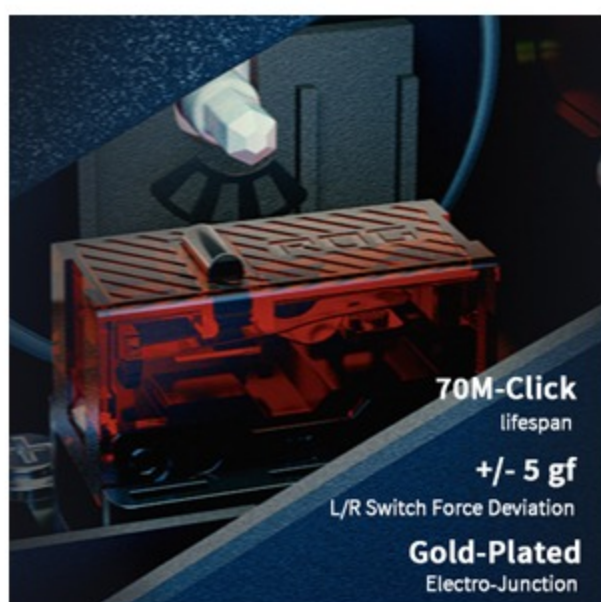

- Programmable 12 - button design with advanced customization options
- Increased flexibility — play in wired or wireless RF 2.4 GHz modes
- Industry - leading 19,000 dpi optical sensor, plus 1000 Hz polling rate in both 2.4 GHz and wired modes
- Up to 67 hours of battery life in wireless mode with RGB off
- Exclusive push - fit switch sockets to customize click force and extend the lifespan of the mouse
- ROG Micro Switches offer consistent click force and 70 - million - click lifespan
- Pivoted button mechanism for faster and more responsive mouse clicks
- DPI On - The - Scroll enables effortless accuracy adjustments

Dual - Mode Connectivity

Dual-mode connectivity lets you play your way. ROG Spatha X utilizes an RF 2.4 GHz connection with high data throughput to ensure your commands are tracked accurately in-game. And once the battery runs out, just hook it up and continue the fight while charging, all without losing responsiveness and performance.

Ultimate Accuracy

A highly tuned 19,000 dpi optical sensor delivers unrivaled accuracy to give you the precision needed to take down opponents.

Up to 12 Programmable Buttons

The 12 programmable buttons on ROG Spatha X put a myriad of commands in the palm of your hand, with six side buttons arranged to resemble the iconic ROG eye. The placement of each button has been carefully considered so they're within reach, and all have been designed to provide a tactile click feel for intuitive, responsive control.