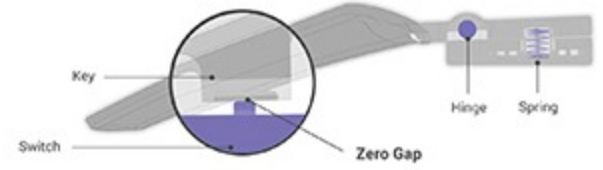

FOR THOSE WHO DARE

ROG MOONLIGHT WHITE

MINIMALIST LOOK, MAXIMUM IMPACT

ROG STRIX IMPACT II MOUSE

ROG STRIX GO CORE HEADSET

ROG STRIX SCOPE NX TKL KEYBOARD

ROG CETRA II CORE IN-EAR HEADPHONES

ROG Strix Impact II Moonlight White

Ambidextrous style ergonomics gaming mouse featuring 6,200-dpi optical sensor, push-fit switch-socket and Aura Sync RGB lighting

- Lightweight build and ambidextrous style ergonomics co - designed with pro gamers for optimal performance.
- Pivoted button mechanism for fast response and accurate performance, accompanied by a clean, tactile feel.
- Fast, smooth and flexible glides with lightweight, soft - rubber cable.
- 6,200 dpi optical sensor with four - level DPI switch for sensitivity adjustment.
- On - the - fly DPI button for effortless accuracy adjustments.
- Exclusive push - fit switch socket design to easily vary click resistance and extend the lifespan of the mouse.
- ASUS Aura RGB illumination and compatibility with the Aura Sync ecosystem.

Republic of Gamers (ROG), part of the ASUS family, is dedicated to creating innovative hardcore gaming hardware for gamers. ROG is committed to providing the absolute best performance and quality from its complete line of products. ROG is for those keen on the finest gaming hardware and software, it enables the ultimate computing experience for gamers and enthusiasts worldwide. All the while incorporating a stylish gamer-focused design merging the excitement of gaming with a unique premium style

ROG STRIX IMPACT II MOONLIGHT WHITE