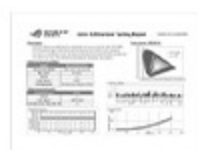

QUICK START
GUIDE