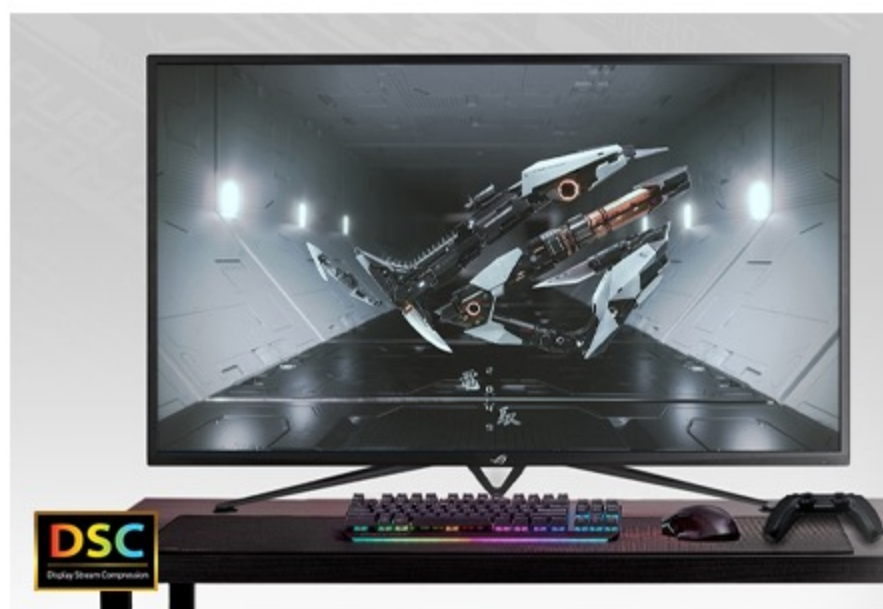

ROG STRIX XG43UQ WORLD'S FIRST HDMI 2.1 GAMING MONITOR

4K UHD
3840x2160

144Hz
Rapid Refresh
Rate

1ms
MPRT
Trace Free

AMD
FreeSync
Premium Pro

VESA CERTIFIED
DisplayHDR™ 1000

DISPLAY STREAM COMPRESSION (DSC) TECHNOLOGY

With DSC technology, the ROG monitor can display incredibly detailed and smooth visuals at native 4K resolution with a 144Hz refresh rate via a single DisplayPort 1.4 connection

Superfast Gaming with HDMI 2.1

HDMI 2.1 enables mind-blowing gaming experience on the latest consoles, providing gamers with 4K UHD visuals at astounding refresh rates of up to 120 Hz.

High Dynamic Range (HDR) With Exceptional Colors