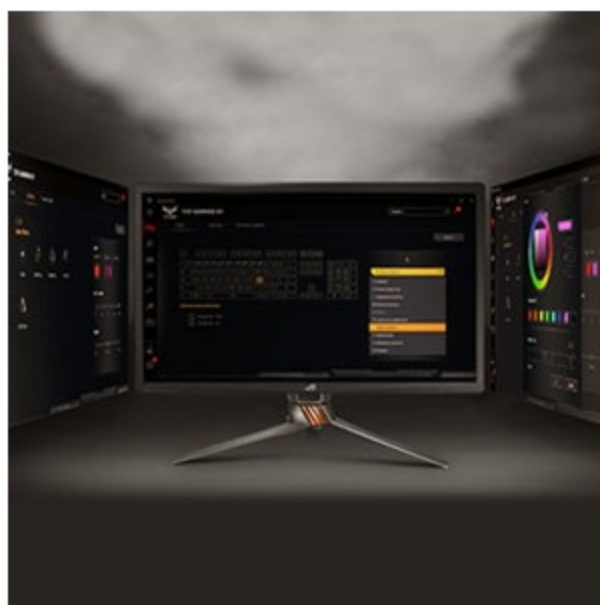

ARMOURY CRATE

ASUS Armoury Crate unifies system and lighting controls to put essential settings at your fingertips in a single utility. Easily create and define and customize scenario profiles, map keys, record macro and more. You can even track hardware stats during gameplay for entertaining data analysis.