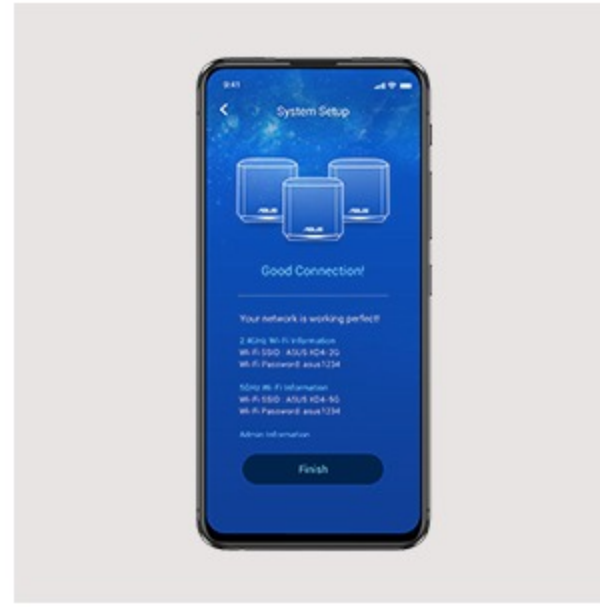

Whole-home Coverage

The ZenWiFi AX Mini system consists of one ASUS AX1800 WiFi 6 router and two extending node, featuring unique technologies that give you superfast, reliable and secure WiFi connections — inside or outside your home!

WiFi 6

ZenWiFi AX Mini puts your WiFi into top gear! With a total bandwidth of up to of 1800 Mbps, it's up to 1.4X faster* than WiFi 5 routers **.

* Compatible WiFi 6 device required. ** The data compares speed of 2X2 11ax on 5GHz 80 MHz bandwidth with 1024QAM modulation to speed of 2x2 11ac on 5GHz 80MHz with 256QAM modulation.

Easier-than-ever Setup

3-step setup with the ASUS Router app:

1. Turn on ZenWiFi AX Mini
2. Create a WiFi network name and an admin account
3. Wait for 3 minutes, and you're done!

Smart Looks for Smart Homes

ZenWiFi AX Mini works perfectly with smart-home services — including Alexa skills and IFTTT — and is available in charcoal or white to suit your décor.

Make the Internet a Safer Place for Everyone

AiProtection Classic with Parental Controls is free for life. It gives you total peace of mind, and you can keep an eye on everything that's happening on your network via the mobile app.