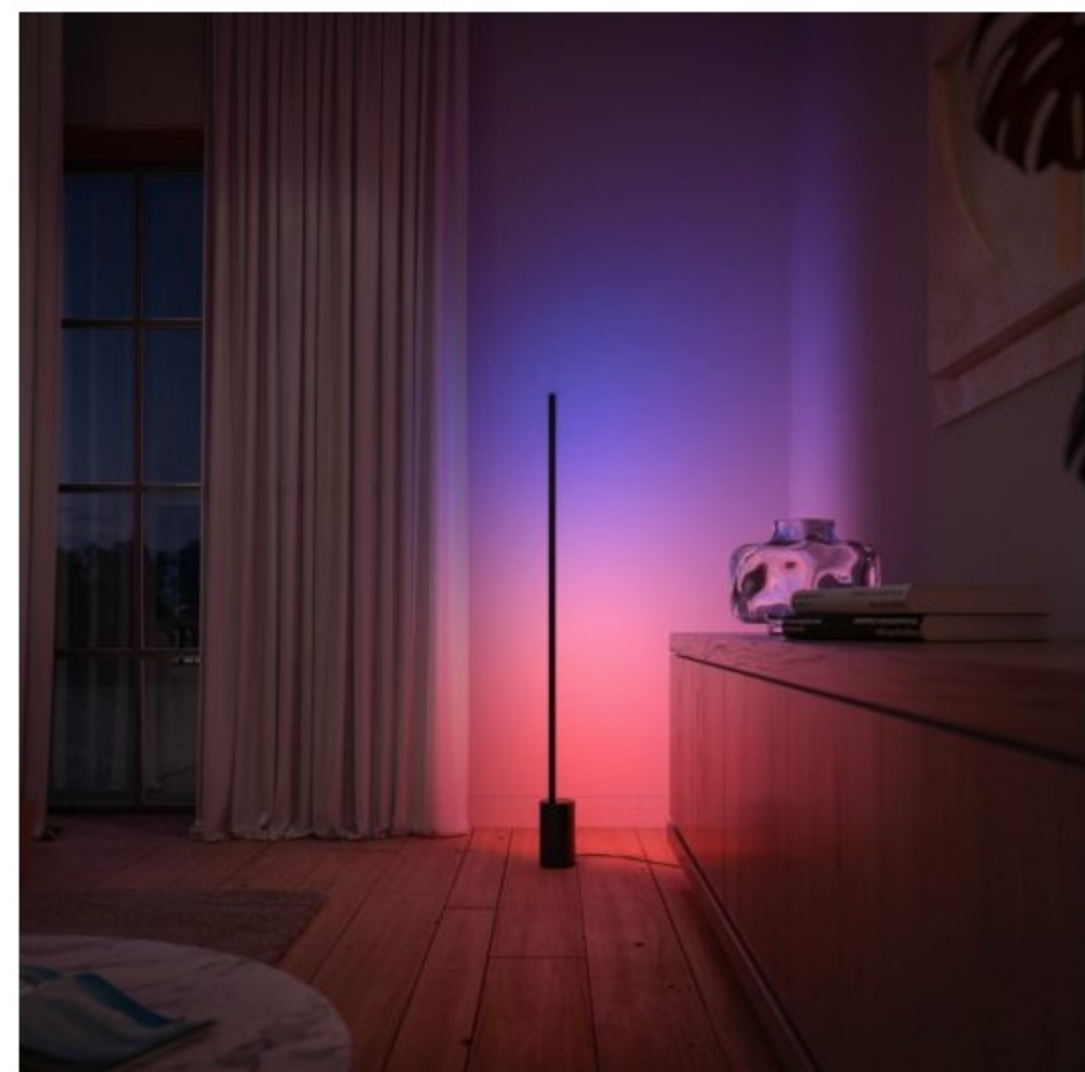

# Minimal design, maximum light

The slender, unassuming design of Signe gradient lamps hides a secret: its brilliant blend of colorful light.

## Control your way

Use a Hue app, your voice, or smart accessories to control your Signe gradient lamps.

### Go hands-free with voice

Use simple voice commands to control Signe gradient lamps with Amazon Alexa, Apple HomeKit, or Google Assistant.

## Seamlessly blend colors

Signe gradient lamps use gradient technology — which blends multiple colors of light in a single fixture — for a truly unique look.