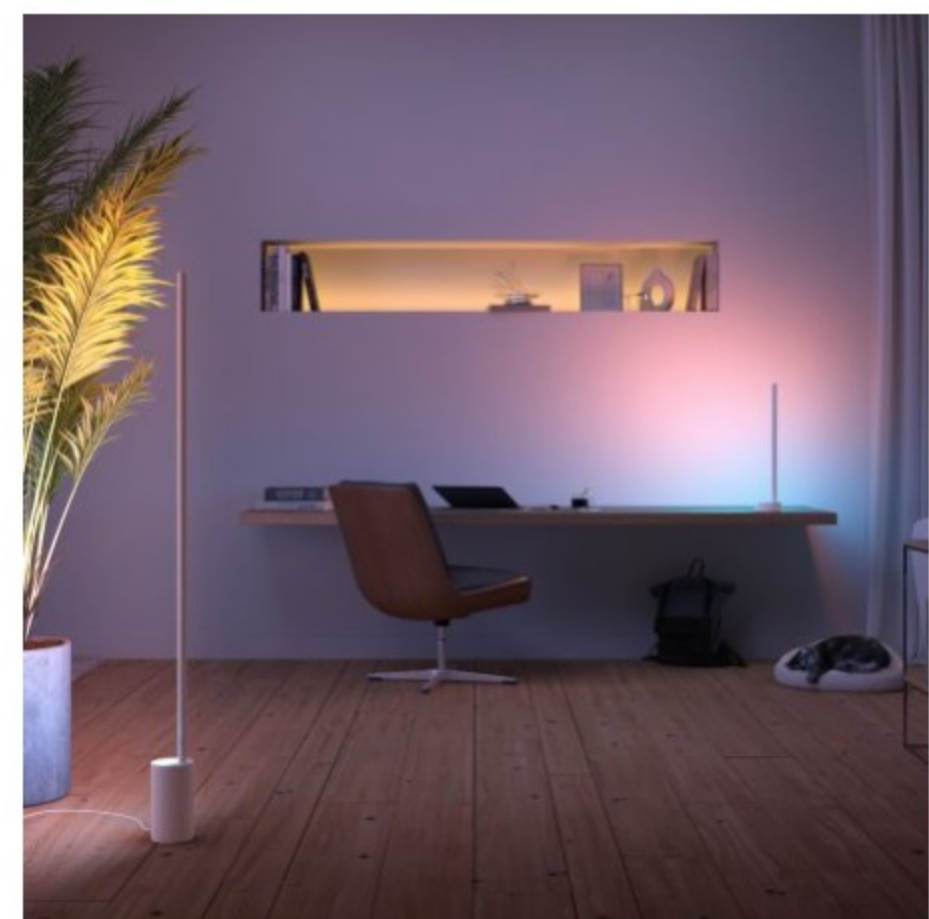

# Minimal design, maximum light

The slender, unassuming design of Signe gradient lamps hides a secret: its brilliant blend of colorful light.

### Create an inviting environment

Having a few friends over? Or the whole family? With the colorful backdrop of Signe gradient lamps, even a small gathering can be an event.

Relax in style

Design your home with light

### Customize with the Hue app

Control your Signe gradient lamps with your smartphone or tablet using one of the Hue apps.

## Control your way

Use a Hue app, your voice, or smart accessories to control your Signe gradient lamps.