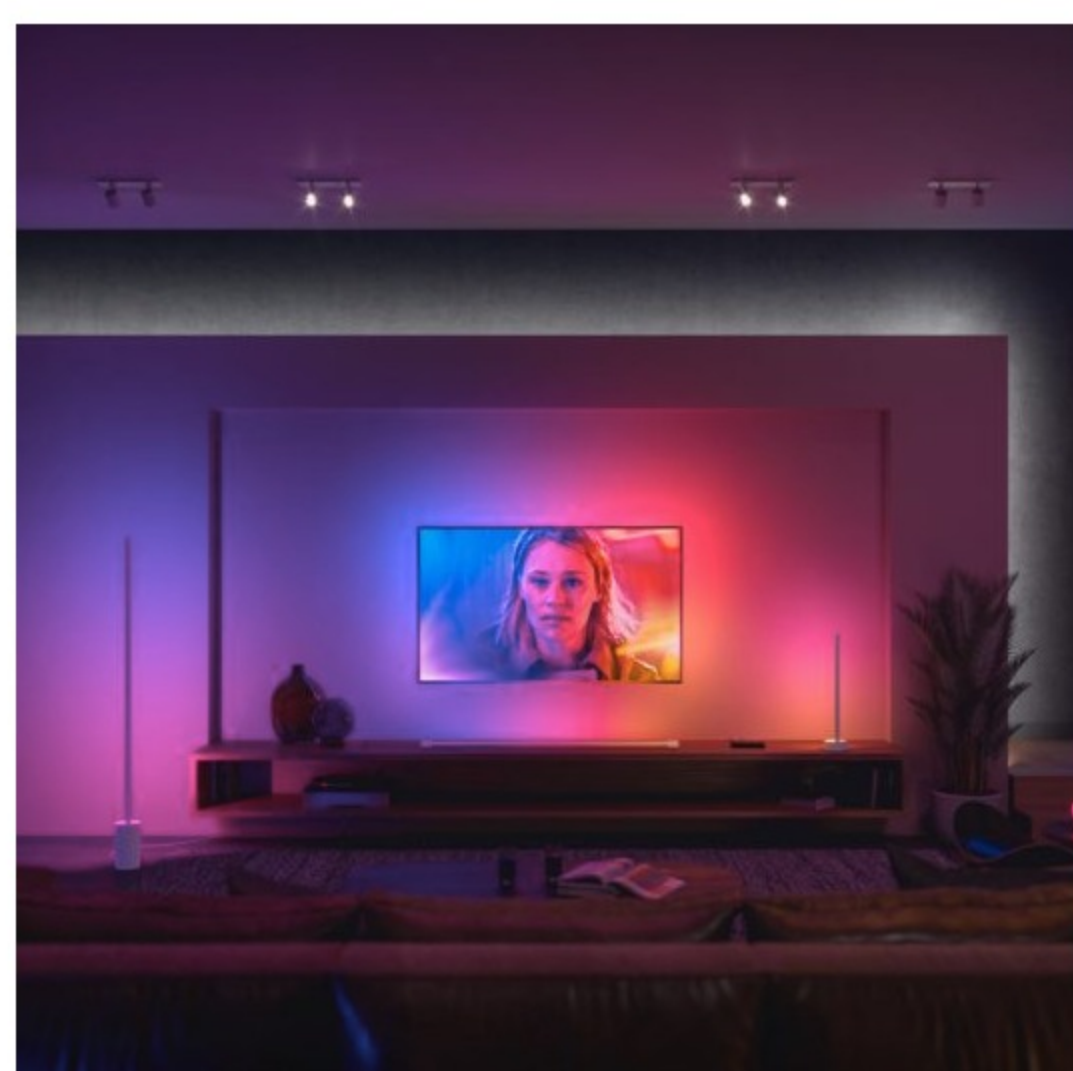

# Minimal design, maximum light

The slender, unassuming design of Signe gradient lamps hides a secret: its brilliant blend of colorful light.

## Control your way

Use a Hue app, your voice, or smart accessories to control your Signe gradient lamps.

### Go hands-free with voice

Use simple voice commands to control Signe gradient lamps with Amazon Alexa, Apple HomeKit, or Google Assistant.

## Seamlessly blend colors

Signe gradient lamps use gradient technology — which blends multiple colors of light in a single fixture — for a truly unique look.