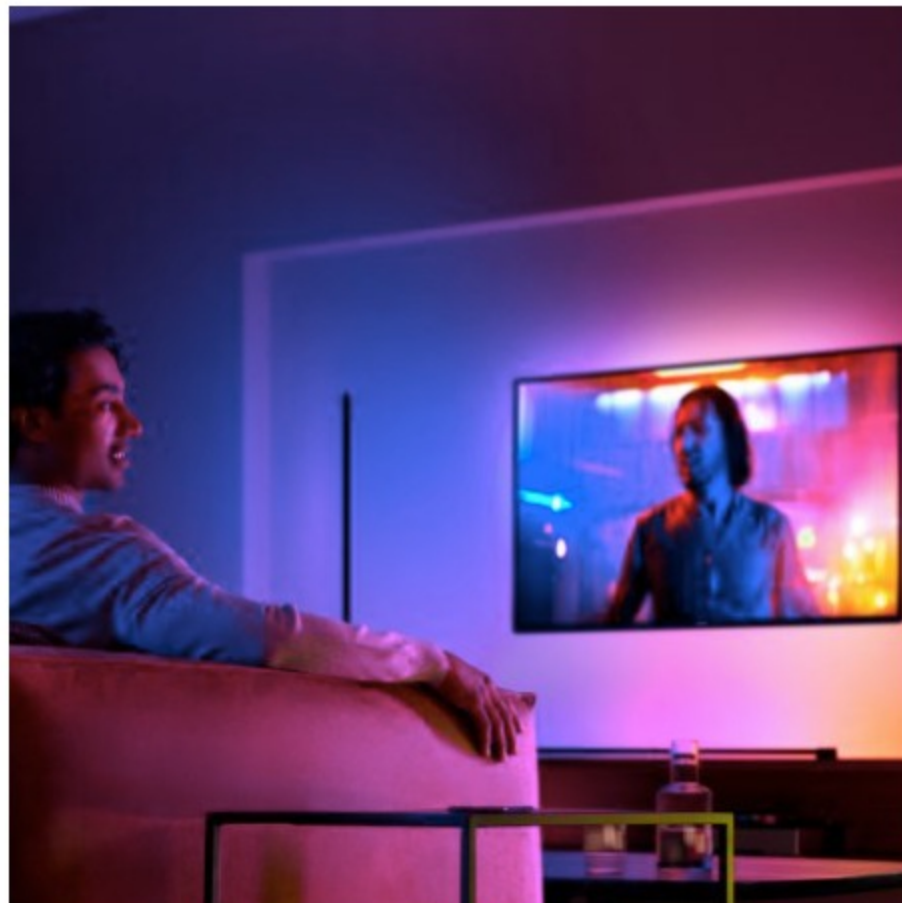

Go hands-free with voice

Use simple voice commands to control Signe gradient lamps with Amazon Alexa, Apple HomeKit, or Google Assistant.

Seamlessly blend colors

Signe gradient lamps use gradient technology — which blends multiple colors of light in a single fixture — for a truly unique look.