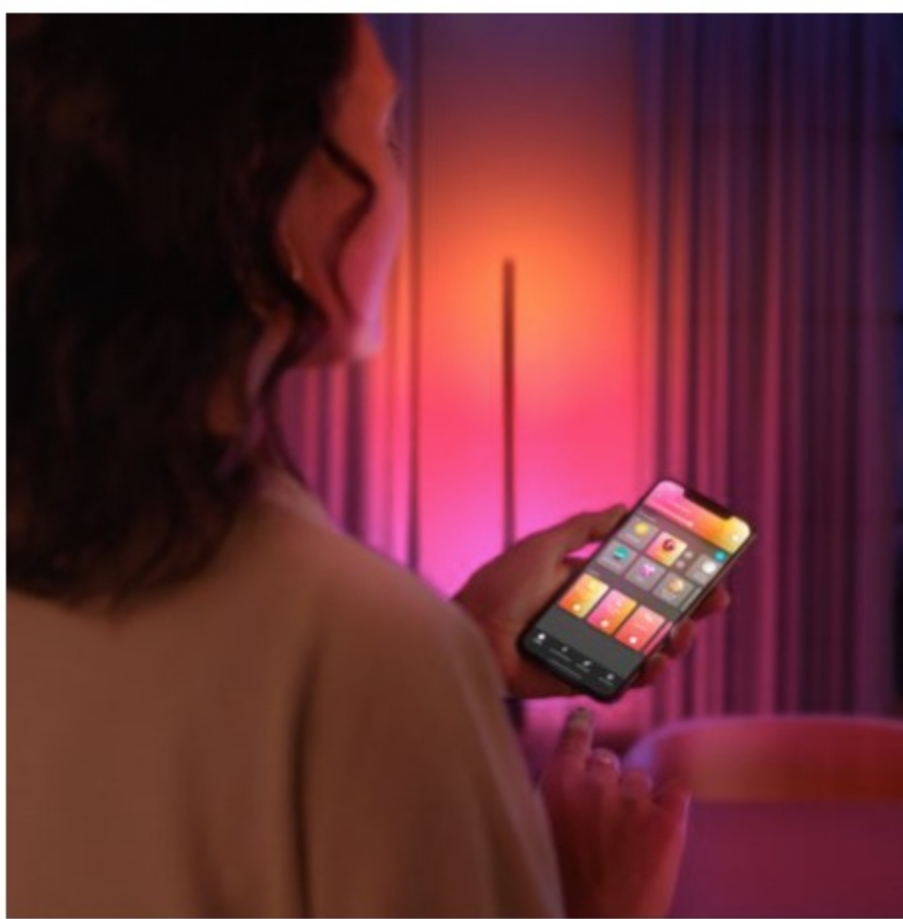

# Minimal design, maximum light

The slender, unassuming design of Signe gradient lamps hides a secret: its brilliant blend of colorful light.

## Color every moment

### Create an inviting environment

Having a few friends over? Or the whole family? With the colorful backdrop of Signe gradient lamps, even a small gathering can be an event.

Relax in style

Design your home with light

## Control your way

Use a Hue app, your voice, or smart accessories to control your Signe gradient lamps.