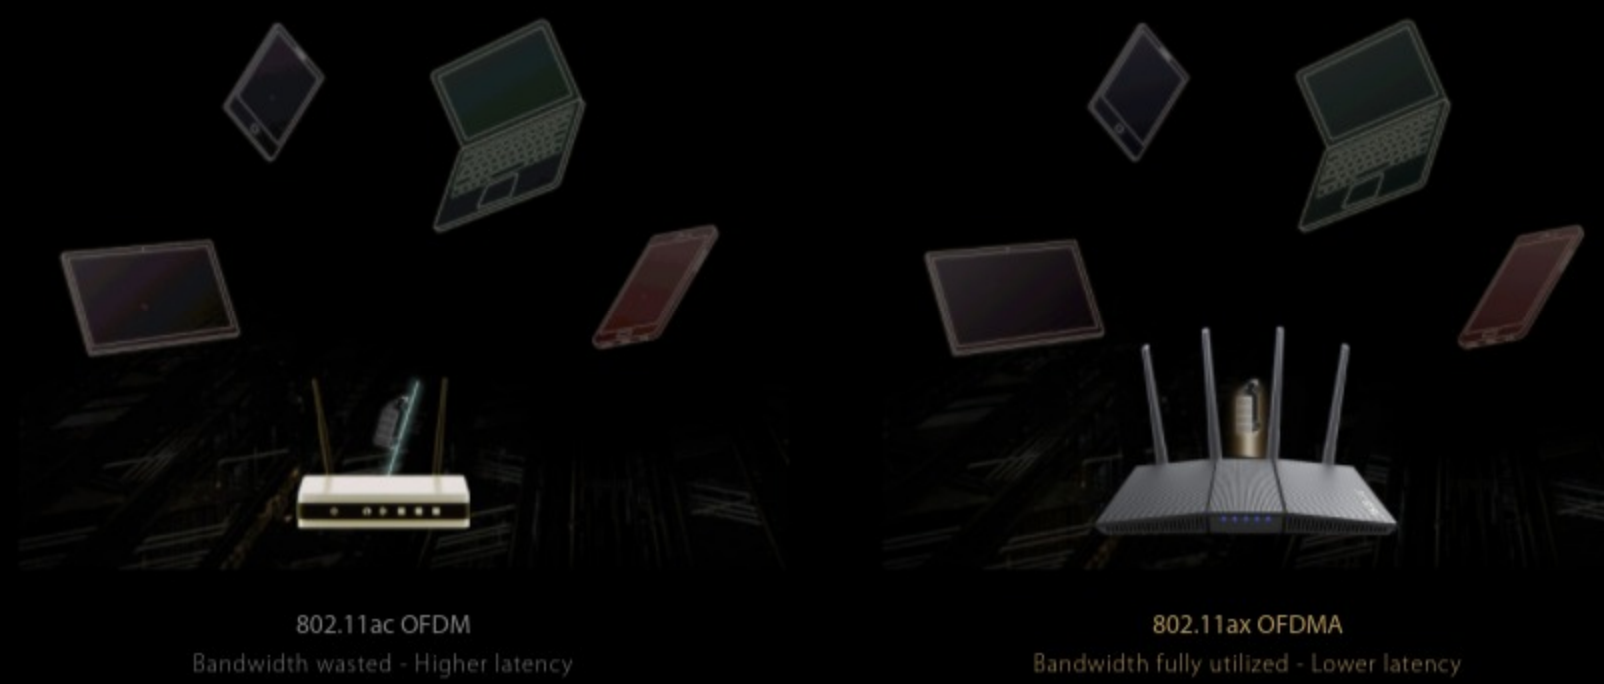

Built for Multi-device Households