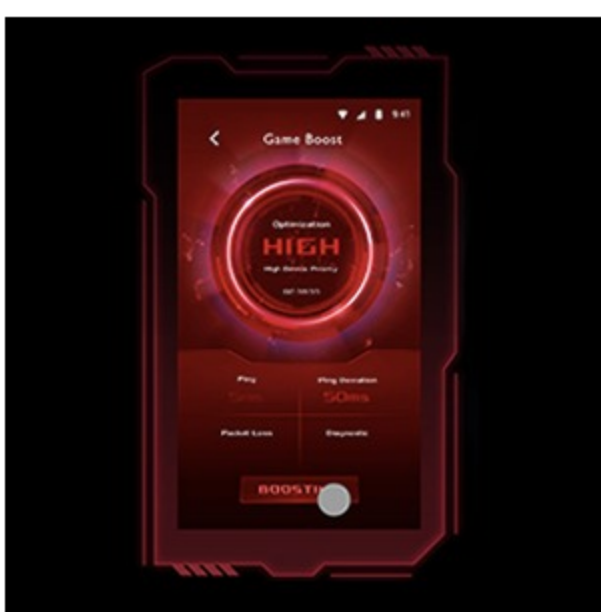

Ultrapowerful WiFi 6

RT-AX86U brings you all the benefits of WiFi 6 (802.11ax), and works perfectly with all your existing WiFi devices!

- Lower latency
- Faster speeds
- Energy efficient
- Longer range

Boost Your Mobile Gaming

Minimize lag and latency for mobile gaming with just a tap on the ASUS Router app.

Prioritize via Gaming Port

The dedicated gaming port on RT-AX86U automatically prioritizes any wired device connected to it. No complex configuration is needed, just connect your gaming PC or console to the special LAN port to give you a fast, stable connection that's always at the head of the queue.