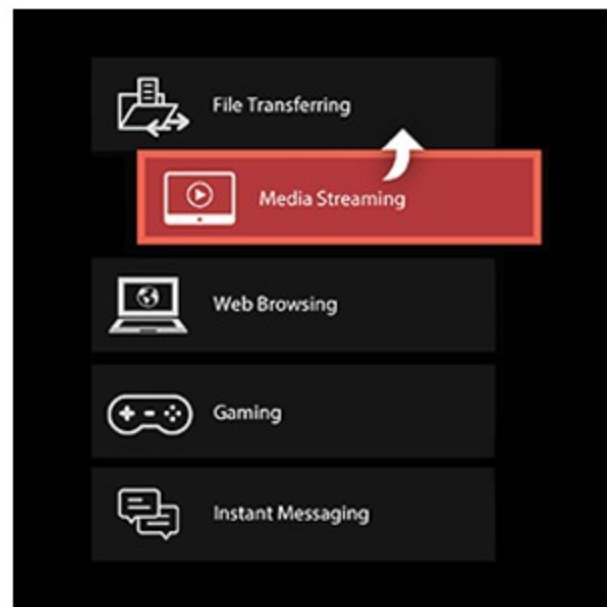

### Prioritize via Gaming Port

The dedicated gaming port on RT-AX86U automatically prioritizes any wired device connected to it. No complex configuration is needed, just connect your gaming PC or console to the special LAN port to give you a fast, stable connection that's always at the head of the queue.