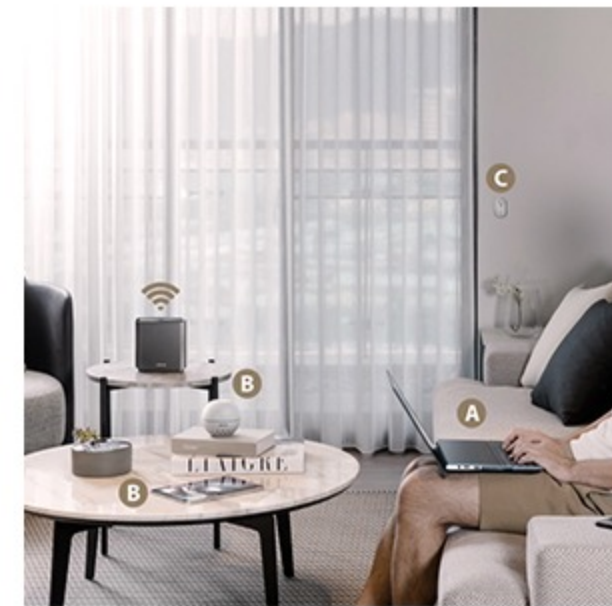

Works with any WiFi device

WiFi 6 is fully compatible with all generations of WiFi, so you can connect any device to ZenWiFi AX, no matter if it uses 8-1ef02.11ac, 802.11n, or other previous WiFi standards.

- A: WiFi 6
- B: 802.11ac
- C: 802.11n