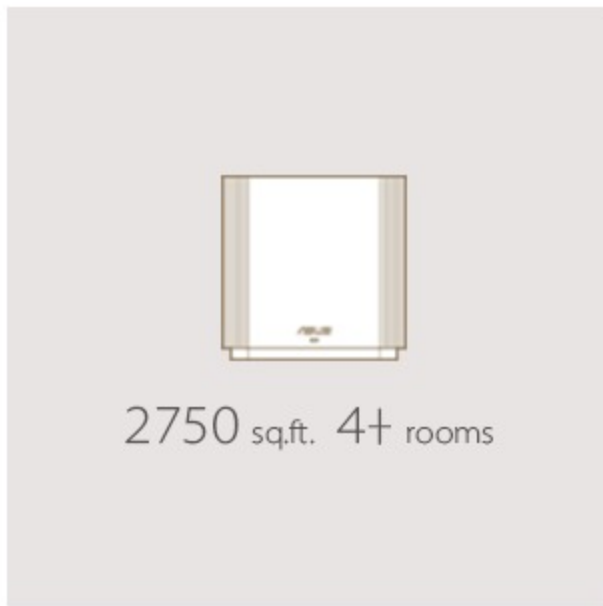

Upgrade to Whole-home Coverage!

The ZenWiFi AX Single Pack includes one ASUS AX6600 WiFi 6 router, providing up to an extra 2750 sq. ft. of coverage to your existing network - featuring unique technologies that give you superfast, reliable, and secure WiFi connections — inside or outside your home!