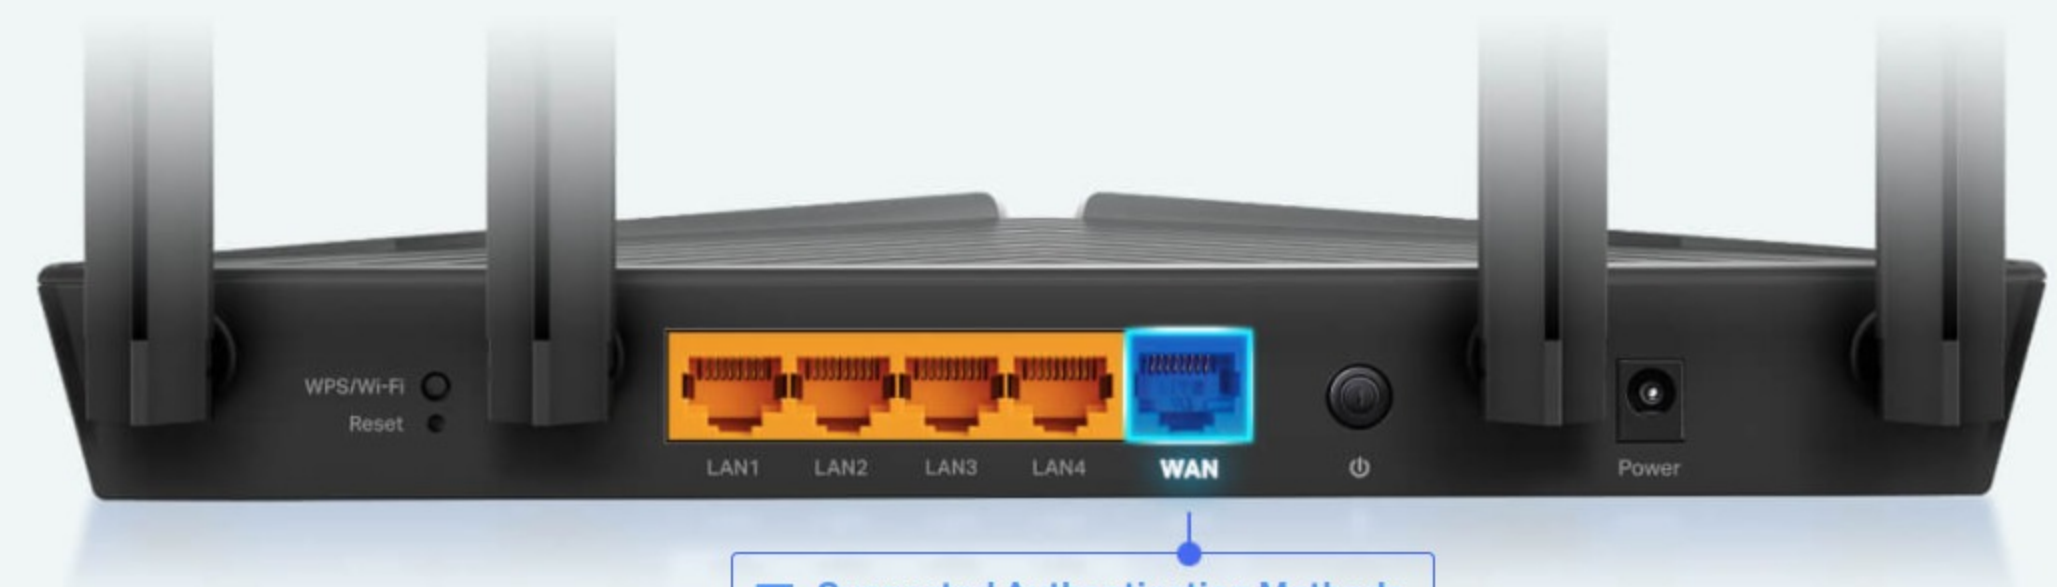

Universal ISP Support

Europe has the most diverse connection types, and TP-Link knows this. Archer AX23 works with all European ISPs by supporting most authentication methods, including the popular L2TP and PPTP methods in your region.

5 Supported Authentication Methods
PPPoE · L2TP · PPTP · Dynamic IP · Static IP

Easy Setup and Use

Whether you prefer the intuitive Tether app or TP-Link's powerful web interface, you can set up your Archer AX23 in minutes. The Tether app allows you to manage network settings from any Android or iOS device.

[Learn more about the Tether app >](#)