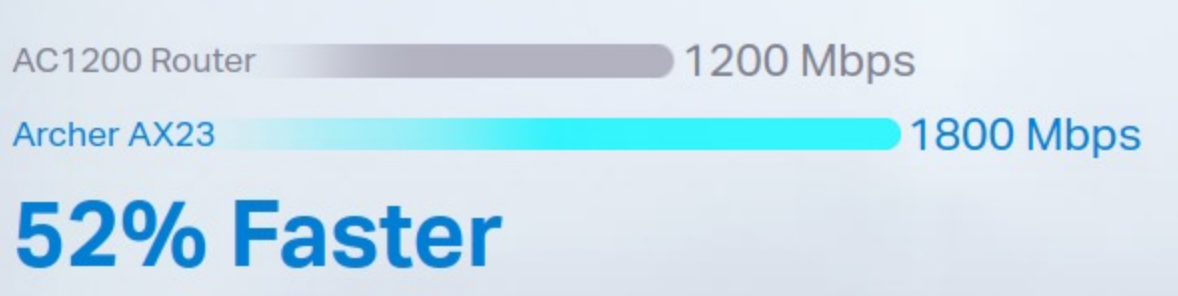

Explore the New Era of WiFi

AX1800 Dual-Band Wi-Fi 6 Router

Archer AX23

AX1800 Super-Fast Speed

1201 Mbps 5 GHz
574 Mbps 2.4 GHz

Universal ISP Support
PPPoE, L2TP, PPTP, Dynamic IP, Static IP

OneMesh™

Parental Controls

Gigabit Ports

WiFi 6

4 High-Performance Antennas + Beamforming

WiFi 6 Upgrades Everything

The latest generation of WiFi technology brings faster speeds, less lag, and higher capacity, enabling more simultaneous connections on your home network.

[Learn more about WiFi 6](#)

Super-Fast WiFi 6

52% Faster

Connect More, Stay Fast

Enjoy smooth gaming, video streaming, and live feeds simultaneously. OFDMA strengthens your WiFi by allowing multiple clients to share one band at the same time, cutting latency and jitter.[‡]

OFDMA 4X Capacity

WiFi Coverage Throughout Your Home

4x high-performance external antennas boost WiFi signals throughout your home. Beamforming technology detects devices and concentrates wireless signal strength towards them, especially for those in previously hard-to-reach areas.

Beamforming 4x Antennas

TP-Link OneMesh™ Flexibly Create Whole Home WiFi

Want to build a whole-home WiFi? Archer AX23 supports OneMesh to form seamless coverage throughout your home, preventing drops and lag when moving between signals.

[Learn More about OneMesh™ >](#)

Multi-Band Backhaul
Single-Band Backhaul

Strong Mesh with Multi-Band Backhaul

0.4 s
Roaming @ 5 GHz

Ultra-Fast Smart Roaming

Unified Management

Unified Management

WPA3—The Next Level of Cybersecurity

The latest WiFi security protocol, WPA3, brings new capabilities to improve cybersecurity in personal networks. More secure encryption in WiFi password safety and enhanced protection against brute-force attacks combine to safeguard your home WiFi.*