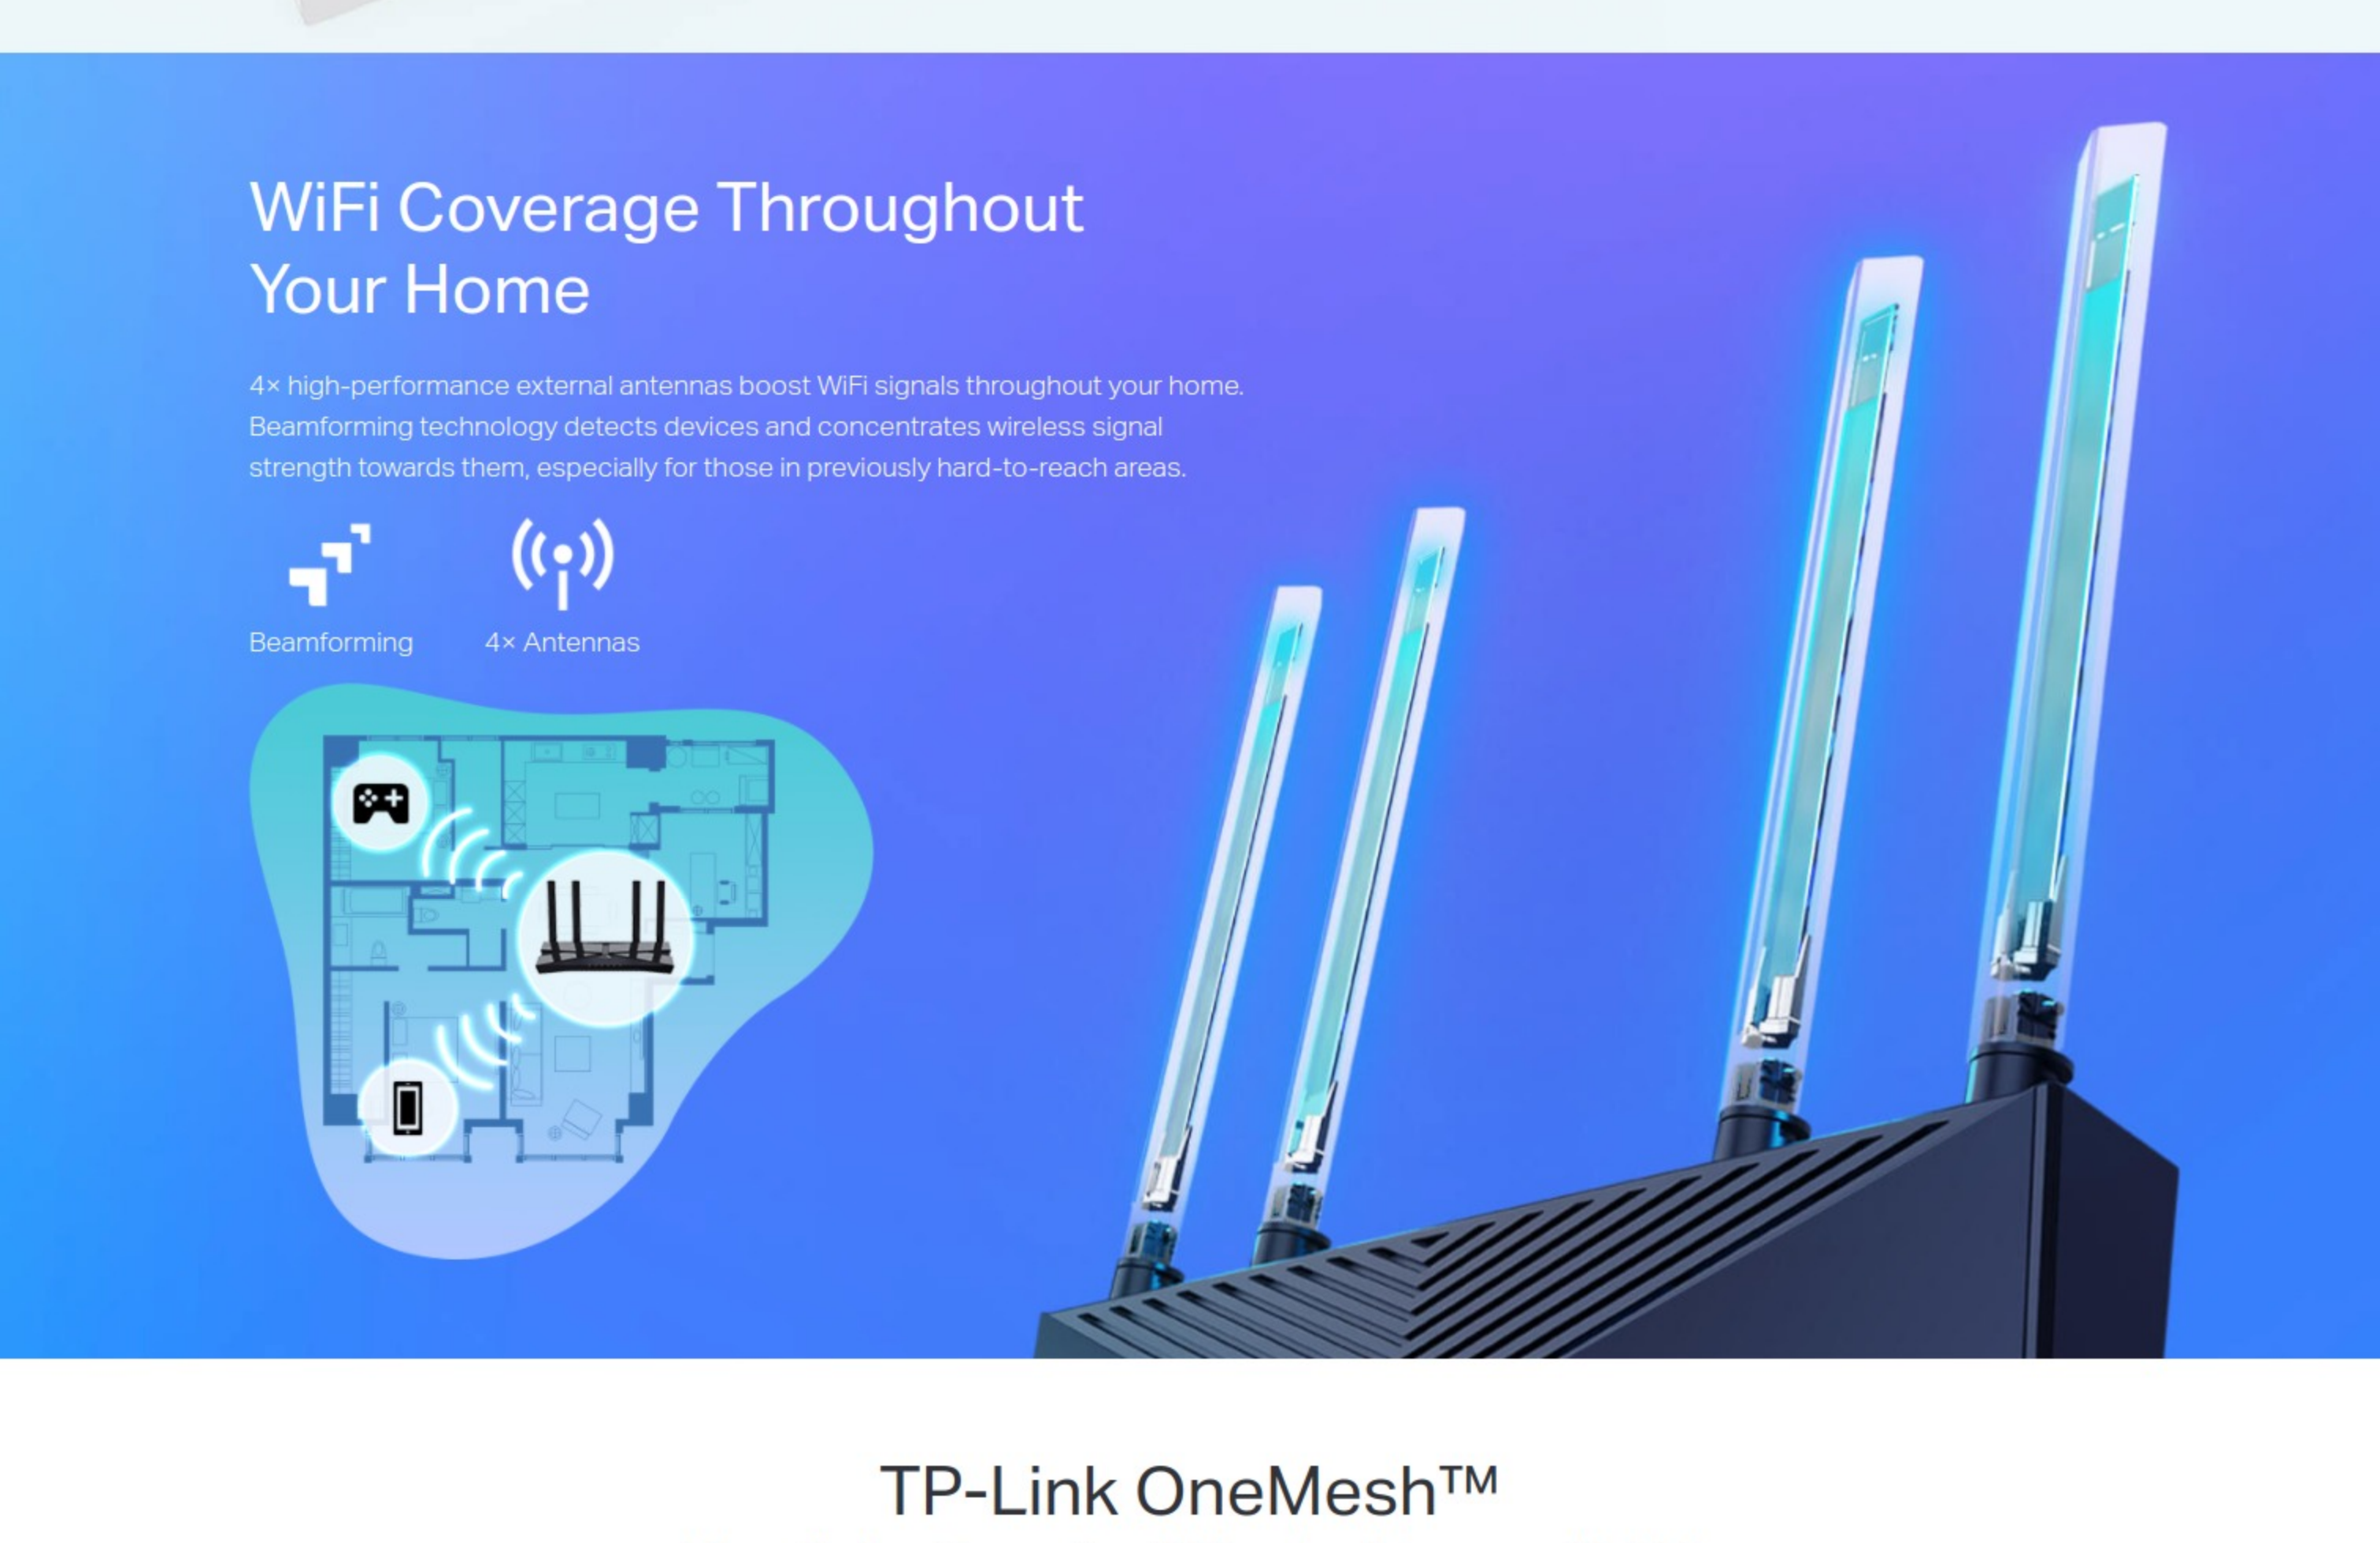

WiFi Coverage Throughout Your Home

4x high-performance external antennas boost WiFi signals throughout your home. Beamforming technology detects devices and concentrates wireless signal strength towards them, especially for those in previously hard-to-reach areas.

Beamforming 4x Antennas

TP-Link OneMesh™ Flexibly Create Whole Home WiFi

Want to build a whole-home WiFi? Archer AX23 supports OneMesh to form seamless coverage throughout your home, preventing drops and lag when moving between signals.

[Learn More about OneMesh™ >](#)

Multi-Band Backhaul
Single-Band Backhaul

Strong Mesh with Multi-Band Backhaul

0.4 s
Roaming @ 5 GHz

Ultra-Fast Smart Roaming

Unified Management

Unified Management