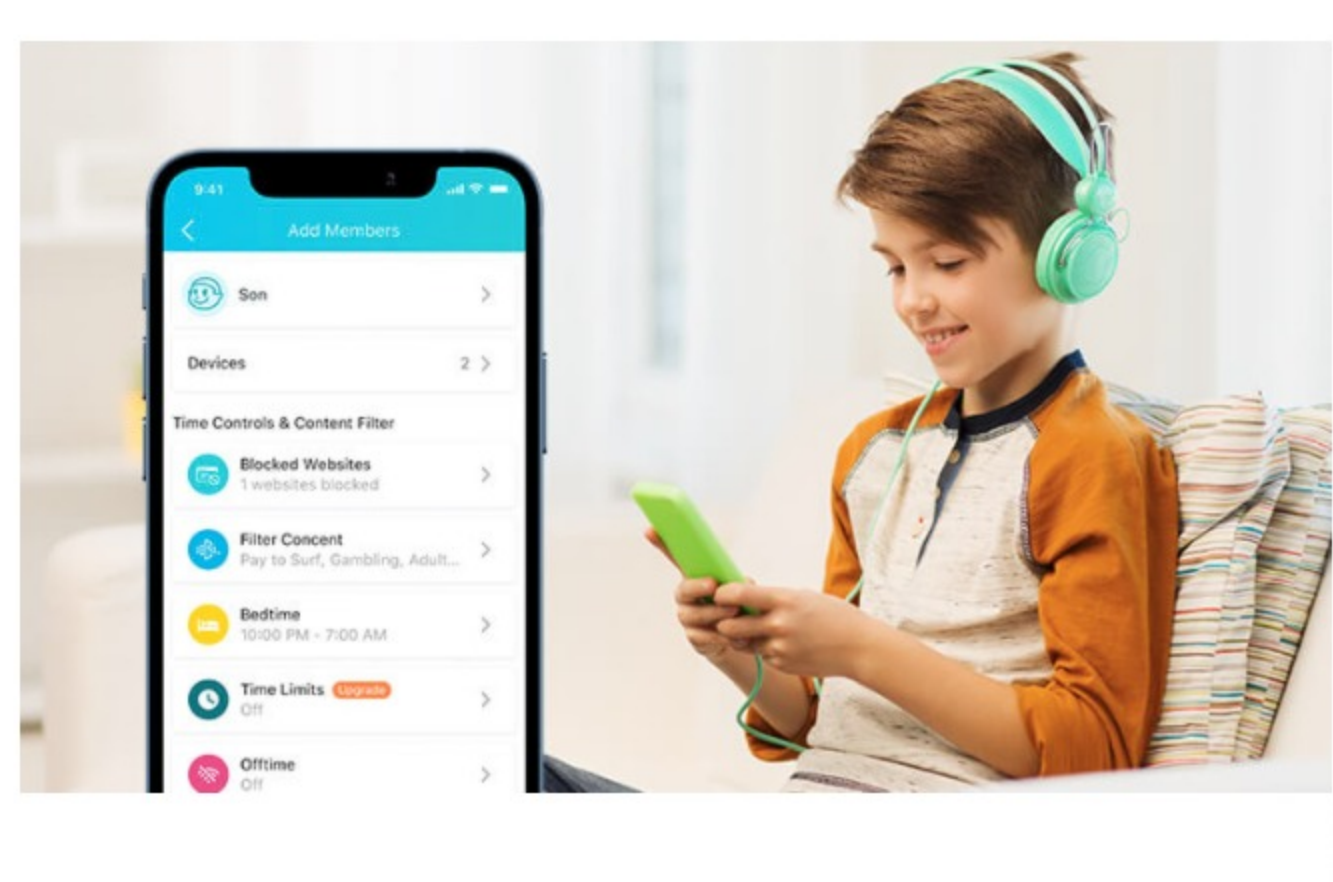

Protect Your Children

Block inappropriate content for your children, and customize a time range for better online habits.