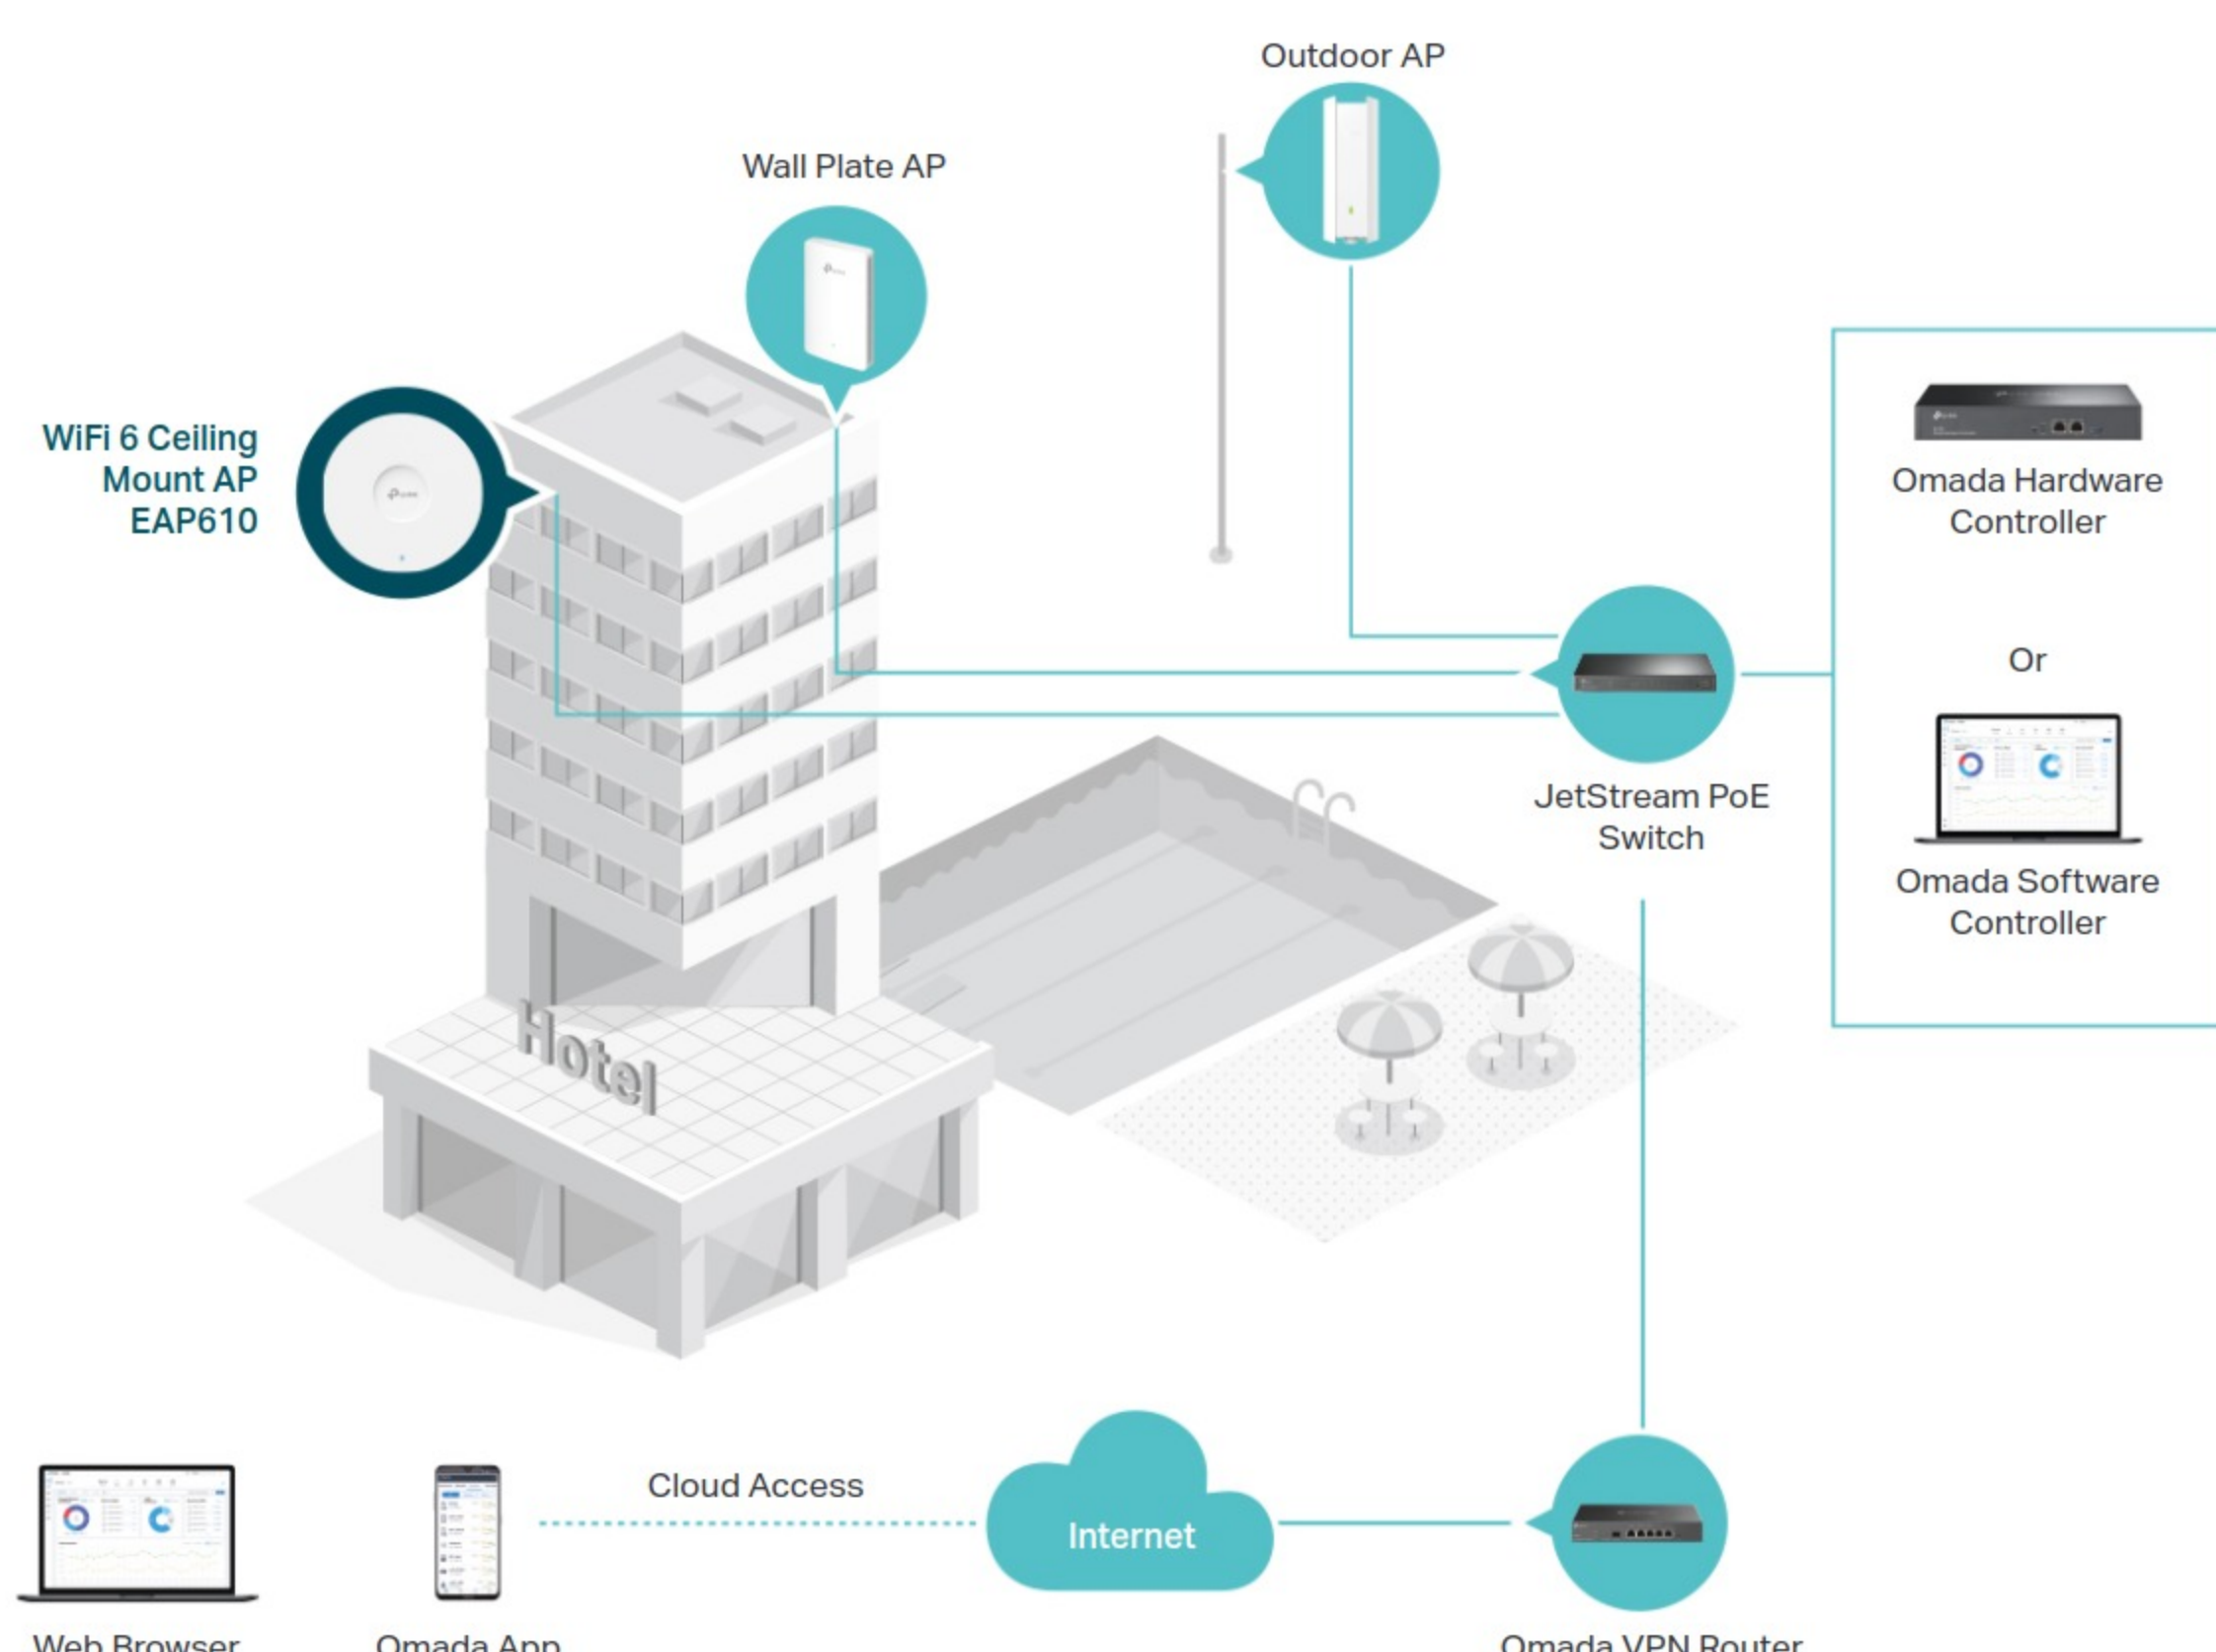

The Omada Software Defined Networking (SDN) platform integrates network devices including access points, switches, and routers to provide 100% centralized cloud management and create a highly scalable network—all controlled from a single interface.

[Learn more about Omada SDN >>](#)

Hardware or Software Controllers

Centralized Cloud Management

Intelligent Monitoring

Easy Deployment & Higher Performance by Omada Mesh**

Easy Pairing, Less Wiring

With Mesh technology, Omada EAPs save you from extra wires by wirelessly extending your WiFi signal further and more flexibly to hard-to-wire areas.

Optimized Network Performance

Intelligent self-organization optimizes the best path between EAPs while self-healing ensures you stay online even when one AP is disrupted.

Always Stay Smooth with Fast Roaming**

Ensures customers to enjoy uninterrupted streaming when moving around by switching clients automatically to the access points with the optimal signal.

Easy to Mount with Refined Industrial Design

1 Push up