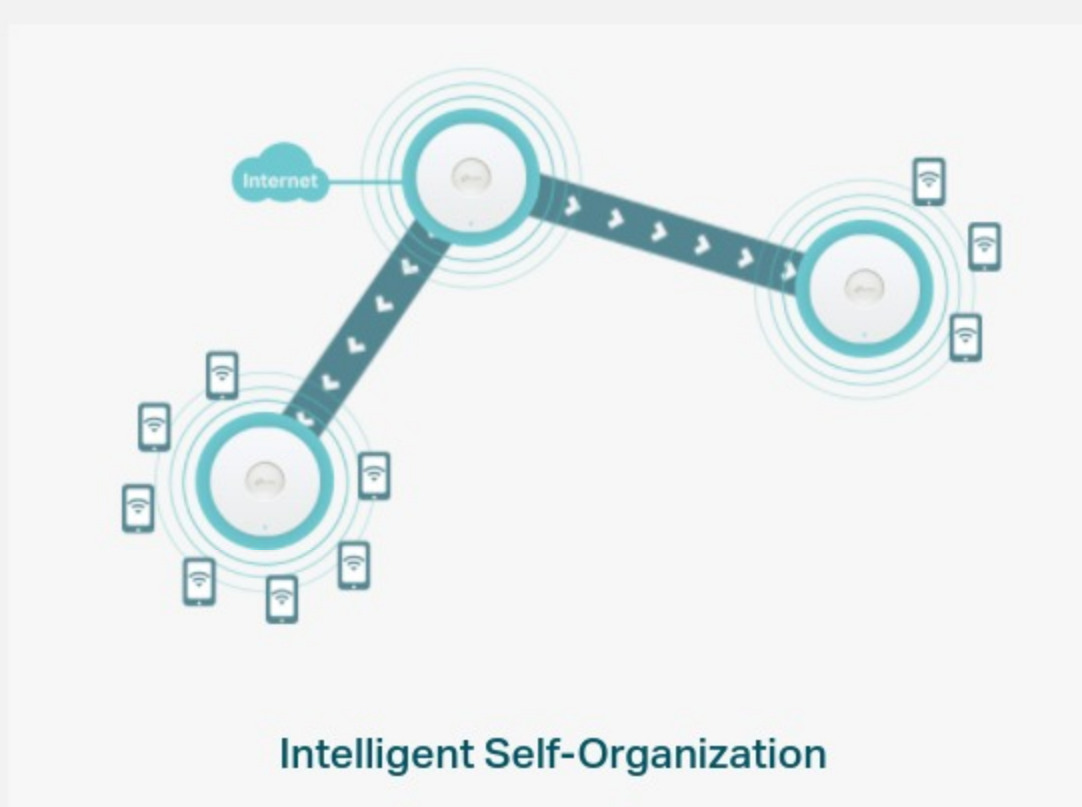

The Omada Software Defined Networking (SDN) platform integrates network devices including access points, switches, and routers to provide 100% centralized cloud management and create a highly scalable network—all controlled from a single interface.

[Learn more about Omada SDN >>](#)

Hardware or Software Controllers

Centralized Cloud Management

Intelligent Monitoring

Easy Deployment & Higher Performance by Omada Mesh**

Easy Pairing, Less Wiring

With Mesh technology, Omada EAPs save you from extra wires by wirelessly extending your WiFi signal further and more flexibly to hard-to-wire areas.

Optimized Network Performance

Intelligent self-organization optimizes the best path between EAPs while self-healing ensures you stay online even when one AP is disrupted.

Always Stay Smooth with Fast Roaming**

Ensures customers to enjoy uninterrupted streaming when moving around by switching clients automatically to the access points with the optimal signal.

Easy to Mount with Refined Industrial Design

1 Push up