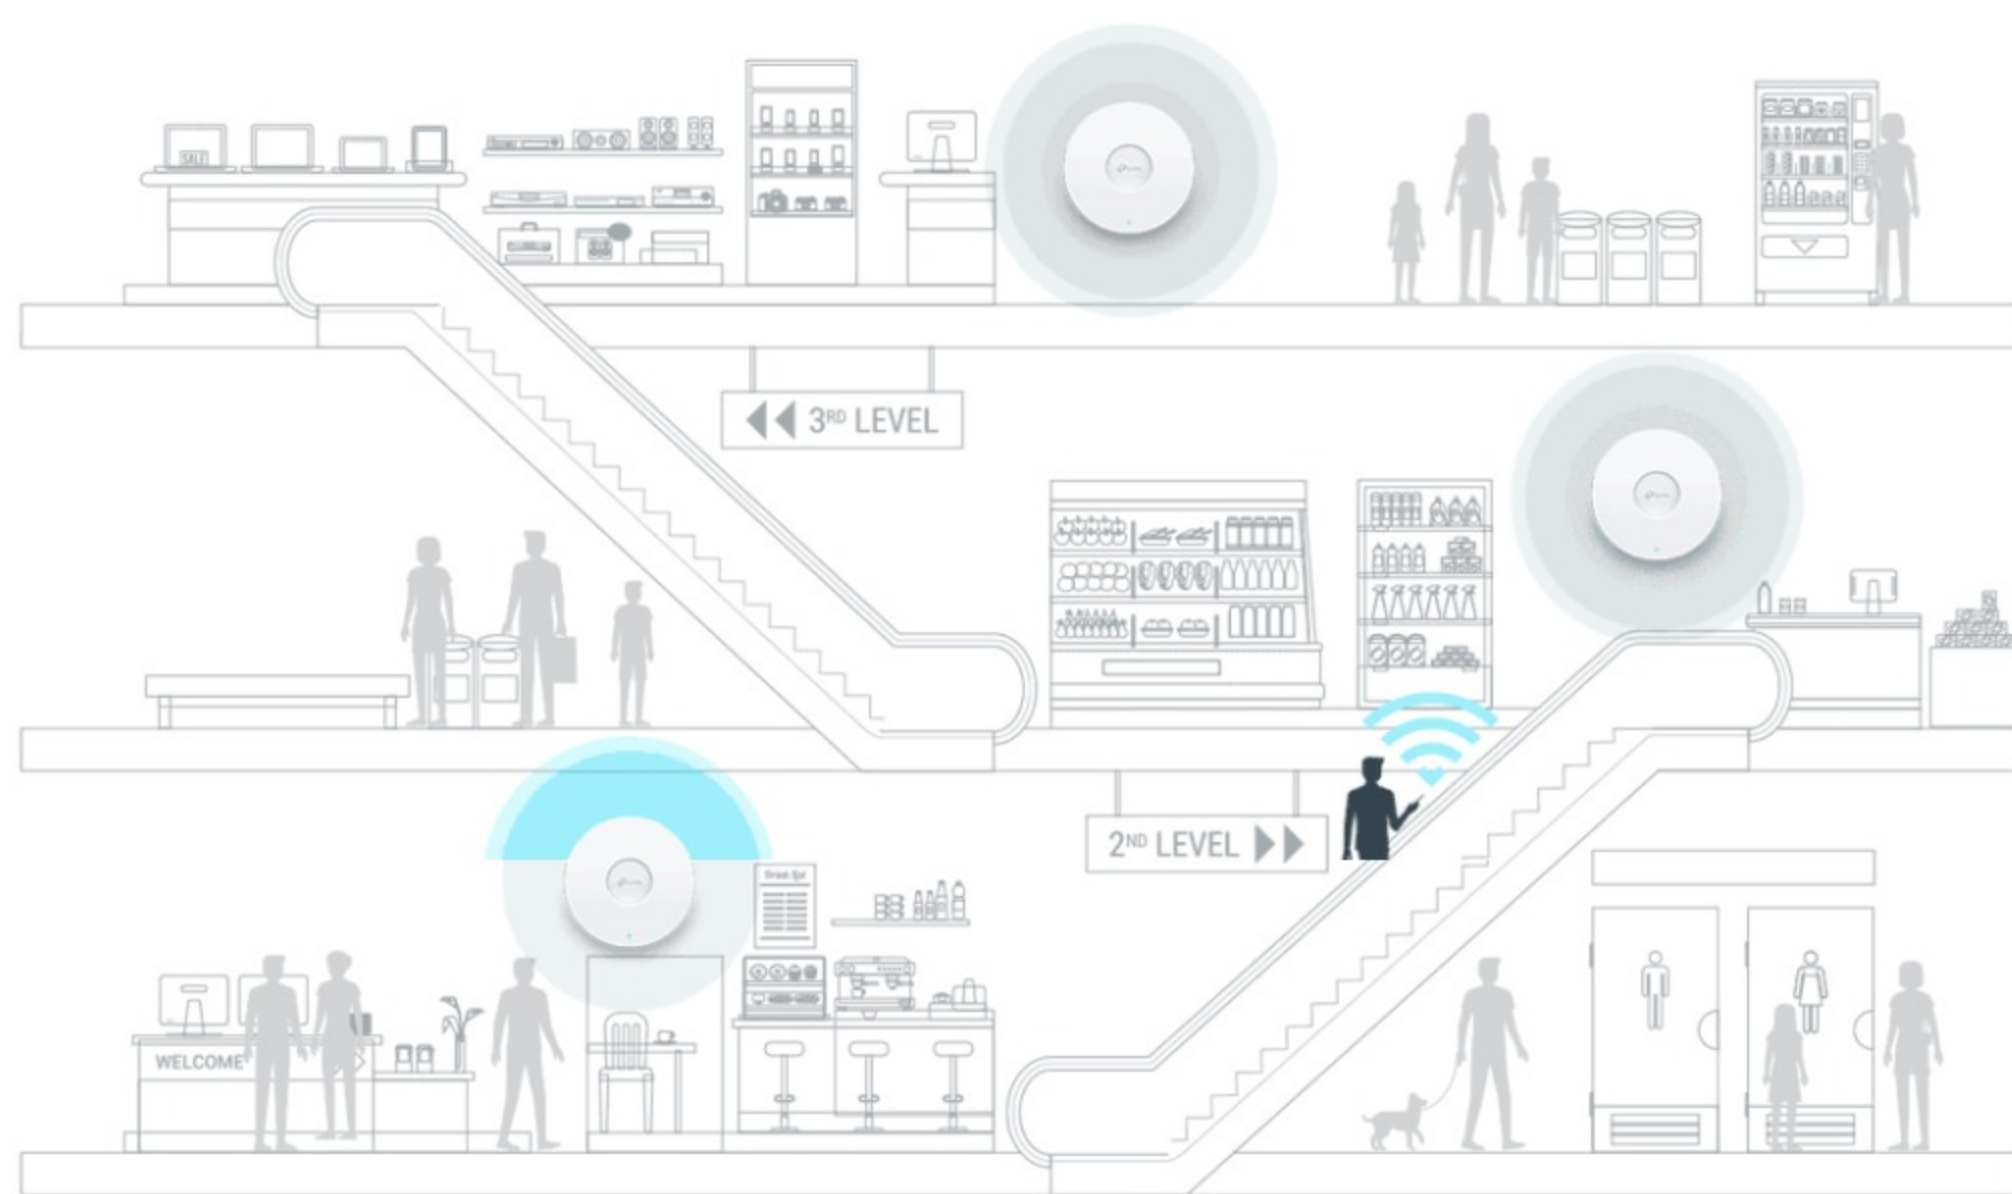

The Omada Software Defined Networking (SDN) platform integrates network devices including access points, switches, and routers to provide 100% centralized cloud management and create a highly scalable network—all controlled from a single interface.

[Learn more about Omada SDN >>](#)

Hardware or Software Controllers

Centralized Cloud Management

Intelligent Monitoring

Easy Deployment & Higher Performance by Omada Mesh**

Easy Pairing, Less Wiring

With Mesh technology, Omada EAPs save you from extra wires by wirelessly extending your WiFi signal further and more flexibly to hard-to-wire areas.

Optimized Network Performance

Intelligent self-organization optimizes the best path between EAPs while self-healing ensures you stay online even when one AP is disrupted.

Always Stay Smooth with Fast Roaming**

Ensures customers to enjoy uninterrupted streaming when moving around by switching clients automatically to the access points with the optimal signal.

Easy to Mount with Refined Industrial Design

1 Push up