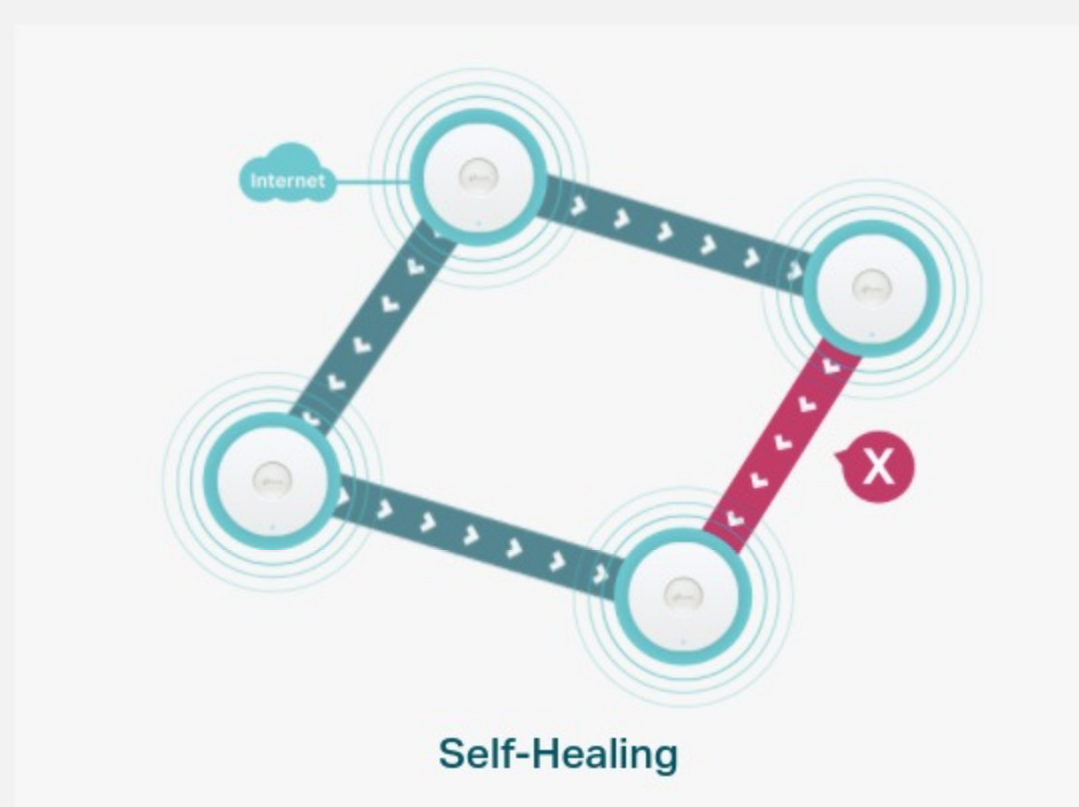

The Omada Software Defined Networking (SDN) platform integrates network devices including access points, switches, and routers to provide 100% centralized cloud management and create a highly scalable network—all controlled from a single interface.

[Learn more about Omada SDN >>](#)

Hardware or Software Controllers

Centralized Cloud Management

Intelligent Monitoring

Easy Deployment & Higher Performance by Omada Mesh**

Easy Pairing, Less Wiring

With Mesh technology, Omada EAPs save you from extra wires by wirelessly extending your WiFi signal further and more flexibly to hard-to-wire areas.

Optimized Network Performance

Intelligent self-organization optimizes the best path between EAPs while self-healing ensures you stay online even when one AP is disrupted.

Always Stay Smooth with Fast Roaming**

Ensures customers to enjoy uninterrupted streaming when moving around by switching clients automatically to the access points with the optimal signal.

Easy to Mount with Refined Industrial Design

1 Push up