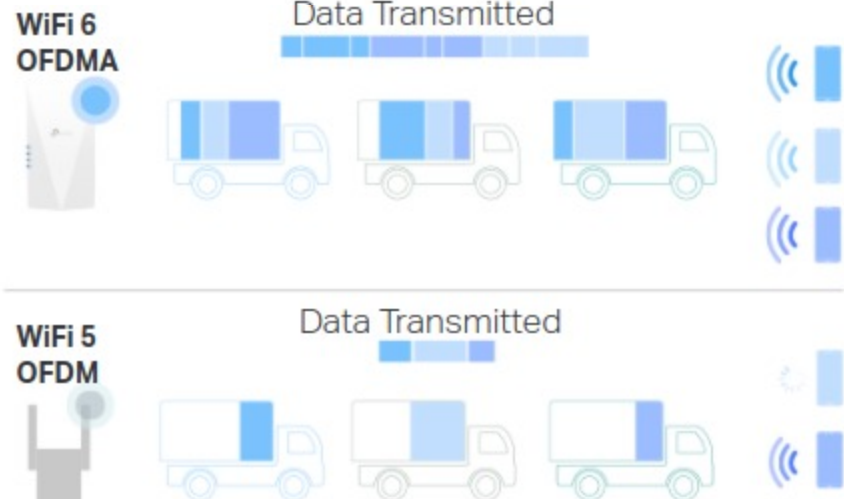

Boosted WiFi Coverage for Ultimate Wireless Experience

AX1800 WiFi 6 Range Extender

RE600X

Wi-Fi 6

Easy Setup

Access Point Mode

WiFi 6

1000 M
Ethernet Port

AX1800
Super-Fast Speed

1201 Mbps 5 GHz   574 Mbps 2.4 GHz

Works with any WiFi router¹

Dual Band

MU-MIMO²

OneMesh™

WiFi 6

Meet the next generation WiFi 6 with more capacity and data throughput

With WiFi 6, you will enjoy faster speeds, lower latency, and able to connect more devices. When comparing with the last-gen WiFi, WiFi 6 features 25% faster data throughput thanks to 1024-QAM.

[Learn more about WiFi 6](#)

AX1800 Dual Band WiFi Provides Strong Signals in Every Corner of Your Home

1201Mbps

5 GHz Band

574Mbps

2.4 GHz Band

TP-Link OneMesh™ Roaming Redefined

Stop searching around for full bars. OneMesh™ is a simple way to form a Mesh network with a single WiFi name for seamless whole-home coverage. Just connect RE600X to an OneMesh™ router.³

[Learn more about OneMesh™ >>](#)

- **Smart Roaming**
  Uninterrupted streaming when moving around your home
- **One Wi-Fi Name**
  No more switching Wi-Fi network names
- **Easy Creation**
  OneMesh™ Router and OneMesh™ Range Extenders pair instantly
- **Unified Management**
  Manage the entire network all from the TP-Link Tether app

OFDMA

Increased Efficiency with OFDMA⁵

OFDMA improves your wireless network with higher throughput, lower latency, and more efficient power consumption.

Beamforming

Boosted WiFi Coverage with Beamforming

Gigabit Ethernet for Reliable Connections

One Gigabit Ethernet port provides warp-speed wired connections for 4K HD streaming, lag-free gaming, and more.

- PC
- Game Console
- 4K Smart TV
- Laptop

Built-In Access Point Mode