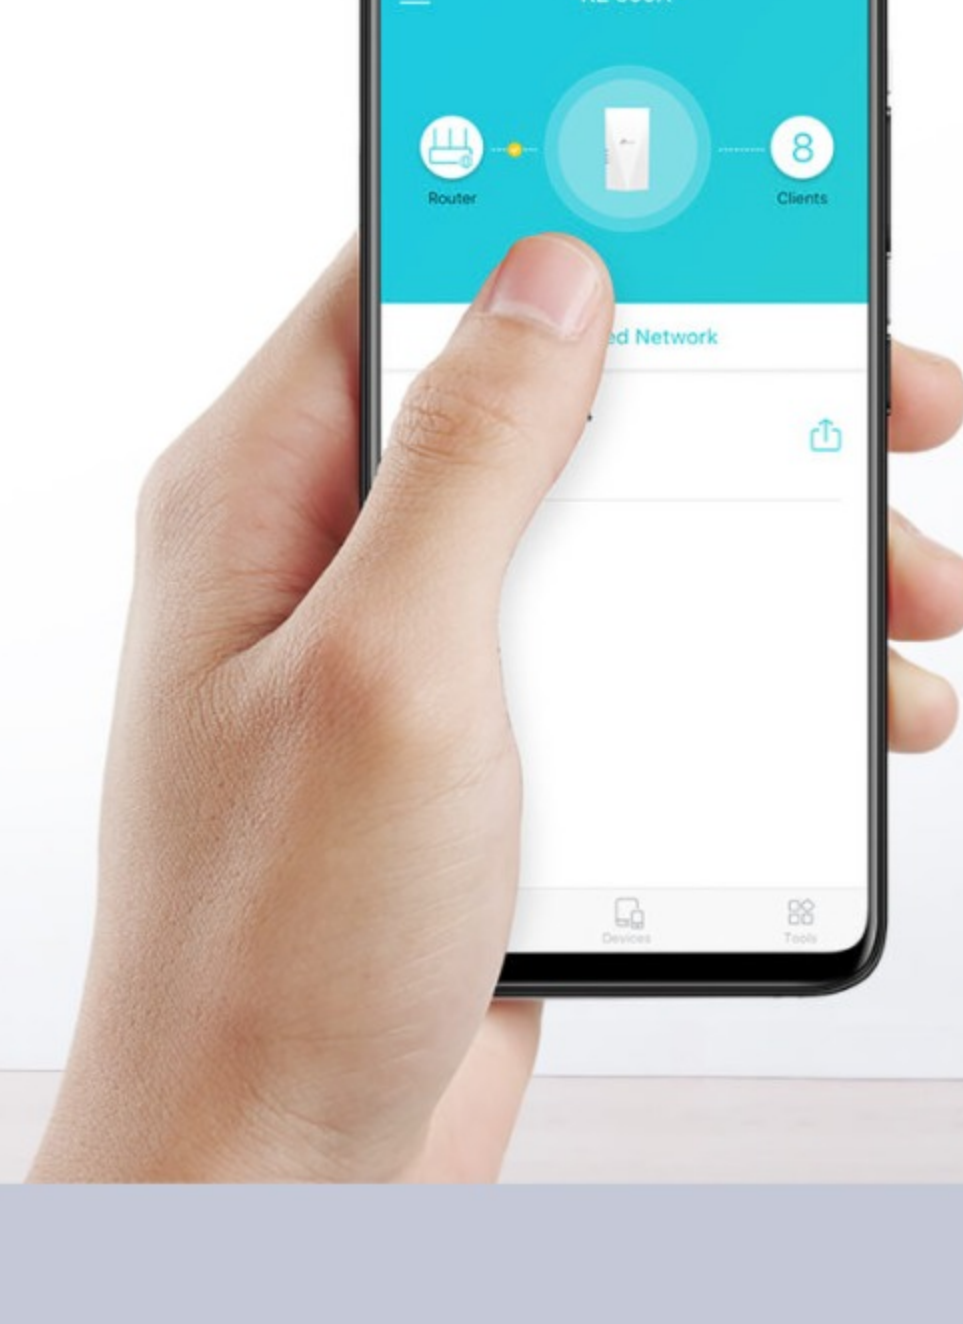

Wide. Wider. Widest.⁴

You can set the extender's WiFi coverage depending on how large you want your WiFi area to be using the Tether app.

Control at Your Fingertips

Set up and manage your WiFi through the TP-Link Tether app from your phone (Android, iOS), including TP-Link routers and range extenders.

1. 1 Power Indicator
2. 2 Smart Indicator
3. 3 2.4 GHz Indicator
4. 4 5 GHz Indicator
5. 5 Reset
6. 6 WPS Button
7. 7 Gigabit Port