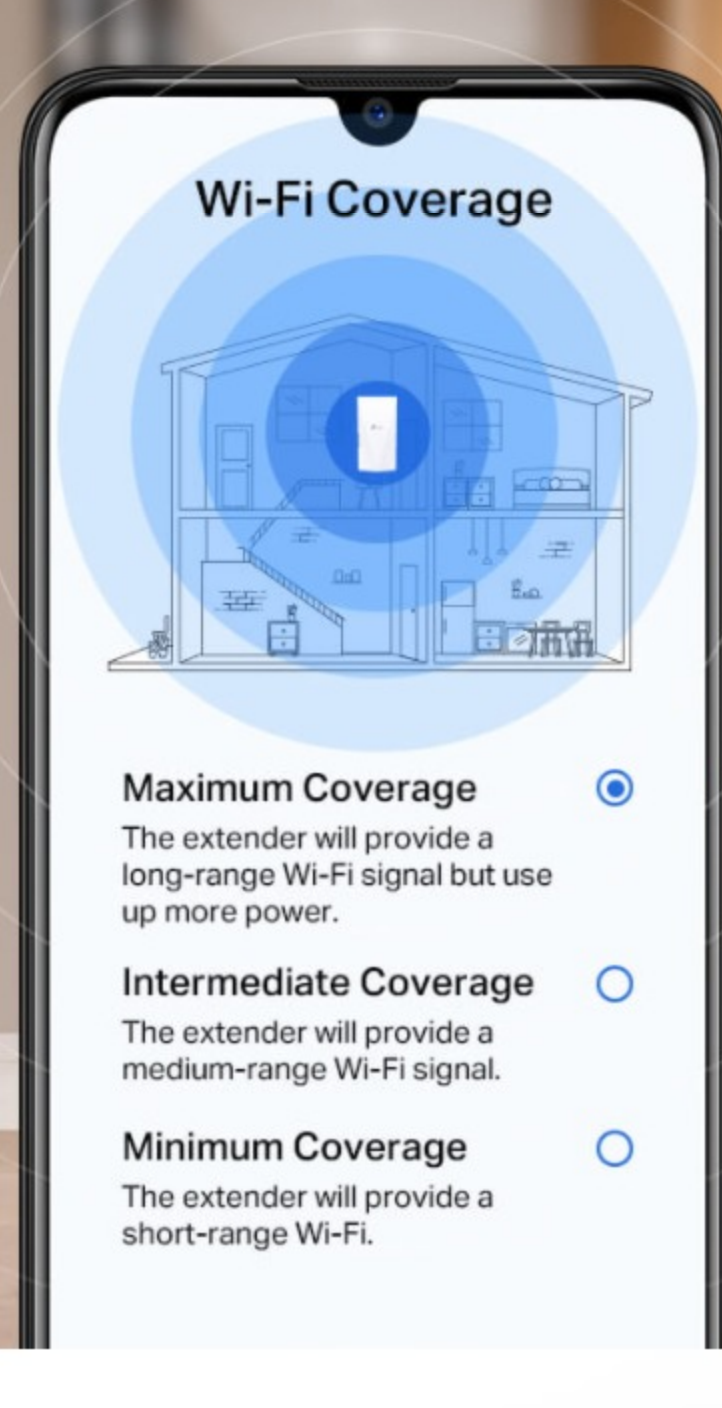

Wide. Wider. Widest.⁴

You can set the extender's WiFi coverage depending on how large you want your WiFi area to be using the Tether app.

Control at Your Fingertips

Set up and manage your WiFi through the TP-Link Tether app from your phone (Android, iOS), including TP-Link routers and range extenders.

1. 1 Power Indicator
2. 2 Smart Indicator
3. 3 2.4 GHz Indicator
4. 4 5 GHz Indicator
5. 5 Reset
6. 6 WPS Button
7. 7 Gigabit Port