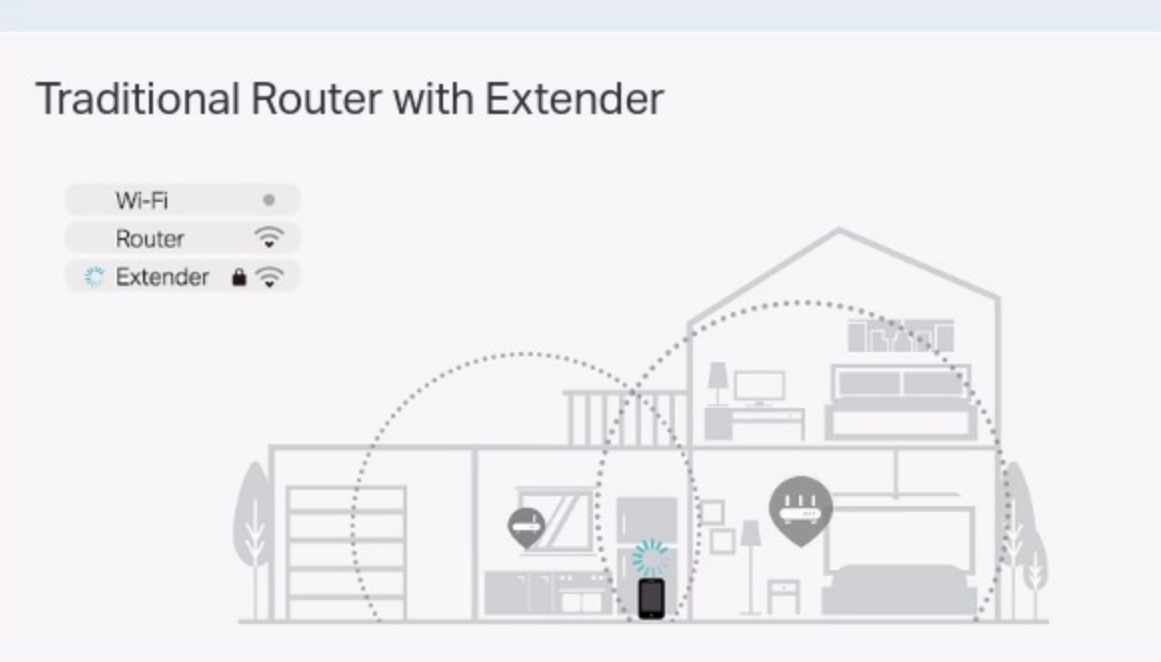

- **Smart Roaming**
  Uninterrupted streaming when moving around your home
- **One Wi-Fi Name**
  No more switching Wi-Fi network names
- **Easy Creation**
  OneMesh™ Router and OneMesh™ Range Extenders pair instantly
- **Unified Management**
  Manage the entire network all from the TP-Link Tether app

OFDMA

Increased Efficiency with OFDMA⁵

OFDMA improves your wireless network with higher throughput, lower latency, and more efficient power consumption.