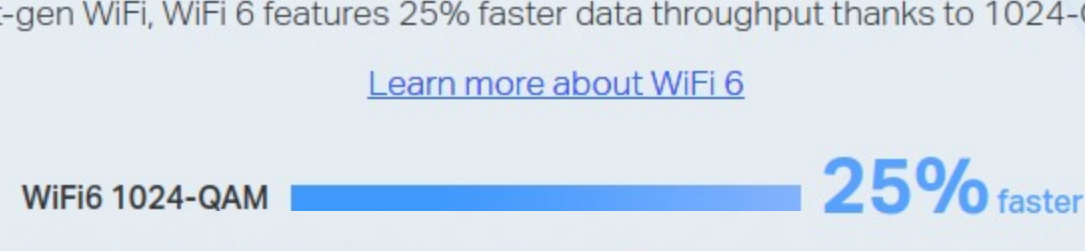

Boosted WiFi Coverage for Ultimate Wireless Experience

AX1800 WiFi 6 Range Extender

RE600X

Wi-Fi 6

Easy Setup

Access Point Mode

WiFi 6

1000 M
Ethernet Port

AX1800
Super-Fast Speed

1201 Mbps 5 GHz   574 Mbps 2.4 GHz

Works with any WiFi router¹

Dual Band

MU-MIMO²

OneMesh™

WiFi 6

Meet the next generation WiFi 6 with more capacity and data throughput

With WiFi 6, you will enjoy faster speeds, lower latency, and able to connect more devices. When comparing with the last-gen WiFi, WiFi 6 features 25% faster data throughput thanks to 1024-QAM.

[Learn more about WiFi 6](#)

AX1800 Dual Band WiFi Provides Strong Signals in Every Corner of Your Home

1201Mbps

5 GHz Band

574Mbps

2.4 GHz Band

TP-Link OneMesh™ Roaming Redefined

Stop searching around for full bars. OneMesh™ is a simple way to form a Mesh network with a single WiFi name for seamless whole-home coverage. Just connect RE600X to an OneMesh™ router.³

[Learn more about OneMesh™ >>](#)

- **Smart Roaming**
  Uninterrupted streaming when moving around your home
- **One Wi-Fi Name**
  No more switching Wi-Fi network names
- **Easy Creation**
  OneMesh™ Router and OneMesh™ Range Extenders pair instantly
- **Unified Management**
  Manage the entire network all from the TP-Link Tether app

OFDMA

Increased Efficiency with OFDMA⁵

OFDMA improves your wireless network with higher throughput, lower latency, and more efficient power consumption.

Beamforming

Boosted WiFi Coverage with Beamforming

Gigabit Ethernet for Reliable Connections

One Gigabit Ethernet port provides warp-speed wired connections for 4K HD streaming, lag-free gaming, and more.

- PC
- Game Console
- 4K Smart TV
- Laptop

Built-In Access Point Mode