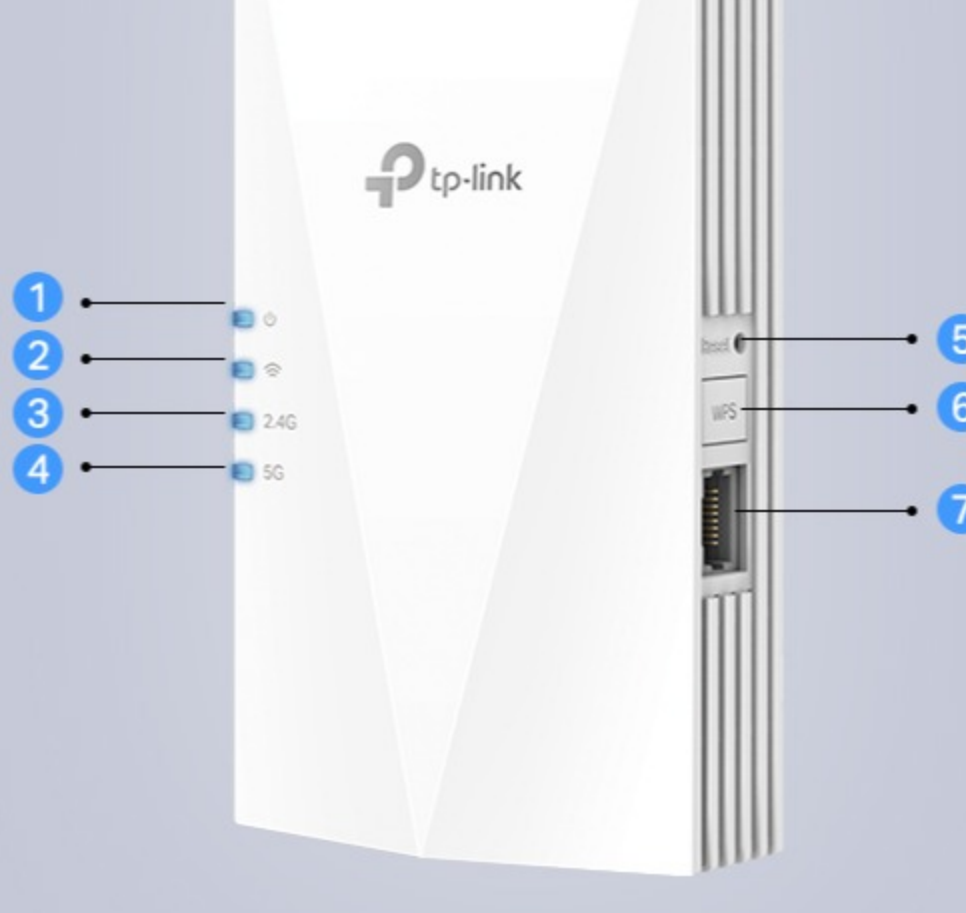

1. The product may not be compatible with routers or gateways with firmware that has been altered, is based on open source programs, or is non-standard or outdated.
2. The use of MU-MIMO requires clients to also support MU-MIMO.
3. Smart Roaming is designed for devices that support the 802.11k/v standard.