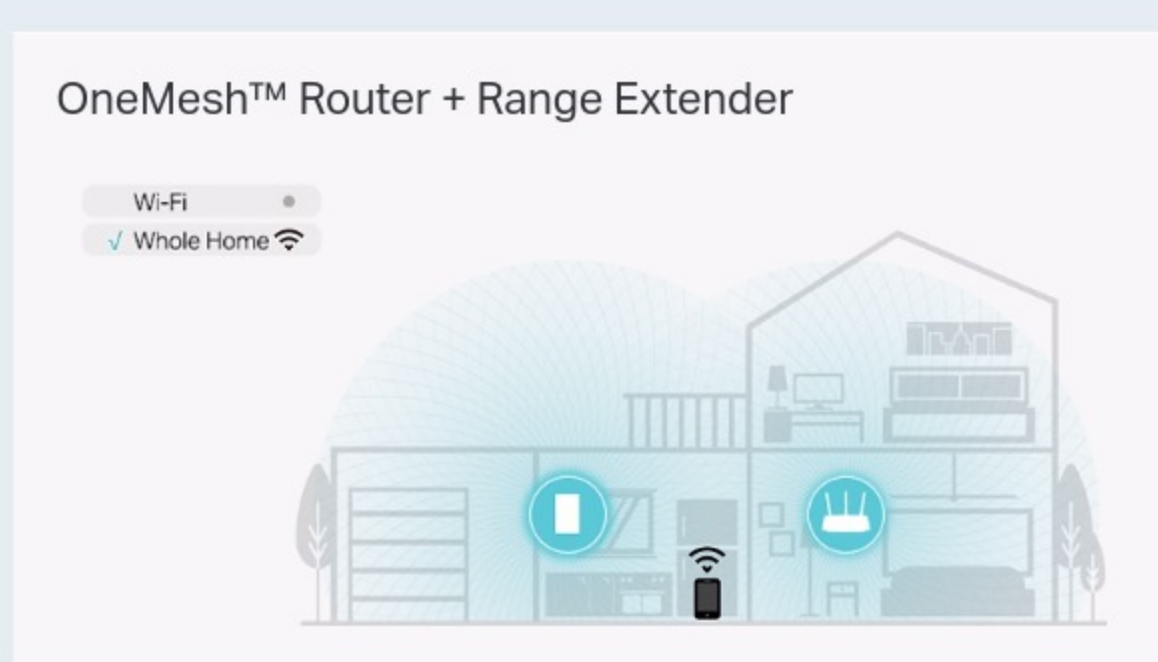

- **Smart Roaming**
  Uninterrupted streaming when moving around your home
- **One Wi-Fi Name**
  No more switching Wi-Fi network names
- **Easy Creation**
  OneMesh™ Router and OneMesh™ Range Extenders pair instantly
- **Unified Management**
  Manage the entire network all from the TP-Link Tether app

OFDMA

Increased Efficiency with OFDMA⁵

OFDMA improves your wireless network with higher throughput, lower latency, and more efficient power consumption.