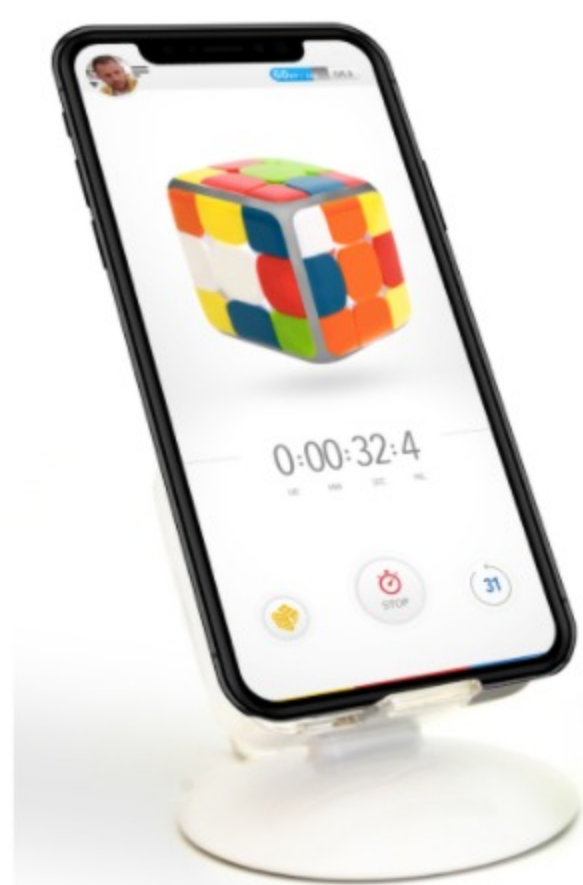

Learn

Improve

Battle

Play

GoCube - The Iconic Cube 3X3 Re-Imagined

GoCube is the vintage puzzle cube reimagined and redesigned for the 21st century. GoCube is an app-enabled speed Cube, that allows ANYONE to learn how to solve this (unsolvable) classic puzzle in a fun and interactive way; Improve your skills; Track your progress; and compete with friends and cubers around the world.

GoCube brings a lot of fun and valuable time to your family, at your home, or while on-the-go. Great for all ages and capabilities.

Great for all ages and capabilities

PLAY

Embark on Missions

Embark on missions or use the cube as a controller to play mini-Games, Missions, and 3rd Party Games.

LEARN

You Can Do The Cube!

Join GoCube Academy for a fun and interactive learning journey. Learn to solve the Cube in 1 hour!

IMPROVE

Learn, Level up, Measure

Accurate stats and tracking enable you to improve your times and moves.