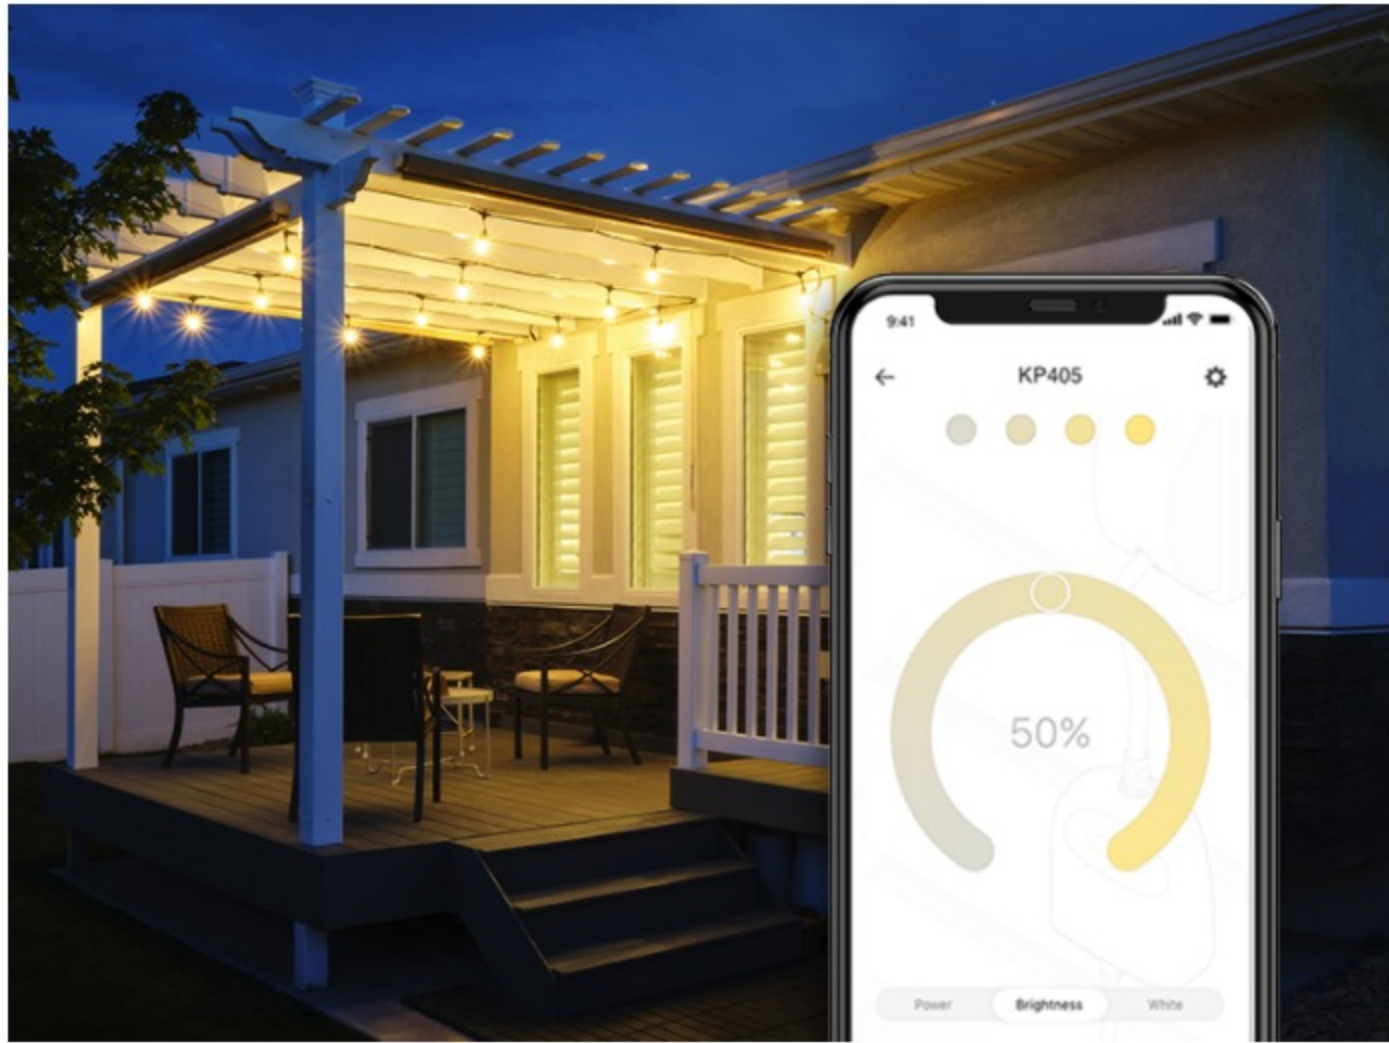

tp-link | kasa smart

## KP405 Smart Outdoor Plug

- works with the Google Assistant
- WORKS WITH alexa
- Kasa Exclusive Smart Actions
- Readers' Choice

### Dim Your Outdoor Light

Enjoy your smart home outside with this weather-resistant smart dimmer. Freely adjust the brightness of connected lights outdoors with the Kasa Smart app or use voice commands via Alexa or Google Assistant for hands-free control.

### Strong WiFi Connection Up to 300 ft

An outdoor plug needs a strong WiFi signal and the Kasa Smart WiFi Outdoor Plug has one of the strongest. With a built-in power amplifier for long range WiFi, the outdoor plug has a reach of up to 300 ft in open areas.