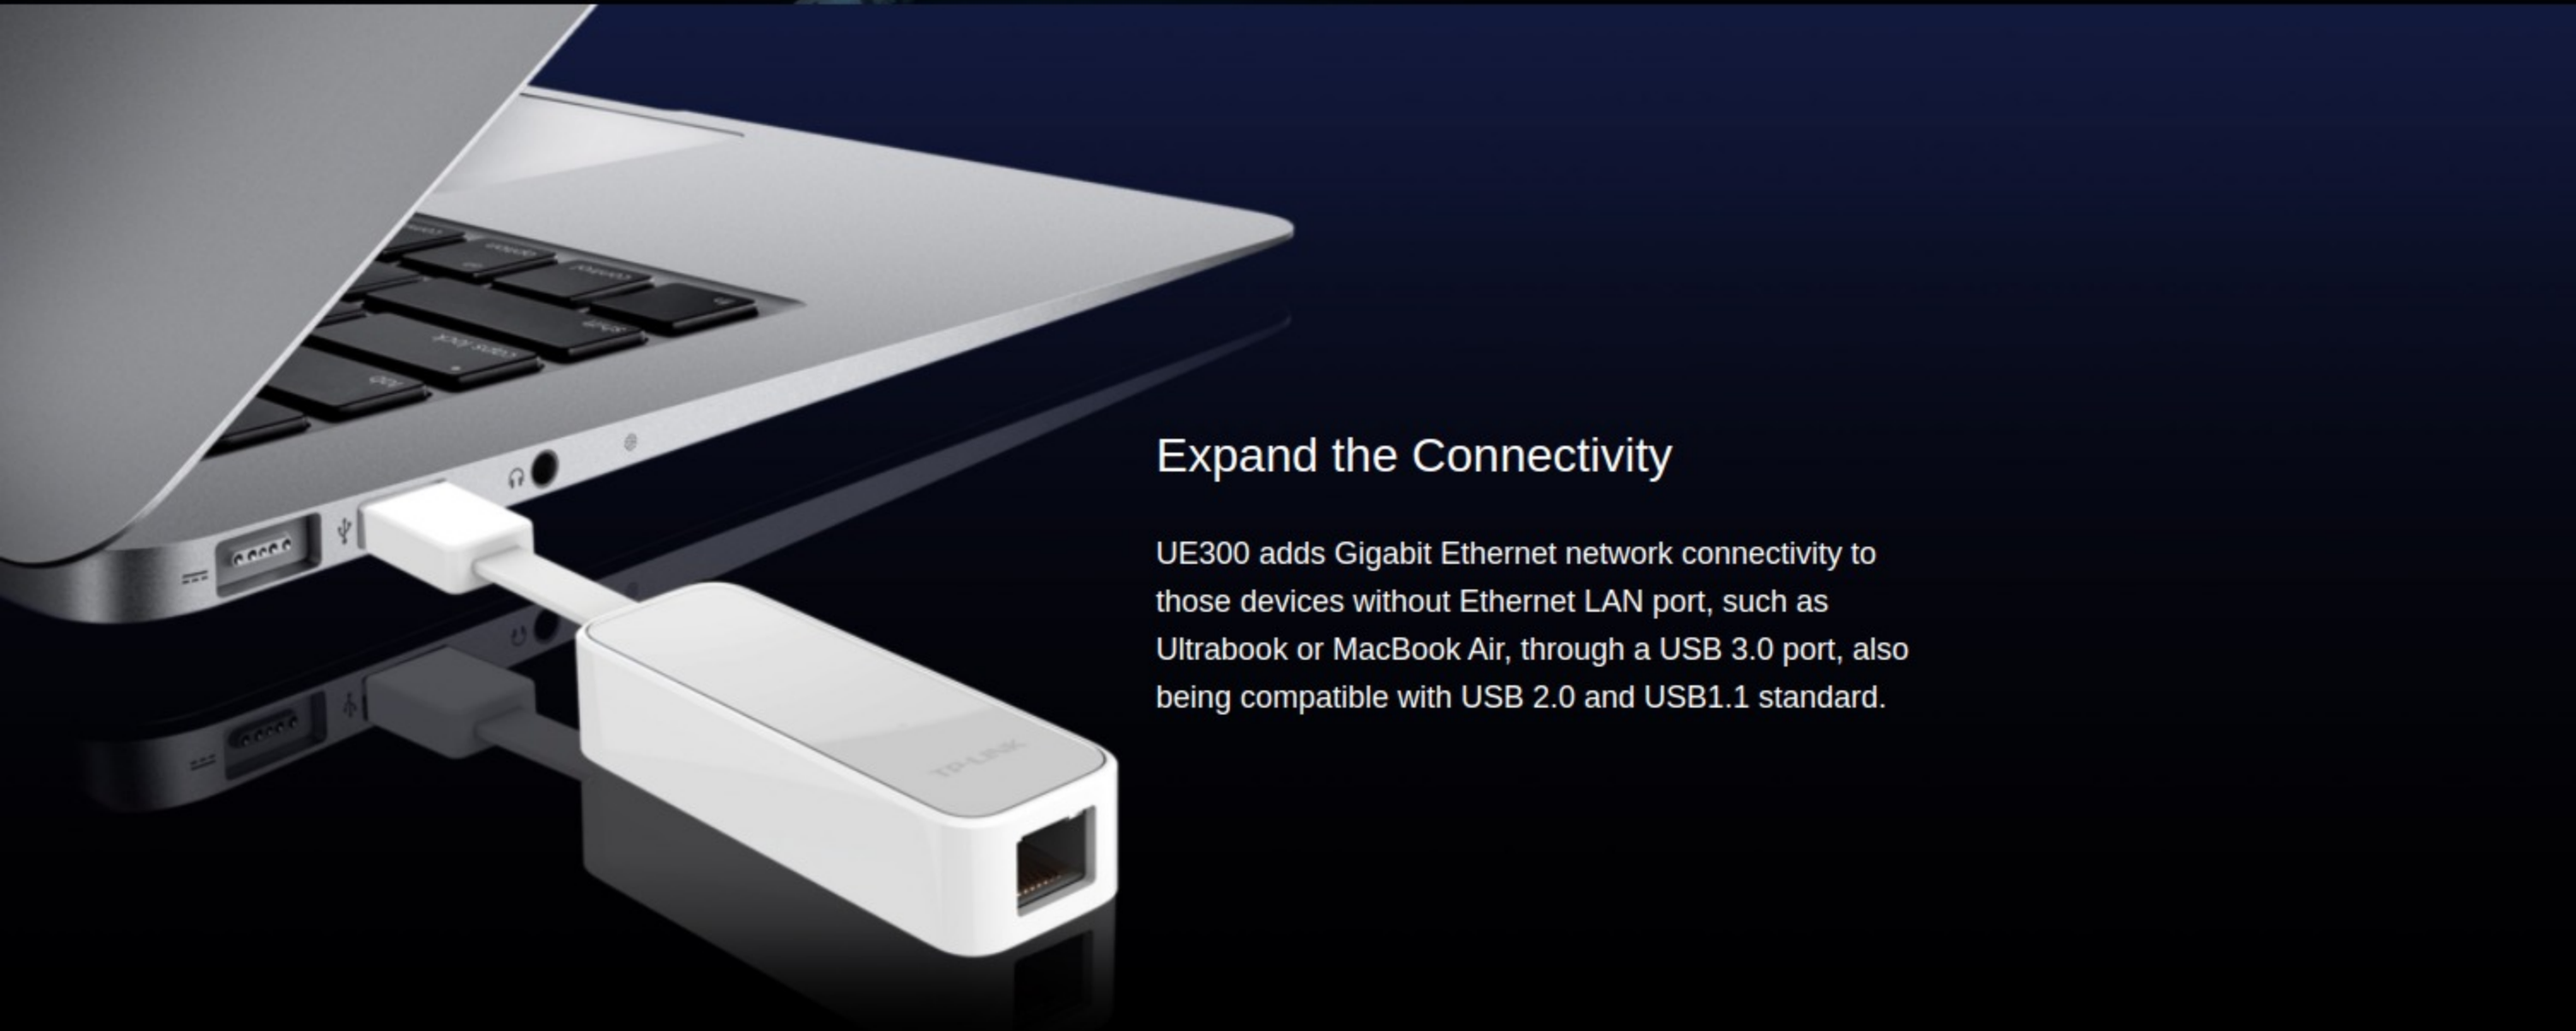

### Compact and Portable Design

A foldable cord design enables a more convenient way for storage or travelling.

### Fast and Stable Data Transfer

Equipped with a USB 3.0 port and Gigabit Ethernet port, UE300 provides a high speed data transfer rate up to 1000 Mbps.

### Expand the Connectivity

UE300 adds Gigabit Ethernet network connectivity to those devices without Ethernet LAN port, such as Ultrabook or MacBook Air, through a USB 3.0 port, also being compatible with USB 2.0 and USB1.1 standard.