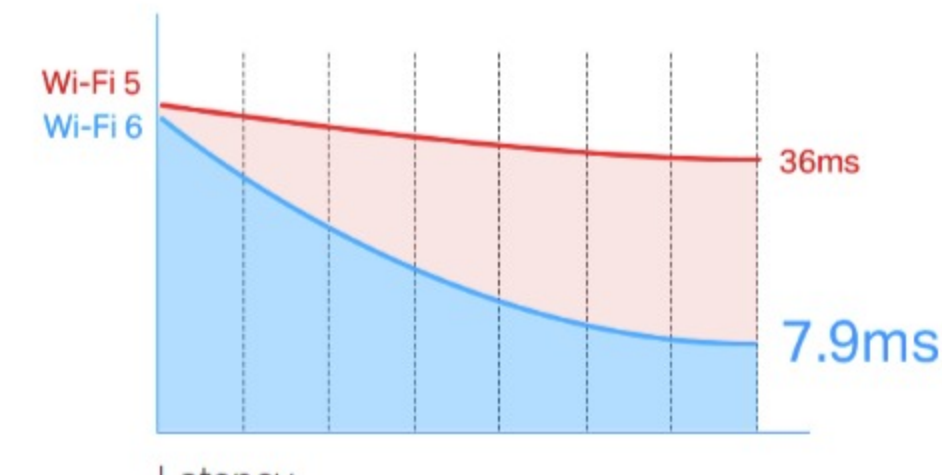

Immediate Response

Revolutionary OFDMA reduces lag by up to 75%. Enjoy ultra-responsive real-time gaming or immersive VR experiences.*

High-Gain Antennas for Broader Coverage

Two powerful signal-boosting high-gain antennas greatly extend existing Wi-Fi coverage, offering a fast, smooth online experience from farther away.

Bluetooth 5.2 Compatible

The latest Bluetooth 5.2 Technology, achieves 2x faster and coverage 4x broader than Bluetooth 4.2, to perfectly coordinate with your game controllers, headphones, keyboards, and other Bluetooth devices.**