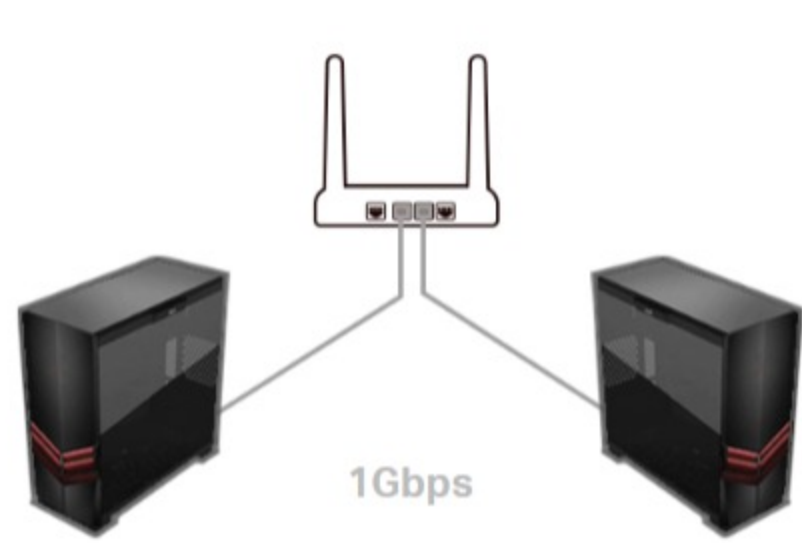

Arm Your PC with Wi-Fi 6 and Bluetooth 5.2

AX3000 Wi-Fi 6 Bluetooth 5.2 PCIe Adapter

Archer TX55E

Ultra-Fast Wi-Fi Experience

The very latest Wi-Fi standard, Wi-Fi 6, provides extreme speed, ultra-low latency, and uninterrupted connectivity so you enjoy faster downloads, smoother streaming, and more immersive gaming.

Traditional Tethered Gaming: 1Gbps