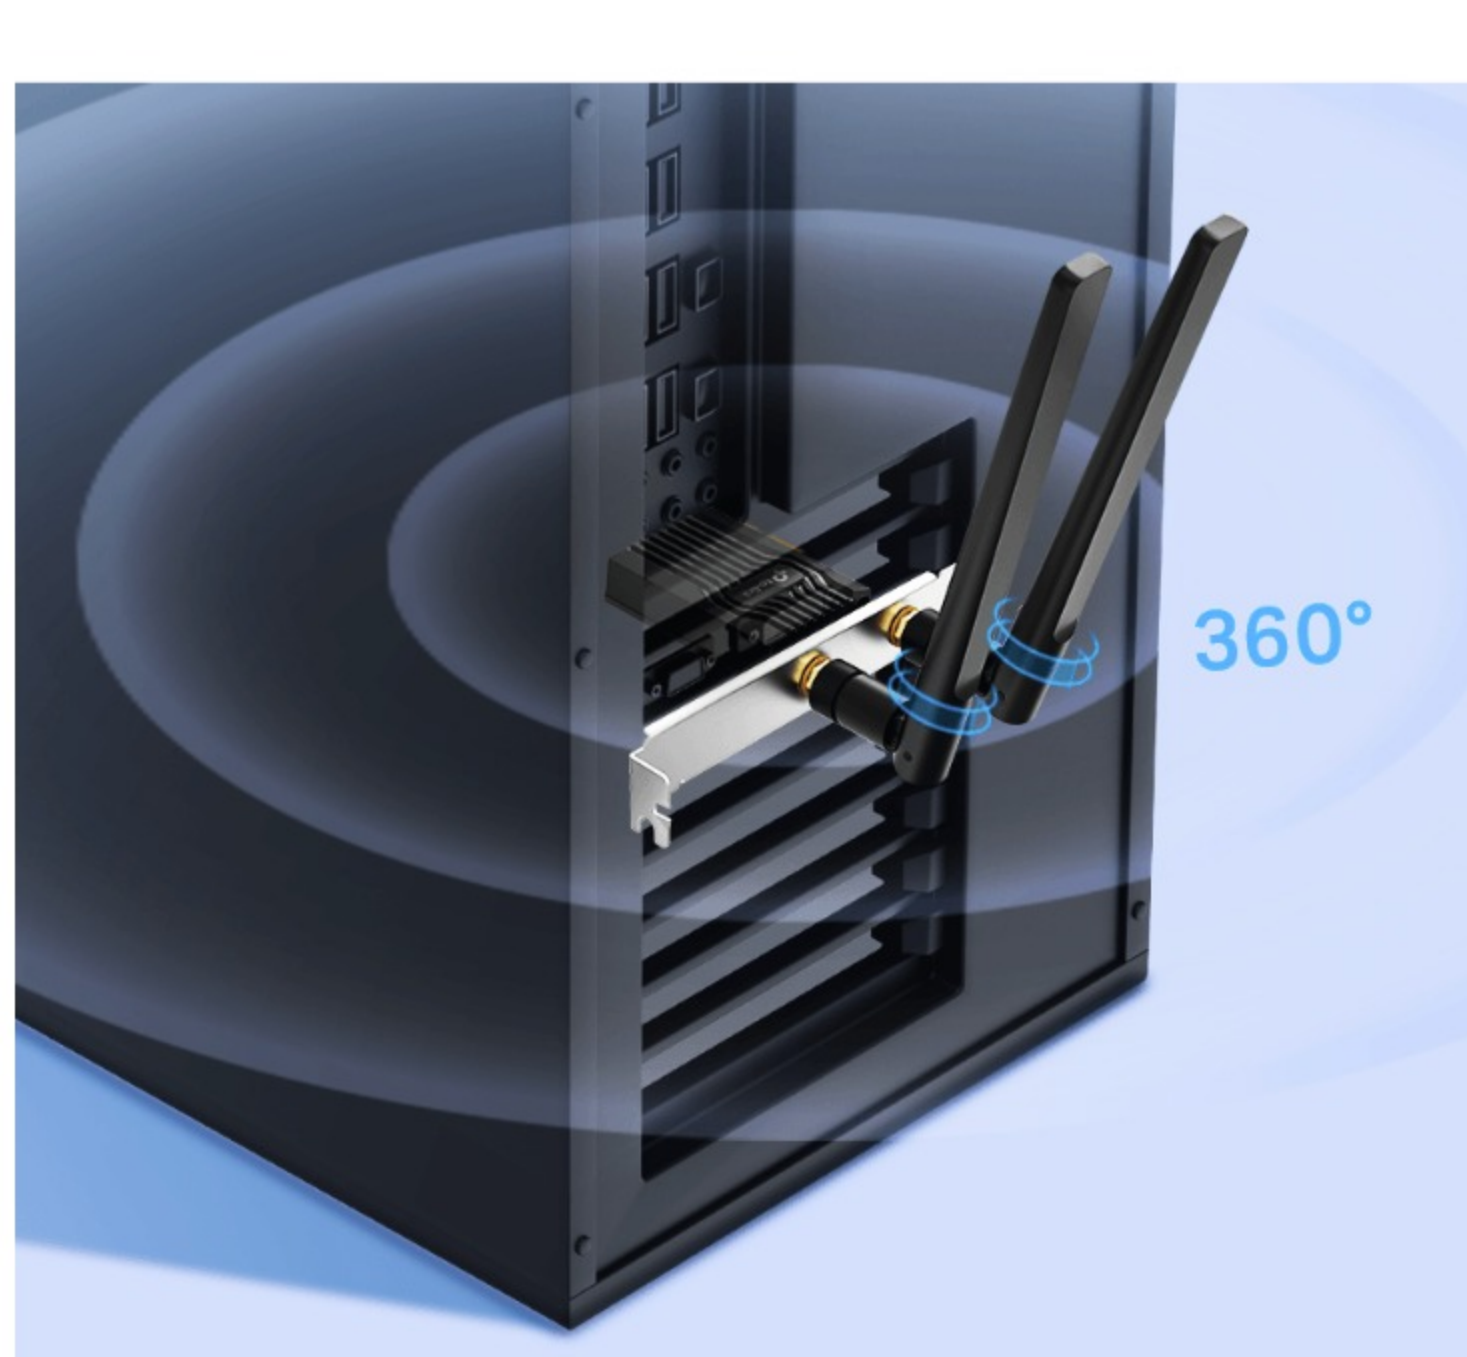

Arm Your PC with Wi-Fi 6 and Bluetooth 5.2

AX3000 Wi-Fi 6 Bluetooth 5.2 PCIe Adapter

Archer TX55E

Ultra-Fast Wi-Fi Experience

The very latest Wi-Fi standard, Wi-Fi 6, provides extreme speed, ultra-low latency, and uninterrupted connectivity so you enjoy faster downloads, smoother streaming, and more immersive gaming.

Keep Step Ahead

1024-QAM and a 160 MHz bandwidth deliver powerful, continuous Wi-Fi to fully unlock the potential of your Wi-Fi 6 router.† Achieving speeds 3x faster than standard AC Wi-Fi drives your PC to peak performance so your setup keeps pace with your jaw-dropping skills.§

Immediate Response

Revolutionary OFDMA reduces lag by up to 75%. Enjoy ultra-responsive real-time gaming or immersive VR experiences.*

High-Gain Antennas for Broader Coverage

Two powerful signal-boosting high-gain antennas greatly extend existing Wi-Fi coverage, offering a fast, smooth online experience from farther away.

Bluetooth 5.2 Compatible

The latest Bluetooth 5.2 Technology, achieves 2x faster and coverage 4x broader than Bluetooth 4.2, to perfectly coordinate with your game controllers, headphones, keyboards, and other Bluetooth devices.**