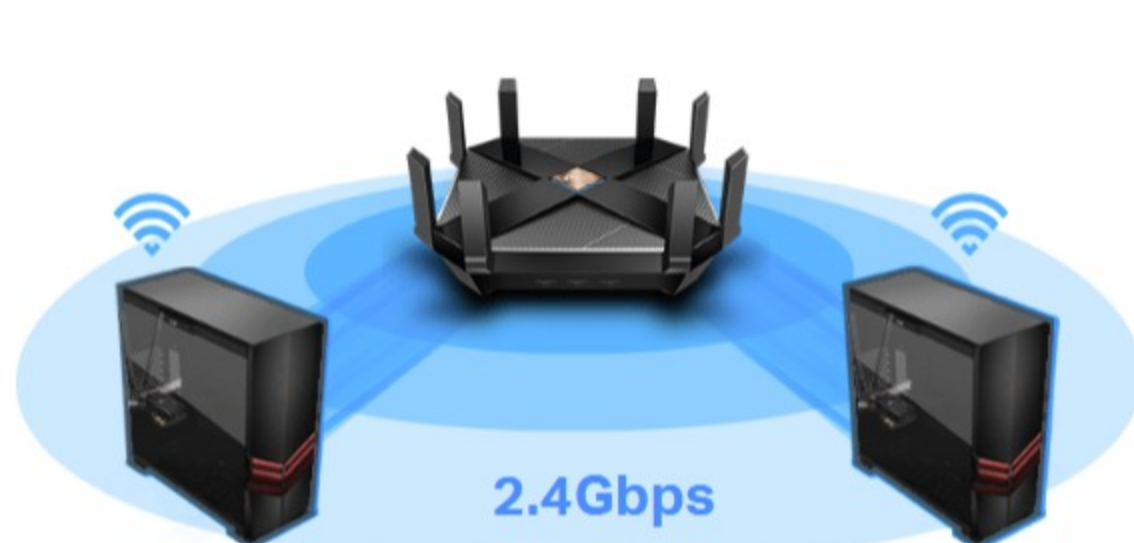

with PCIe TX55E

with PCIe TX55E

Unlimited Wi-Fi 6 Gaming: 2.4 Gbps

Keep Step Ahead

1024-QAM and a 160 MHz bandwidth deliver powerful, continuous Wi-Fi to fully unlock the potential of your Wi-Fi 6 router.† Achieving speeds 3x faster than standard AC Wi-Fi drives your PC to peak performance so your setup keeps pace with your jaw-dropping skills.§