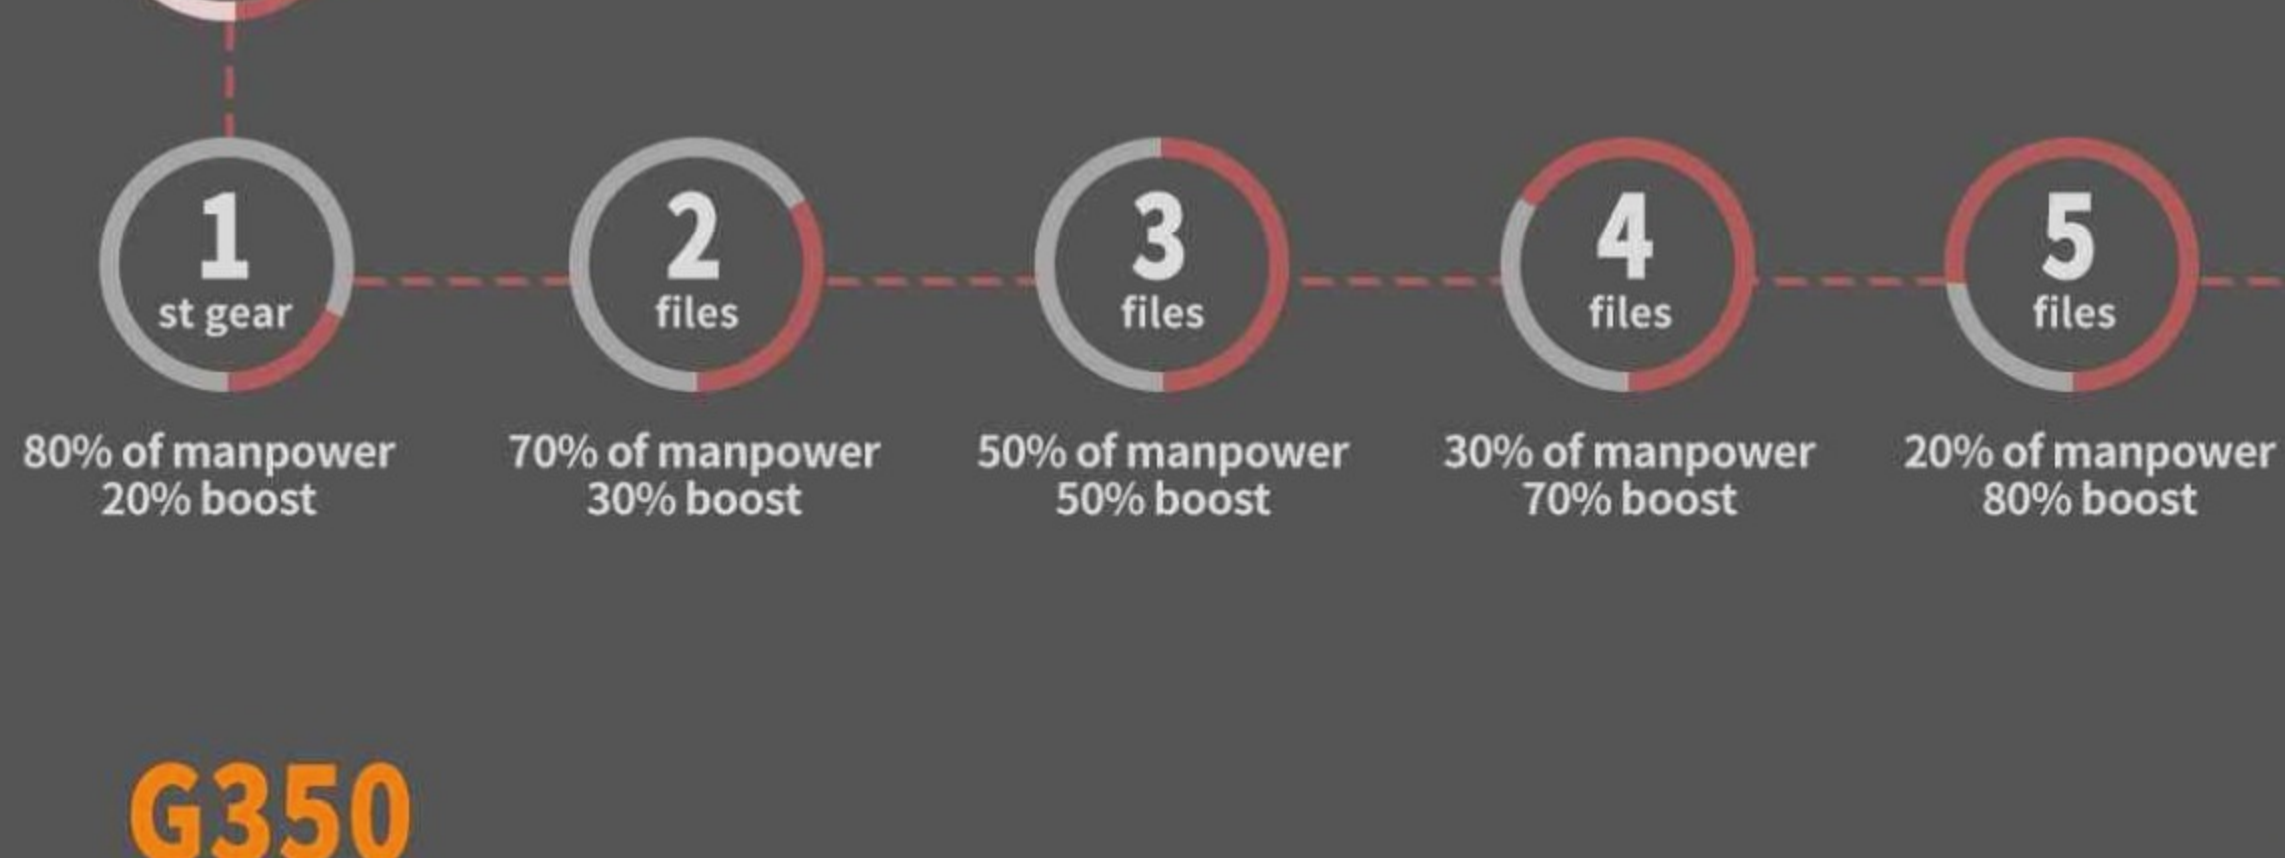

Vehicle parts

Product selling point

350W MOTOR
Strong Driving Force, 350W
High-Magnification Brushless Motor, More than Excellence.

Max Torque : 60N.M

FIVE-SPEED BOOST

G350

HAS THREE MODES OF RIDING

RECHARGE MILEAGE

The Max Range Distance is from 35 to 80km.
35km of range boosted by throttle & 80km of range by Pedal Assist.

2.1 TIRE

Lightweight Aluminum Alloy Rim,
Spoke Wheel Design, High Strength and Fast Speed, Making
the journey Full of Joy.

FORK SHOCK ABSORPTION

Hydraulic Lockout Front Suspension absorbs Energy when
Riding downhill to make Riding more Comfortable & Enjoyable.

PRODUCT SIZE

G350 Suitable for All Adults. (165-190CM)

PRODUCT DETAILS

7 Speed Gears by SHIMANO adapt to Rough conditions and
Accommodate inclines, Bumps and other difficulties.