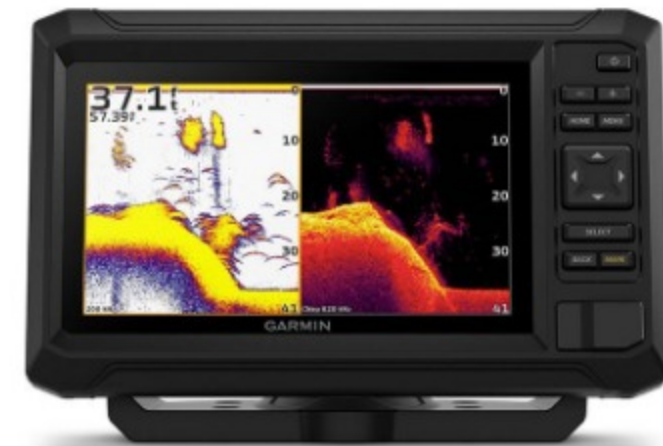

Know the waters,
catch more fish.

PRELOADED CHARTS

Know the waters you're in as if you grew up fishing them by using built-in Garmin Navionics+™ charts or optional Garmin Navionics Vision+™.

SONAR SUPPORT

With crisp, clear traditional sonar and brilliant ClearVü sonar, the fish will have nowhere to hide (transducer sold separately).

VIVID COLOUR PALETTES

High-contrast vivid scanning sonar colour palettes make it easier than ever to distinguish targets and structure.

BUNDLE YOUR TRANSDUCER

Your ECHOMAP UHD2 device supports a variety of Garmin transducers for two types of sonar: Garmin traditional and ClearVü scanning sonars.

WIRELESS NETWORKING

If you have another compatible ECHOMAP UHD2 chartplotter on your boat, the 5" and 7" models can wirelessly share information – such as sonar, waypoints and routes – with them.