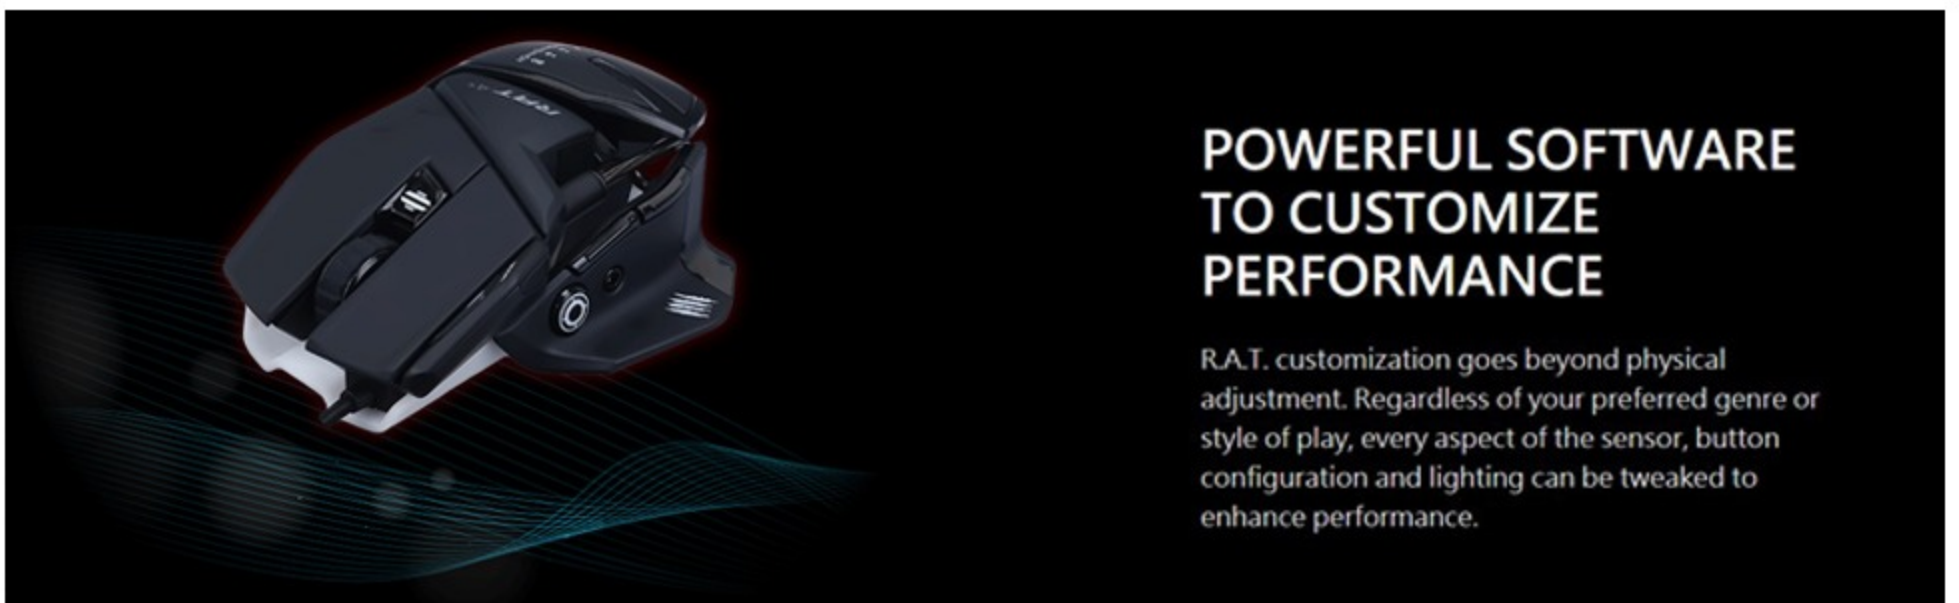

R.A.T. 4+

Customize Your
Way To Victory

DYNAMIC ERGONOMICS

The R.A.T. range is precision engineered with adjustable key components to enhance your gameplay experience. R.A.T. 4+ features the signature adjustable palm rest and has been expertly engineered to accommodate grip, claw, or finger-tip style play, delivering ultimate gaming comfort even in the heat of battle.

HIGH-QUALITY 7200 DPI SENSOR

R.A.T. 4+ is armed with a gaming-grade Pixart PMW 3330 optical sensor, featuring a 4-level DPI switch from 800 to 7200 DPI and delivering movement speeds of up to 150 inches per second. The R.A.T. 4+ has been crafted for the fast-paced gameplay of today's competitive gaming, giving you the edge you need to win!

7 PROGRAMMABLE BUTTONS

Program your favorite commands and macros to each of the 7 buttons and save them to 4 individual profile slots on R.A.T. 4+. All your moves for the games you play the most, right at your fingertips when you need them.