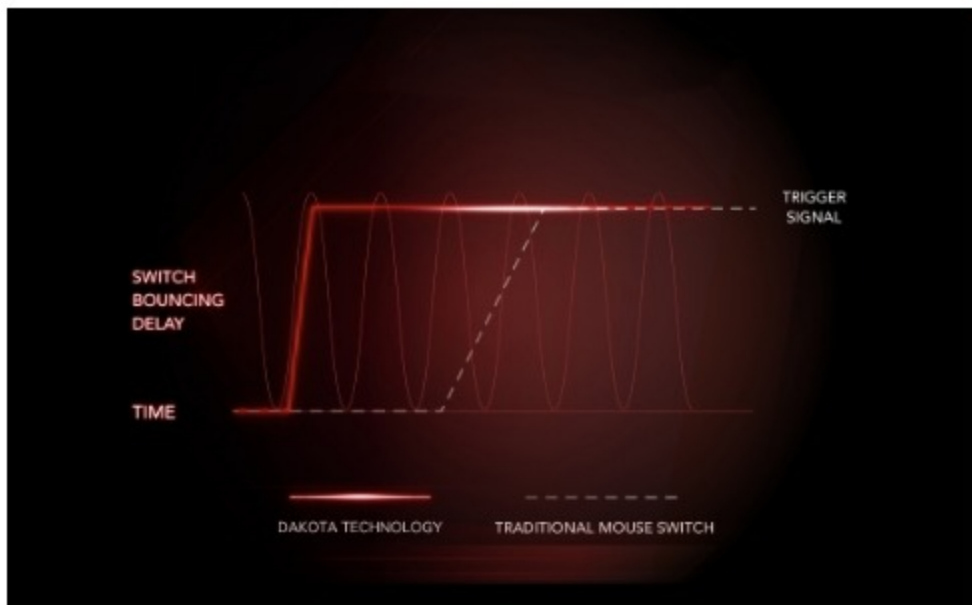

Swap & Unleash The Potential

The true ambidextrous design means the B.A.T. 6+ accommodates every gamer and playing style, regardless of how you choose to play. Interchangeable palm rests and skirts let you create the perfect grip and easily accommodate a variety of grip styles, including palm, claw and fingertip.

Side Vented Design

Based on the classic hypercar design, this mouse features side vents to encourage airflow and keep you moving.

Mad Catz DAKOTA™ Technology with Durable Switches

This technology accelerates the response time to within two milliseconds – 60% faster than other mechanical switches! The switches also provide a life expectancy in excess of 60 million clicks, ensuring that your gaming mouse won't let you down in the middle of the action.

Exclusive Sensor for Precision Strike

Built with the Pixart PMW 3389 sensor, the B.A.T. 6+ senses your every move and gives you precise strikes every time, even in the heat of battle.

Cyborg Engine Software

10 Programmable Buttons, 5 Onboard Memory Profiles

With a specially-designed layout of ten (10) programmable buttons, the B.A.T. 6+ gives you the ultimate in customization and control. Five on-board user profiles let you easily save your favorite setups and switch between them as quickly as you change games.