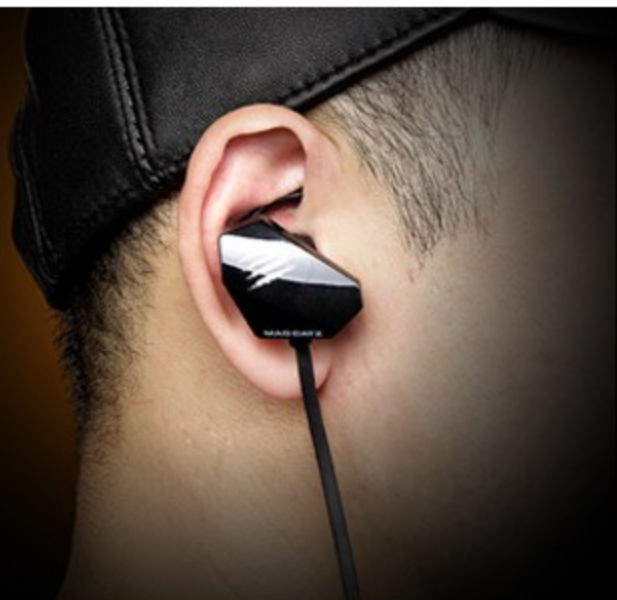

E.S. PRO⁺

Gaming Audio
Redesigned

DYNAMIC DRIVERS

The E.S. PRO+ features powerful 13.5mm drivers, larger than most gaming earbuds, which provide unrivaled audio clarity and bass response. Enjoy the game with the most immersive gaming audio experience!

DUAL MICS FOR CRYSTAL-CLEAR CHAT

The E.S. PRO+ has been designed to never miss a word when gaming online. Featuring both in-line and detachable microphones, as well as an omnidirectional boom mic, gamers can be sure of sharp, clear communication when they need it the most.

ADJUSTABLE ERGONOMICS

Using the interchangeable earbuds which come in pack, gamers can be sure of an exact fit for their particular ear size and shape. Ergonomic ear supports to keep the earpads safely and comfortably anchored in the ear, ensuring they don't slip out in the heat of battle, and the included microfiber travel pouch makes E.S. PRO + easy to take on the road.

MULTIPLATFORM FOR EVERY GAMER

The 1.5m wired connection features a standard 3.5mm TRRS audio jack, allowing E.S. PRO+ to link directly to console controllers, laptops, as well as smart and mobile devices. With E.S. PRO+, you can enjoy incredible gaming audio anytime, anyplace, anywhere!