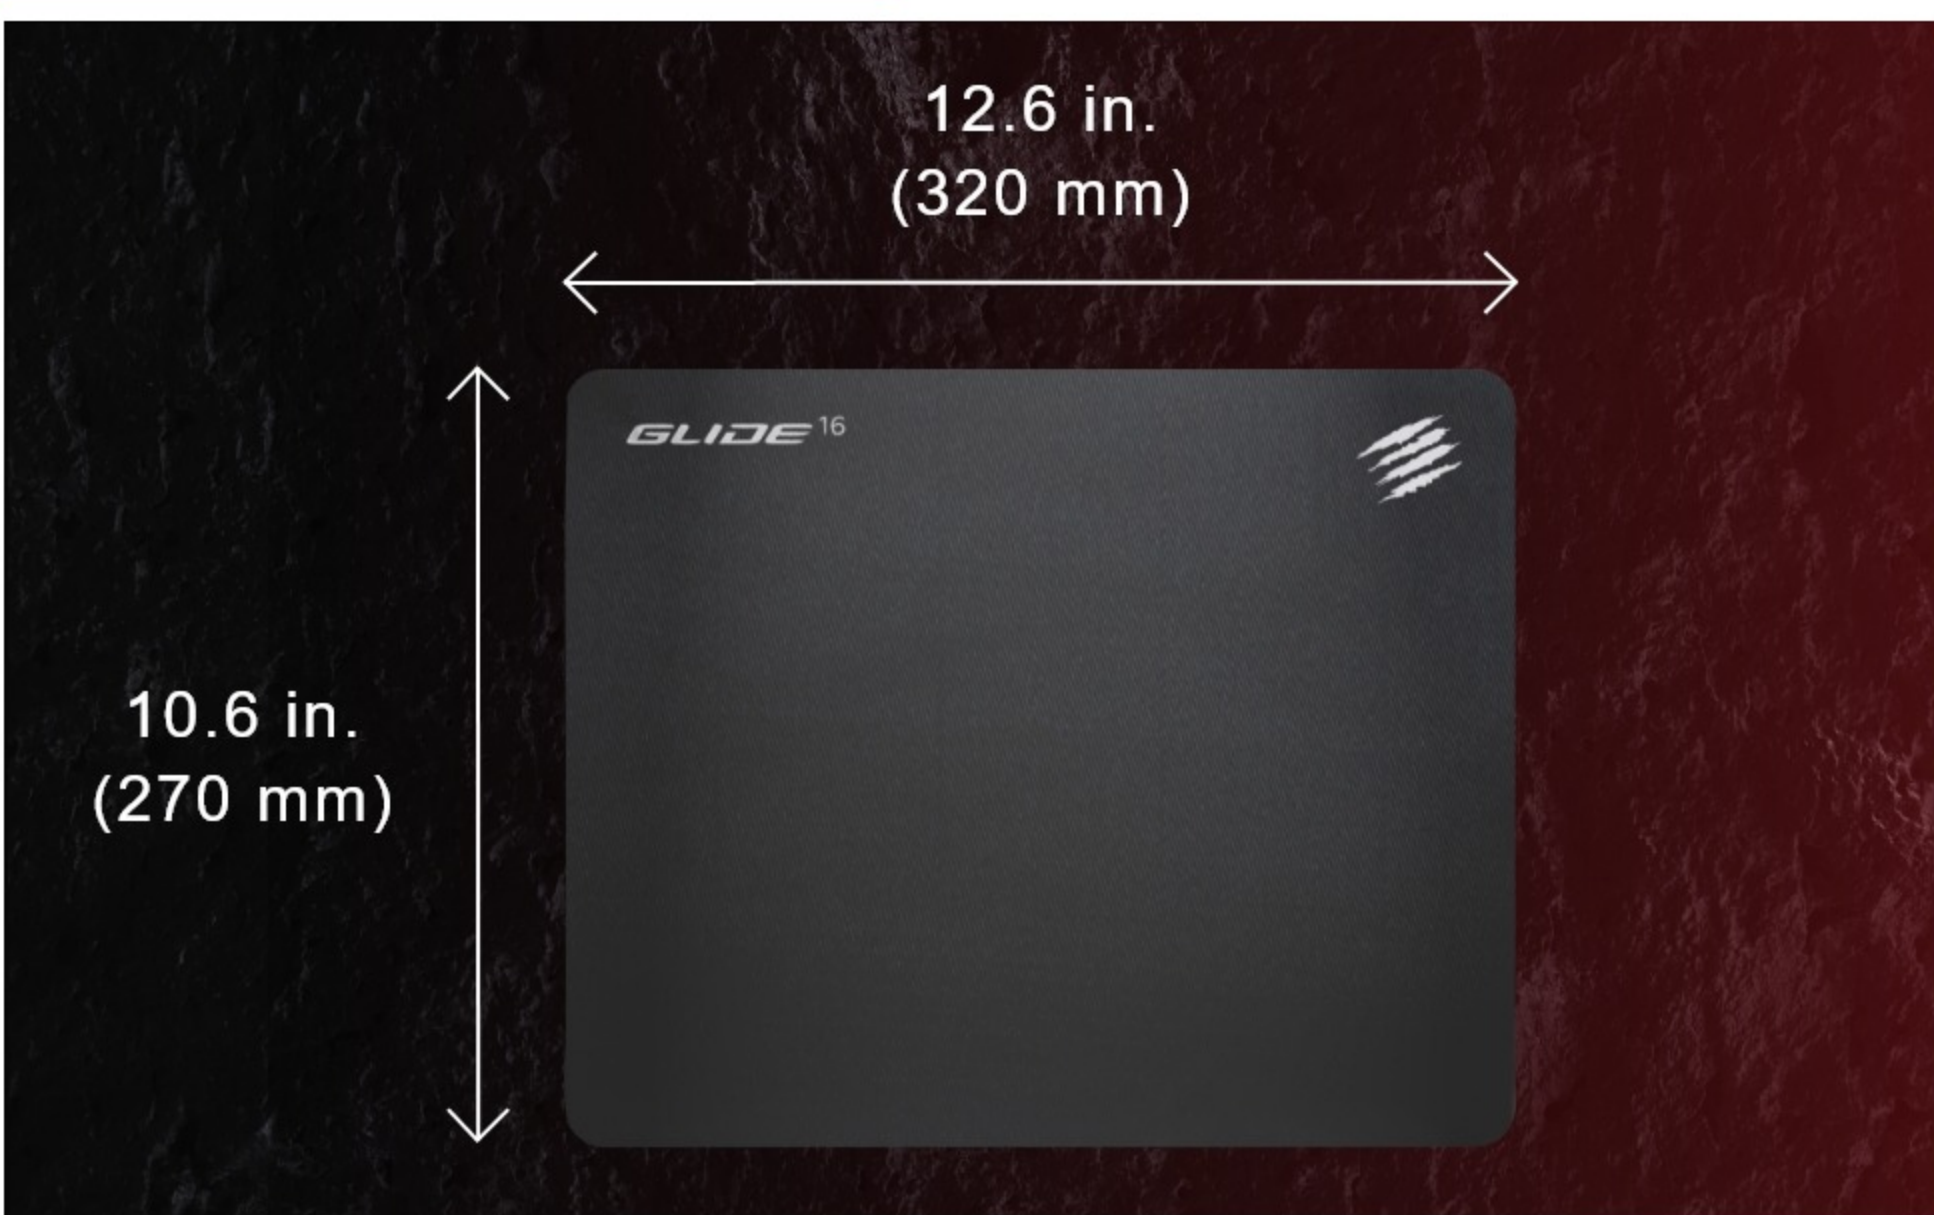

## High-Performance Gaming Mousepad

The Mad Catz G.L.I.D.E. 16 gaming surface is designed using ultra-smooth and advanced hybrid materials that give you a smooth and even gliding experience, providing exceptional tracking accuracy for any high DPI gaming mouse.

## Superior Gliding Experience

Silicone base keeps the surface in place, whether you're flying across the screen or dialing in your move. The ultra-smooth hybrid material gives you total control and maximum accuracy.

## Anti-Slip Rubber Base

The non-slip rubber base of the G.L.I.D.E. 16 eliminates unwanted movement and provides a solid platform for competitive gaming.

	G.L.I.D.E. 16	G.L.I.D.E. 19	G.L.I.D.E. 38
Diagonal Length	16"	19"	38"
Hybrid Material	✓	✓	✓
Rollable	✓	✓	✓
Heat-Bonded Edges	✓	✓	✓
Rubber Base	✓	-	-
Silicone Base	-	✓	✓
Water Resistant	-	✓	✓
Dimensions	320 mm x 270 mm x 1.8 mm/12.59 in. x 10.63 in. x 0.07 in.	390 mm x 315 mm x 1.8 mm/15.35 in. x 12.40 in. x 0.07 in.	900 mm x 400 mm x 1.8 mm/35.43 in. x 15.75 in. x 0.07 in.