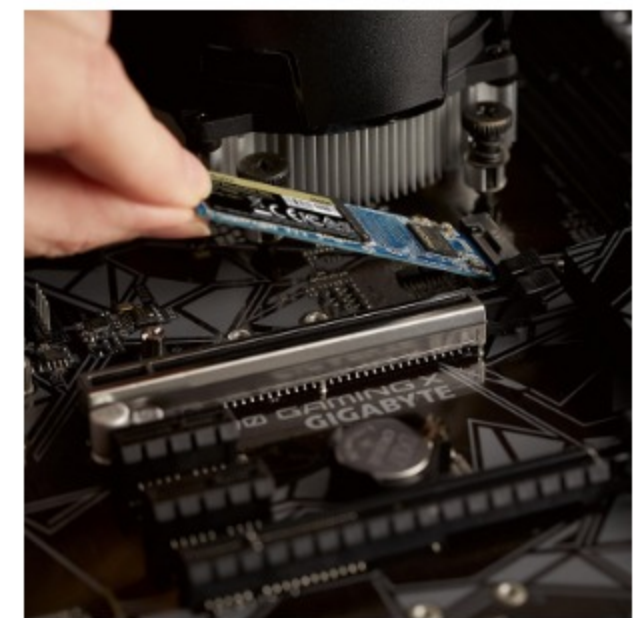

Quick and Easy Installation

Upgrade your system in no time using the convenient installation guide included.

Looking to get an edge in your game?

Vi3000 SSDs can help you get there! Upgrading your system is quick and easy and can result in dramatic improvements to your gaming experience and give you the edge you need.

Benefits Include:

- Faster load times
- Faster download speeds
- Better multitasking