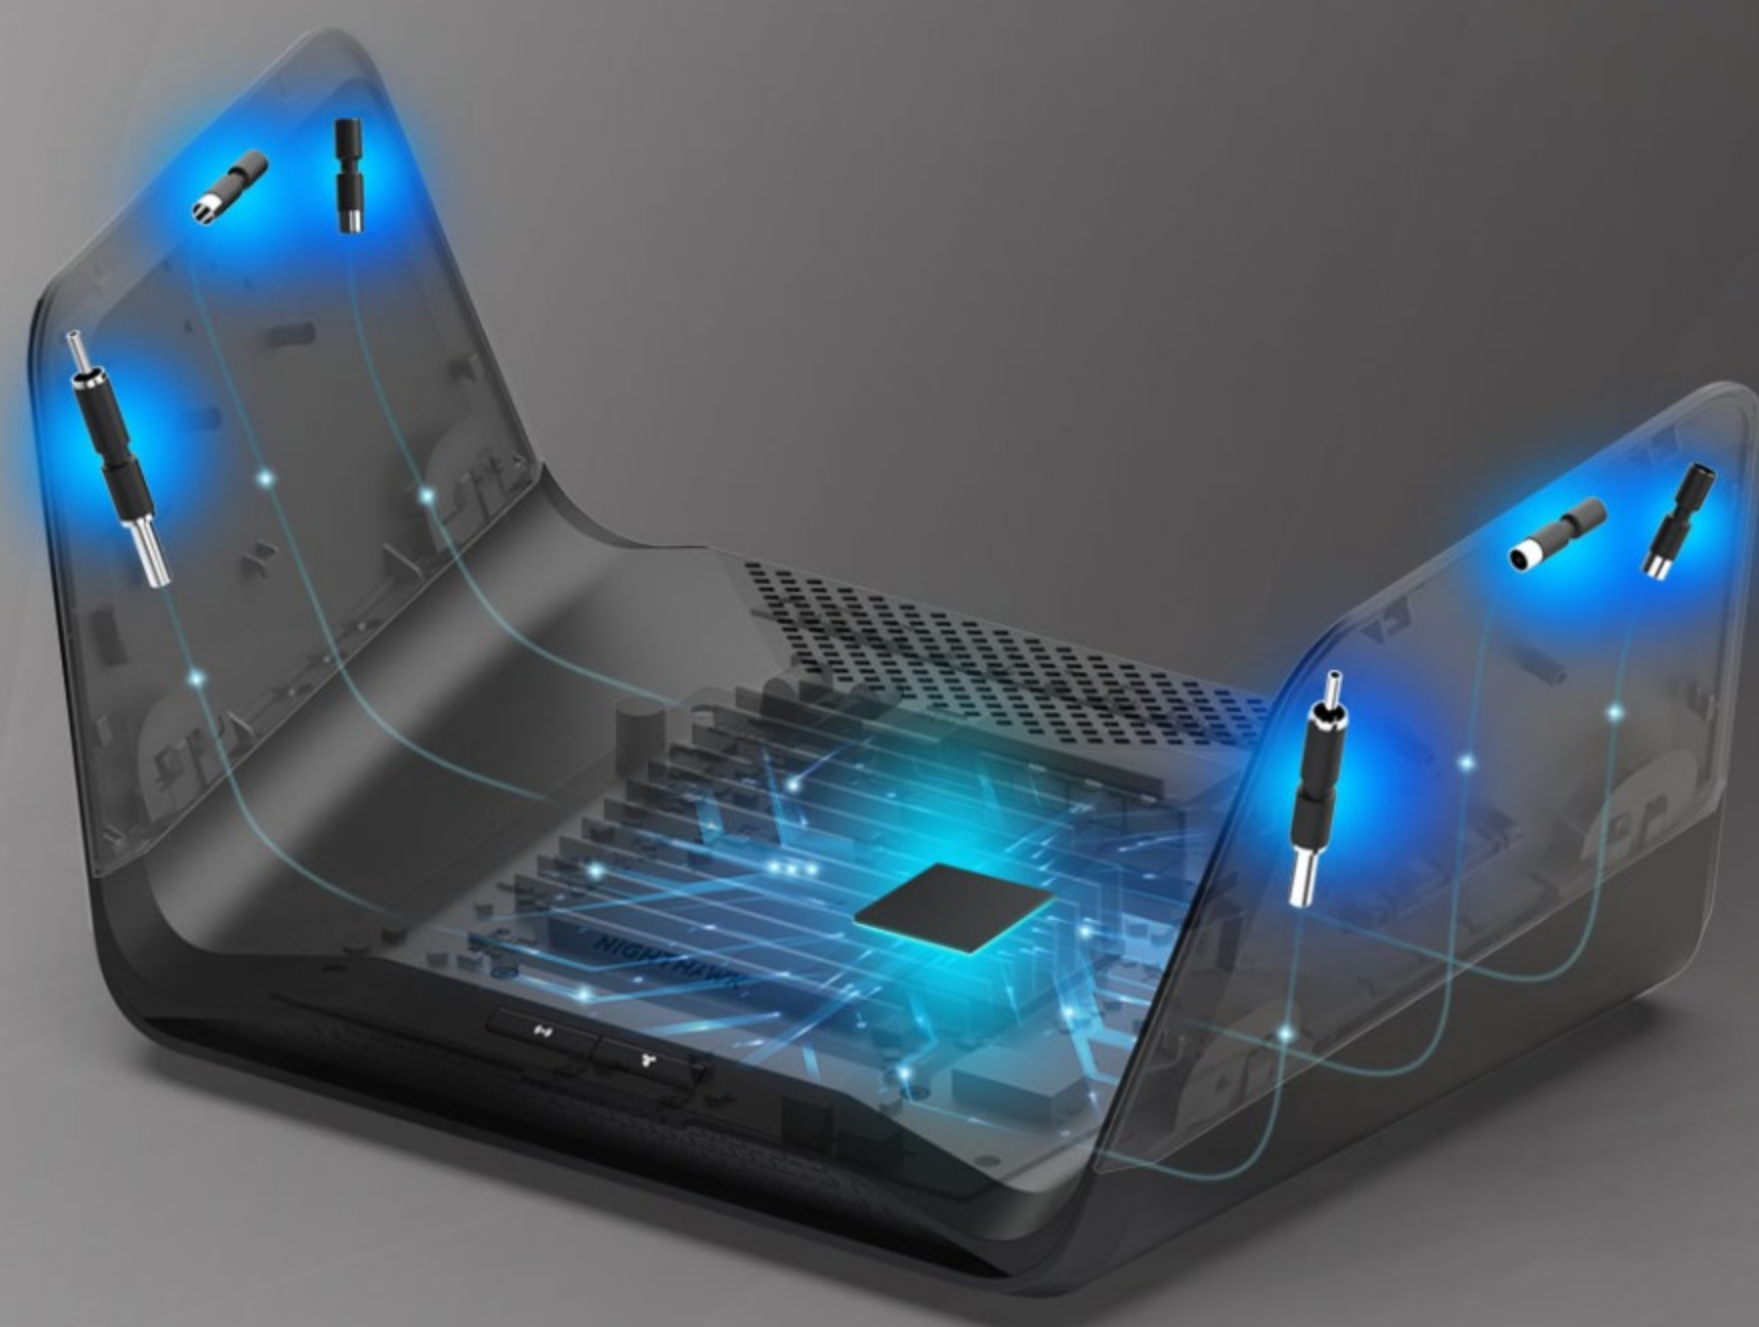

Stronger WiFi Signals
Pre-optimized antennas deliver more reliable connections and coverage up to 2,500 sq.ft.

FASTER GAMING, FASTER STREAMING

8 simultaneous WiFi streams ensure everyone in your house enjoys no-lag AR/VR gaming, uninterrupted 8K streaming, and smooth video calls all at the same time

WIFI 6E, THE FASTEST WIFI EVER

A new 6GHz band provides the fastest speed and the greatest capacity for new WiFi 6E devices, and reduces data loads on the other two bands so WiFi speed increases for all devices

[Learn More](#)

WiFi 6E

OUR WIFI SIGNALS JUST GOT BOOSTED

RAXE300 includes proprietary WiFi optimization and six optimally positioned antennas to deliver more capacity, stronger and more reliable connections, and less interference to your devices