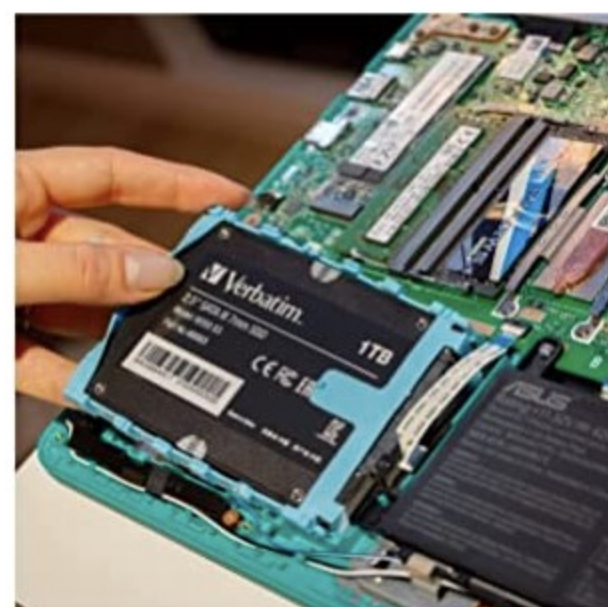

Verbatim 512GB Vi550 SATA III 2.5" SSD Internal Solid State Drive

· Verbatim Vi550 SATA III 2.5" Internal SSDs are an ideal choice for transforming the performance of any hard drive-based PC or laptop computer. Featuring the SATA III INTERFACE, the Vi550 internal SSDs boast transfer speeds of up to 560 MB/s read and up to 535 MB/s write*. with transfer speeds far superior to mechanical hard drives, get ready to experience decreased system boot time, more efficient multi-tasking, and faster system responsiveness.

· These SSDs utilize cutting-edge 3D NAND flash technology along with an industry renowned Prison controller to deliver lightning-fast and Reliable SSD performance. Backed by Verbatim 3-year limited , The Vi550 SATA III 2.5" Internal SSDs are an ideal choice for upgrading your hard drive-based system. *sequential transfer speeds based on internal testing using at to benchmark. Actual performance may vary depending on host computer environment and use conditions. Transfer speeds are capacity dependent – see spec sheet for additional details.

ABOUT OUR PRODUCT

· These SSDs utilize cutting-edge 3D NAND flash technology along with an industry renowned Prison controller to deliver lightning-fast and Reliable SSD performance.

Backed by Verbatim 3-year limited , The Vi550 SATA III 2.5" Internal SSDs are an ideal choice for upgrading your hard drive-based system.