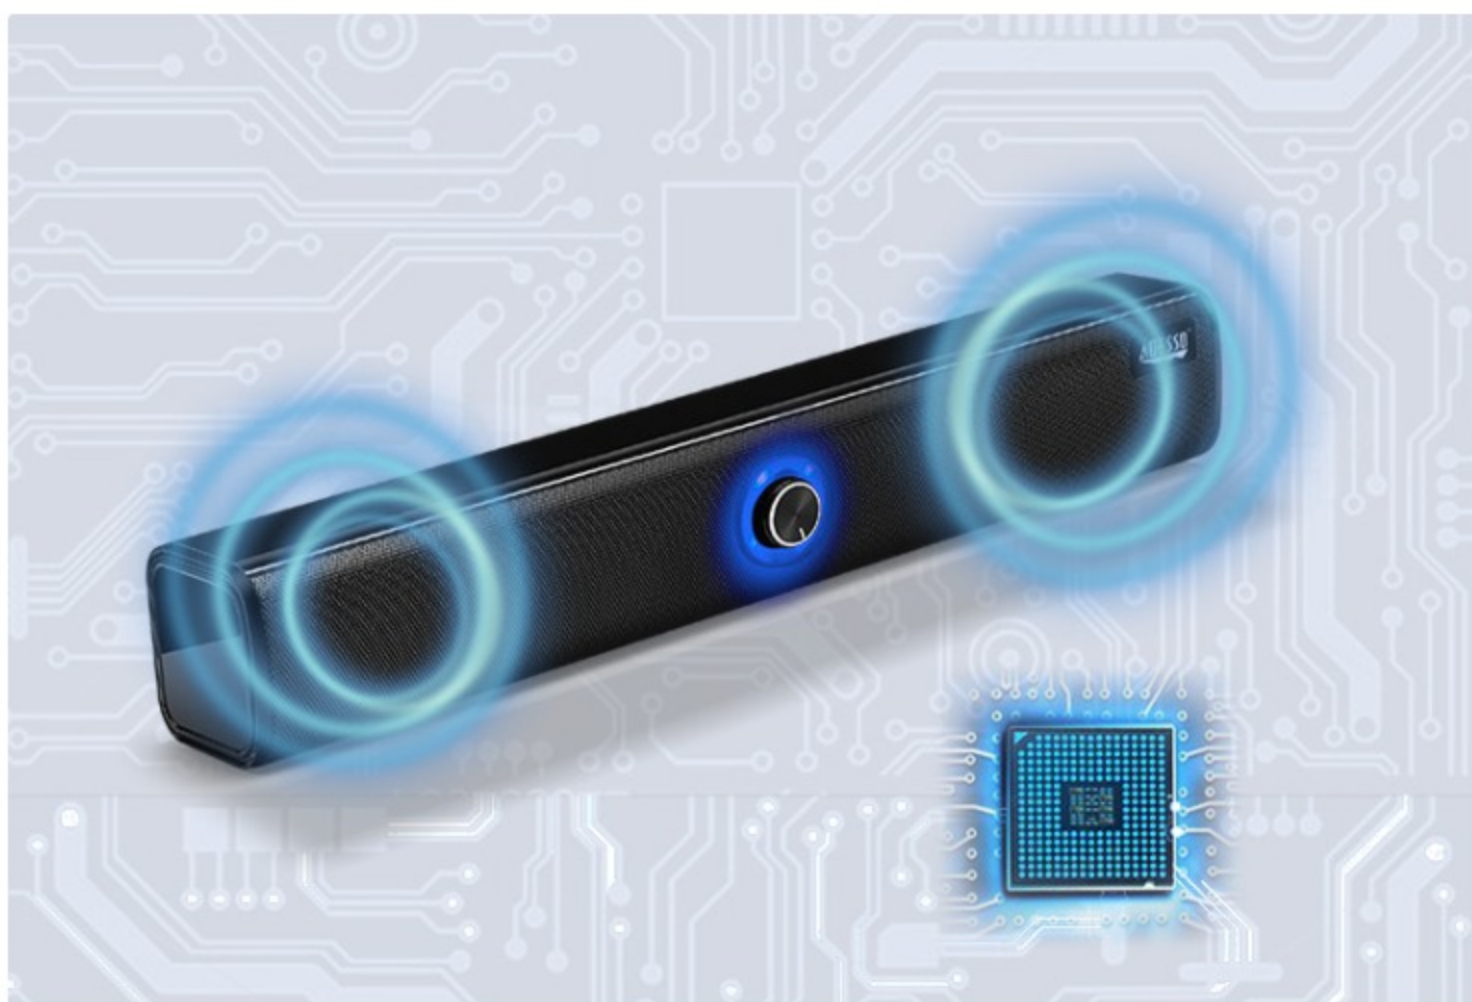

### High Power Output

The Xtream S6 Sound Bar packs with 5w x 2 large dual drive unit. High quality sound lets you indulge in the sea of music. Brings sound to life for a fantastically dynamic Audio experience.

### Built-in Bluetooth Mic & Long Playing Time

Play from morning till night with up to 6 hour playtime; Built-in Bluetooth Mic for hands free personal speakerphone for calls from an iPhone or Smartphone and talking to Siri from your iPhone or iPad.

### Superior Sound Quality

The Xtream S6 Bluetooth and AUX Sound Bar Speaker packs with 5w x 2 large dual drive unit. High quality sound lets you indulge in the sea of music. Brings sound to life for a fantastically dynamic Audio experience.

### Long Bluetooth Range

With Bluetooth 5.0 provides fast connection and incredible wireless Bluetooth range of up to 100 feet from your music device.