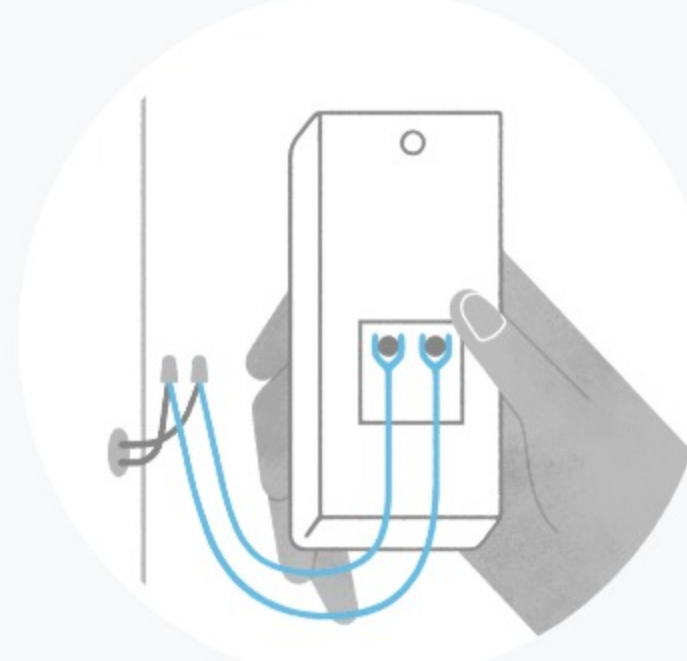

## Visitors or packages, see what matters.

See more of who stops by and check in on package deliveries down low with Head-to-Toe HD+ Video in 1536p. Then, get notifications when a package is detected within the specified zone with new Package Alerts, an exclusive Ring Protect subscription feature.

## Let Alexa get the door.

Can't get the door? We've got you covered. With built-in Alexa Greetings, an exclusive Ring Protect subscription feature, Pro 2 automatically greets anyone who stops by, lets delivery drivers know where to leave your packages, and records detailed video messages, all on its own.

## Elevated style, DIY installation.

Turn off power at the breaker and connect the included Pro Power Kit to your doorbell's chime inside.

Outside, disconnect your existing doorbell button. Connect doorbell wires to the back of Video Doorbell Pro 2.

Secure your Ring doorbell to your home, attach your faceplate, and turn power on at the breaker. Use the Ring App to continue setup.