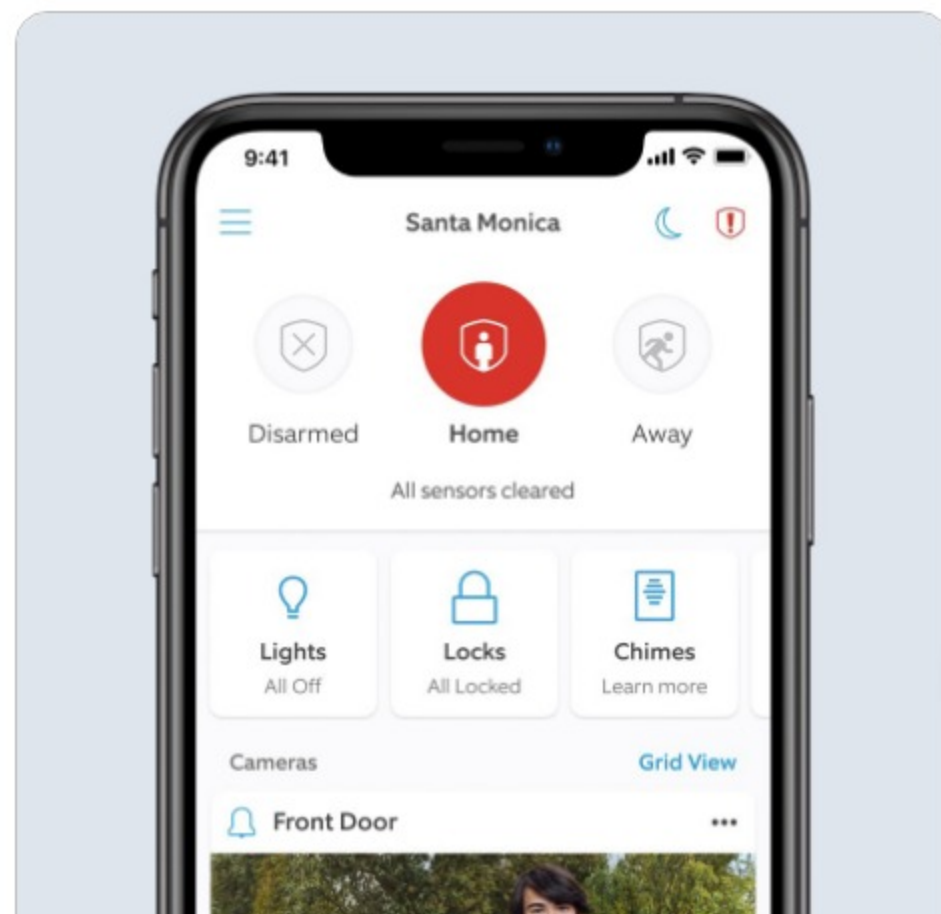

Secure your Ring doorbell to your home, attach your faceplate, and turn power on at the breaker. Use the Ring App to continue setup.

## Complete Control from the Ring App.

### Real-Time Notifications

Receive real-time notifications on your phone and tablet to stay in-the-know when anything happens at home.

### Live View

Get real-time video and audio with the Live View button. Need to let a guest in? Lock and unlock a compatible smart lock with a simple tap.<sup>2</sup>