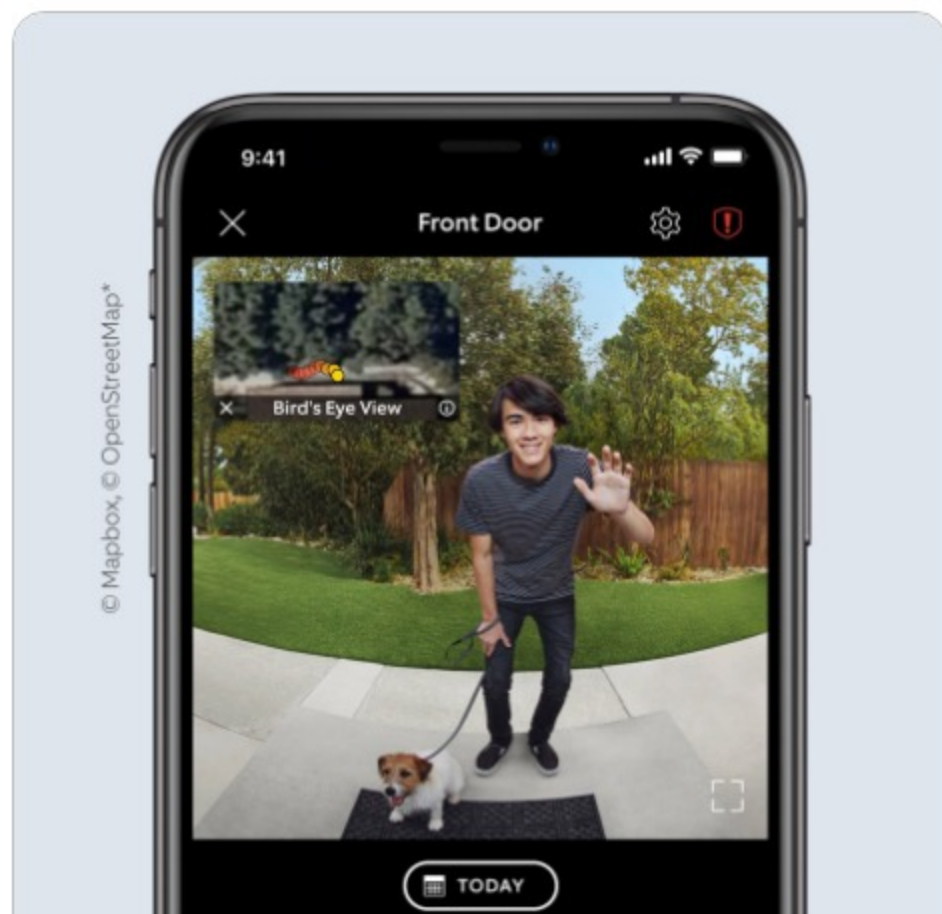

Live View

Get real-time video and audio with the Live View button. Need to let a guest in? Lock and unlock a compatible smart lock with a simple tap.²