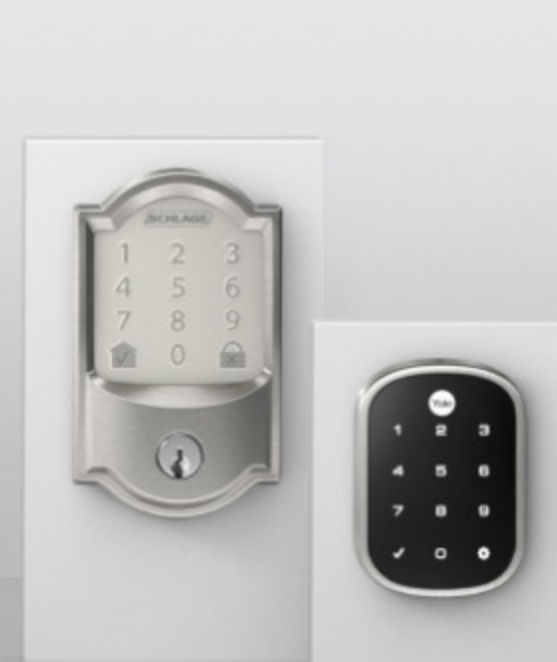

### Connected Devices

Connect to select Ring devices to see what's happening and control them all from a single dashboard.

## Works with Ring Video Doorbells

Do more with your Video Doorbell and connect it to an array of compatible devices to help create a smarter, secure home.

### Connect Your Ring of Security

Link Video Doorbells and all your Ring devices to the Ring App to make your security work better together, so you can control them all from your phone or tablet.

### "Alexa, show me my front door."

Enjoy hands-free home monitoring with select Alexa-enabled devices. Hear custom notifications and use Two-Way Talk with Echo Dot, launch video with Echo Show and more.