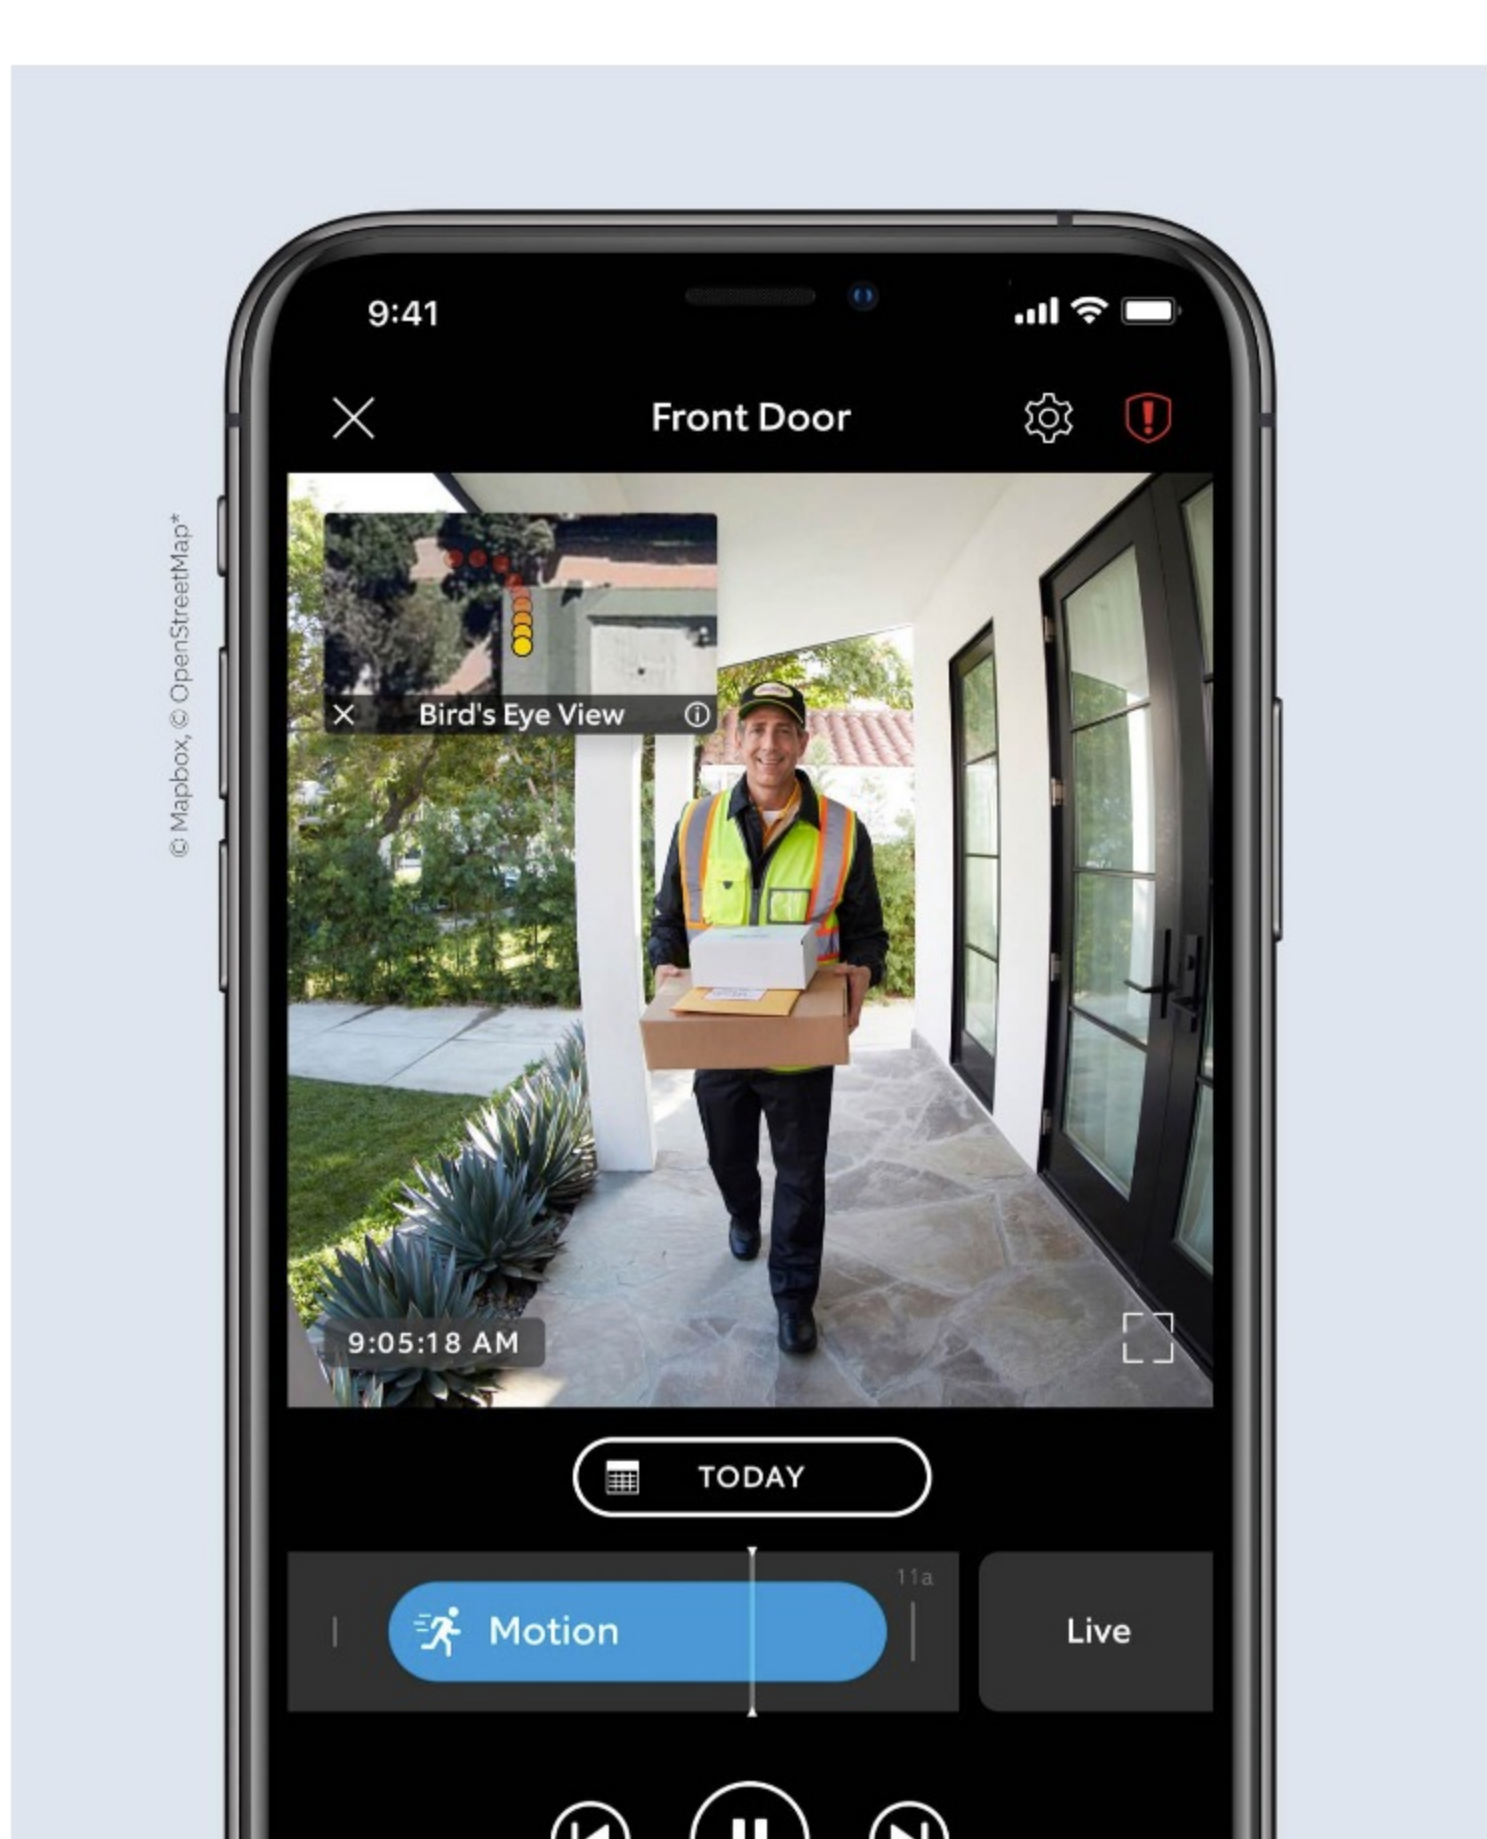

Works with Ring Video Doorbells

Do more with your Video Doorbell and connect it to an array of compatible devices to help create a smarter, secure home.

Connect Your Ring of Security

Link Video Doorbells and all your Ring devices to the Ring App to make your security work better together, so you can control them all from your phone or tablet.

"Alexa, show me my front door."

Enjoy hands-free home monitoring with select Alexa-enabled devices. Hear custom notifications and use Two-Way Talk with Echo Dot, launch video with Echo Show and more.

Open Doors Right From the App

See who's there with Video Doorbells, and open doors for friends and family right from the Ring App with select smart door locks like Schlage Encode.³