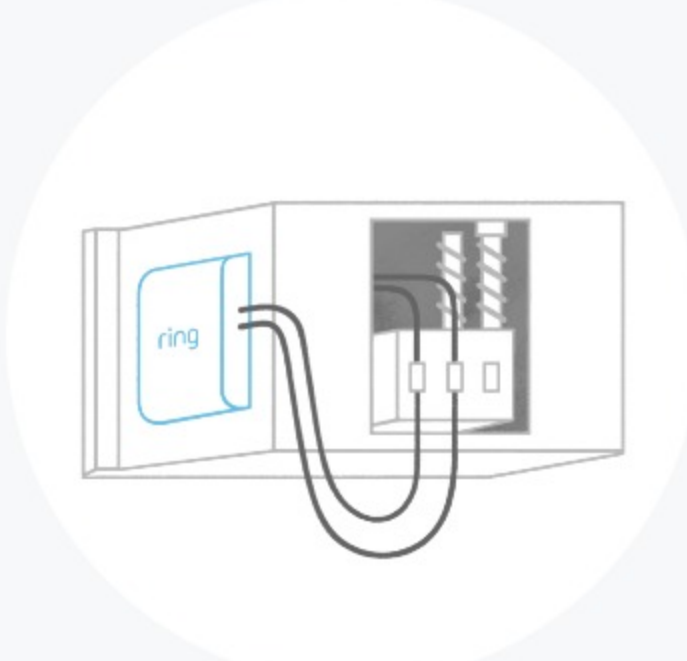

Elevated style, DIY installation.

Turn off power at the breaker and connect the included Pro Power Kit to your doorbell's chime inside.