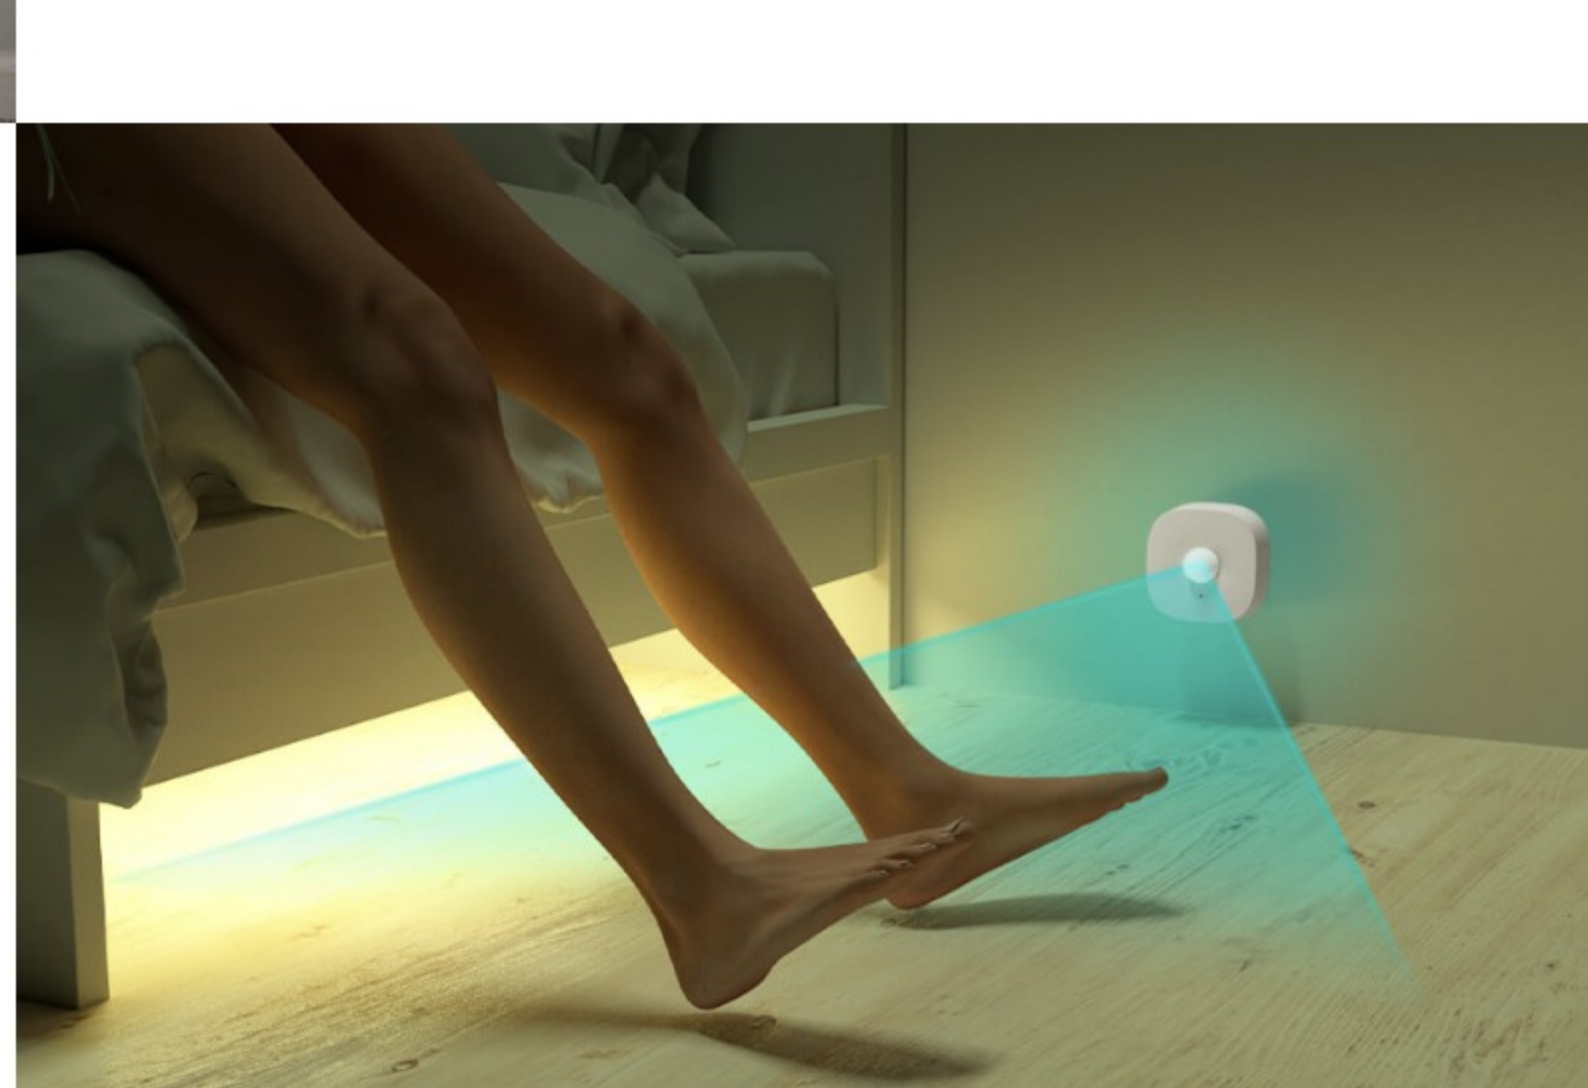

Tactical Control

Use the Controller Box to manipulate the Light Strip. Turn it on or off, reset the Light Strip, and change the current colors.