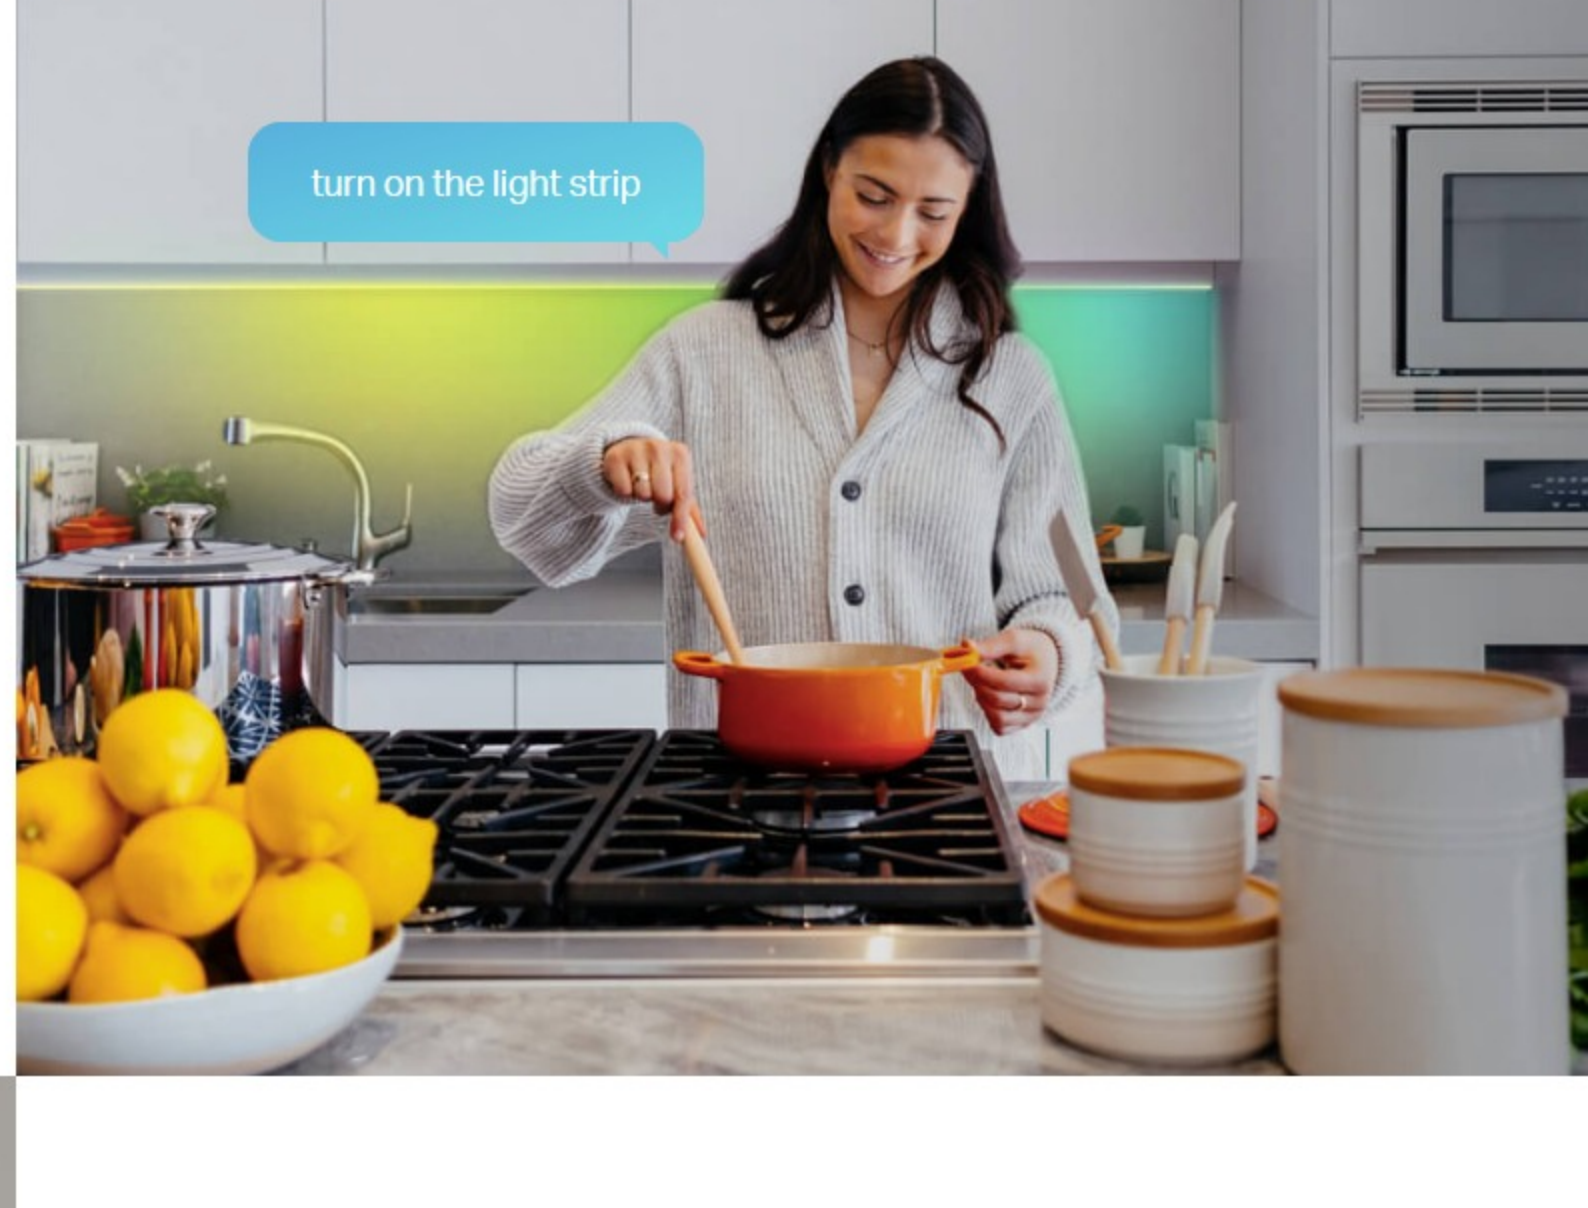

Direct Control

All Tapo Smart Wi-Fi Light Strips let you connect directly to the Tapo App. Take full advantage of all the intelligent features you demand.

Automatic Control

Let the light strip guide you through the night. Connect to the Tapo Sensor* and glow softly as you get up in the night. It will turn itself off after a short period of time without disturbing others.

*Tapo Sensor sold separately, the connectivity to Tapo Sensor will be released later in 2022.