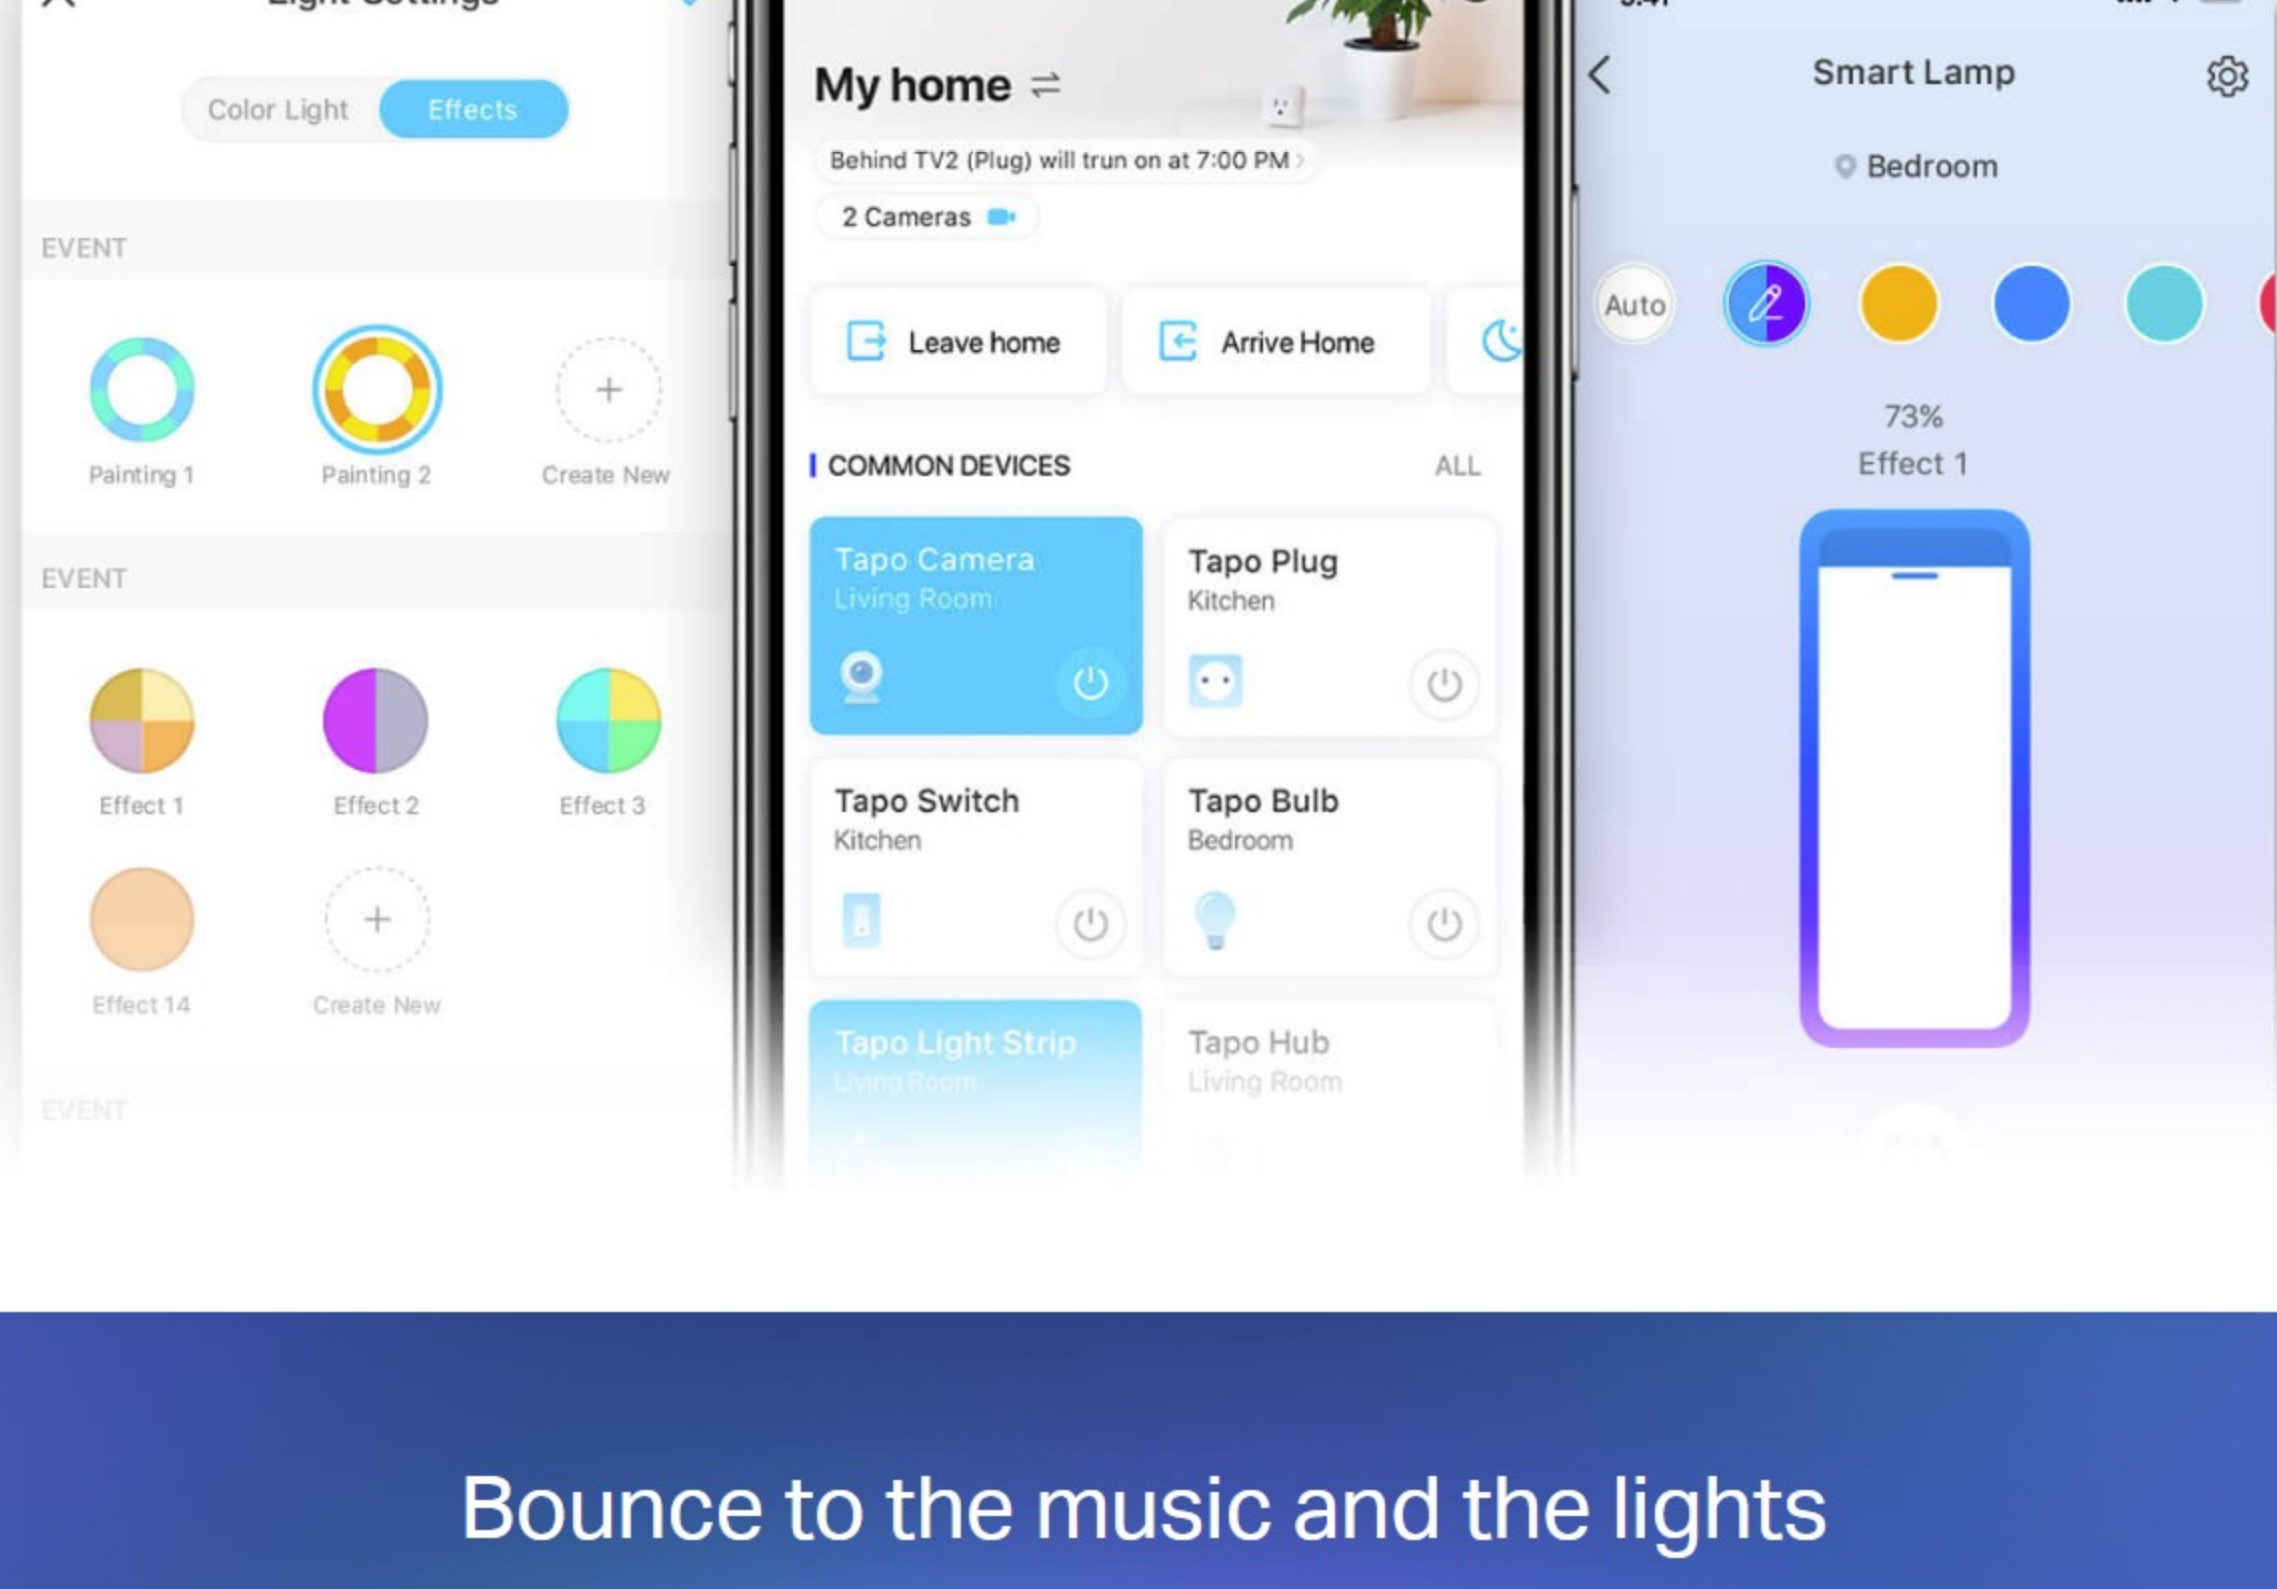

Color Your Digital Life

Automate the individual strips with different colors, timers, brightnesses and warmth. Control them anywhere and anytime within the Tapo app.