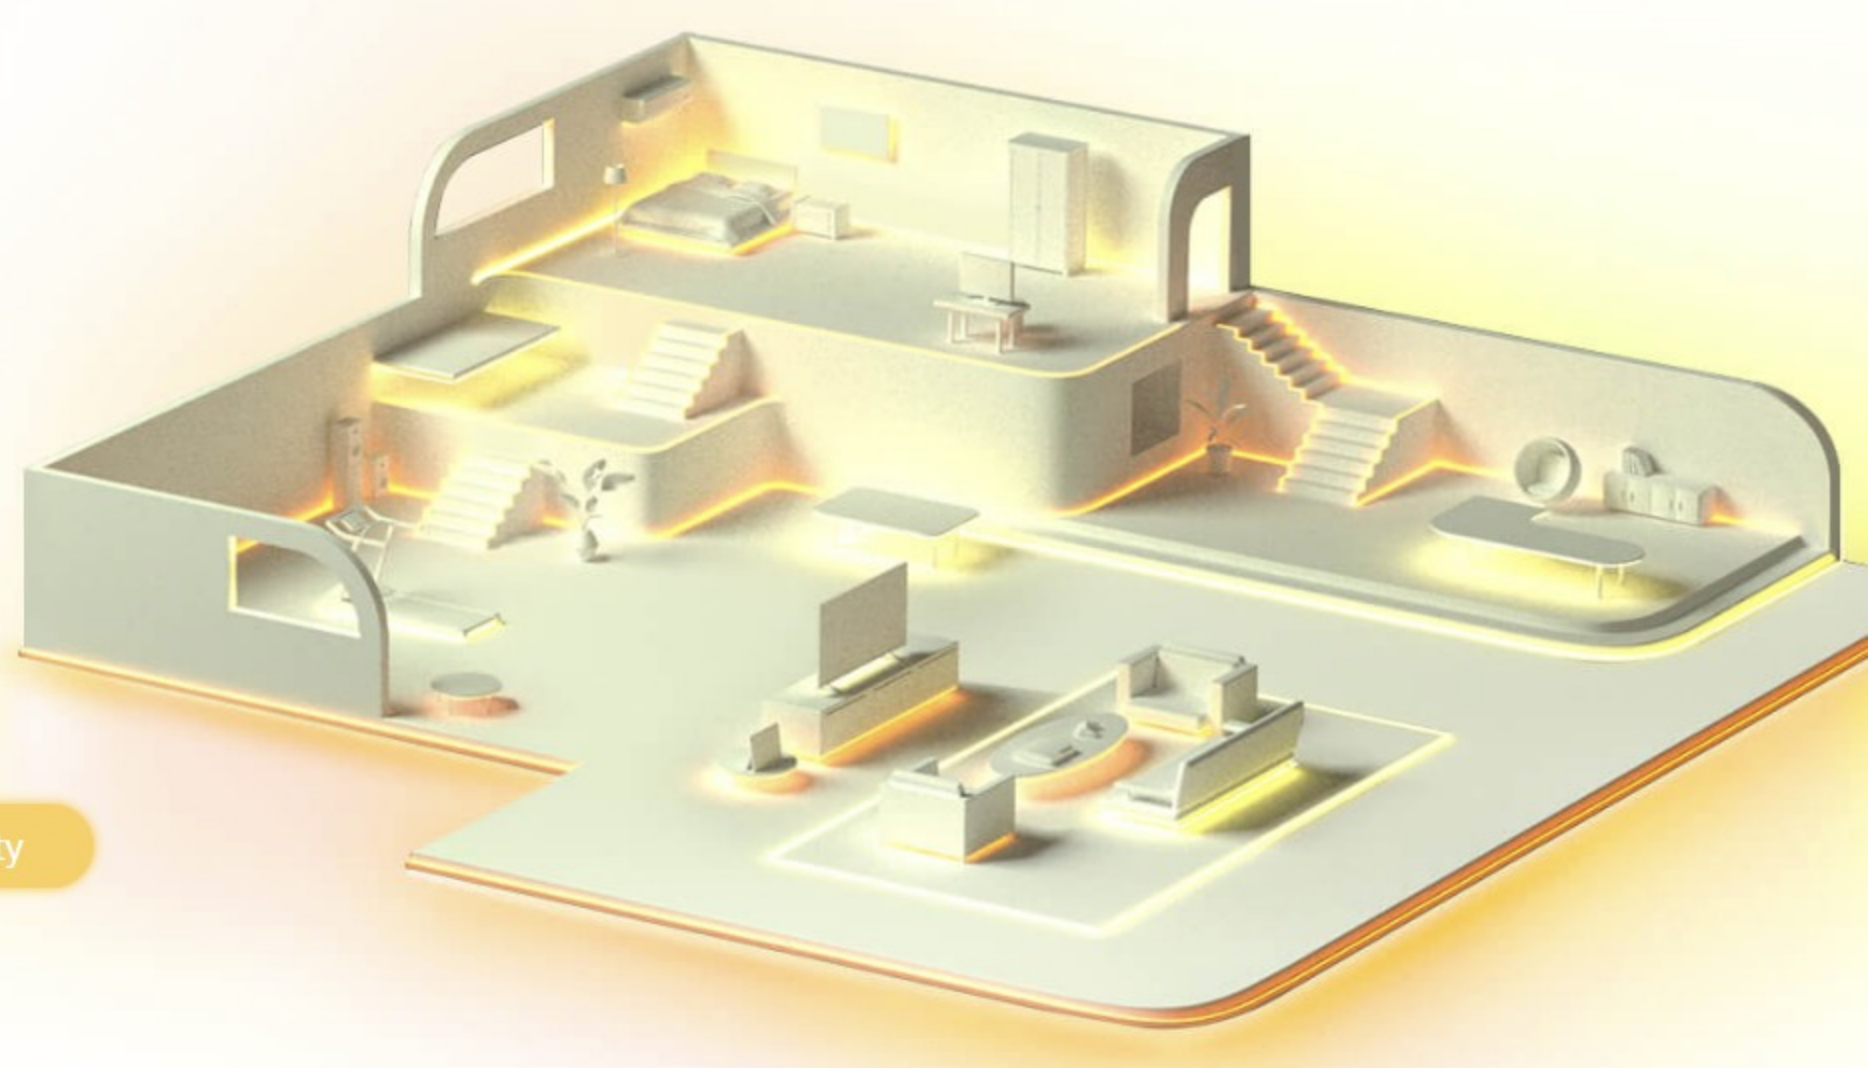

Color Your Life

Full color ambience for every occasion

Fill any room of your house with over 16 million vibrant colors, warm white, or cool daylight to choose from as the mood takes you.

Once you work out how you want your lighting set up, save it, schedule it, and you're ready to go! Set for your times and you can enjoy it.

Gaming Theater Fine Dining Party