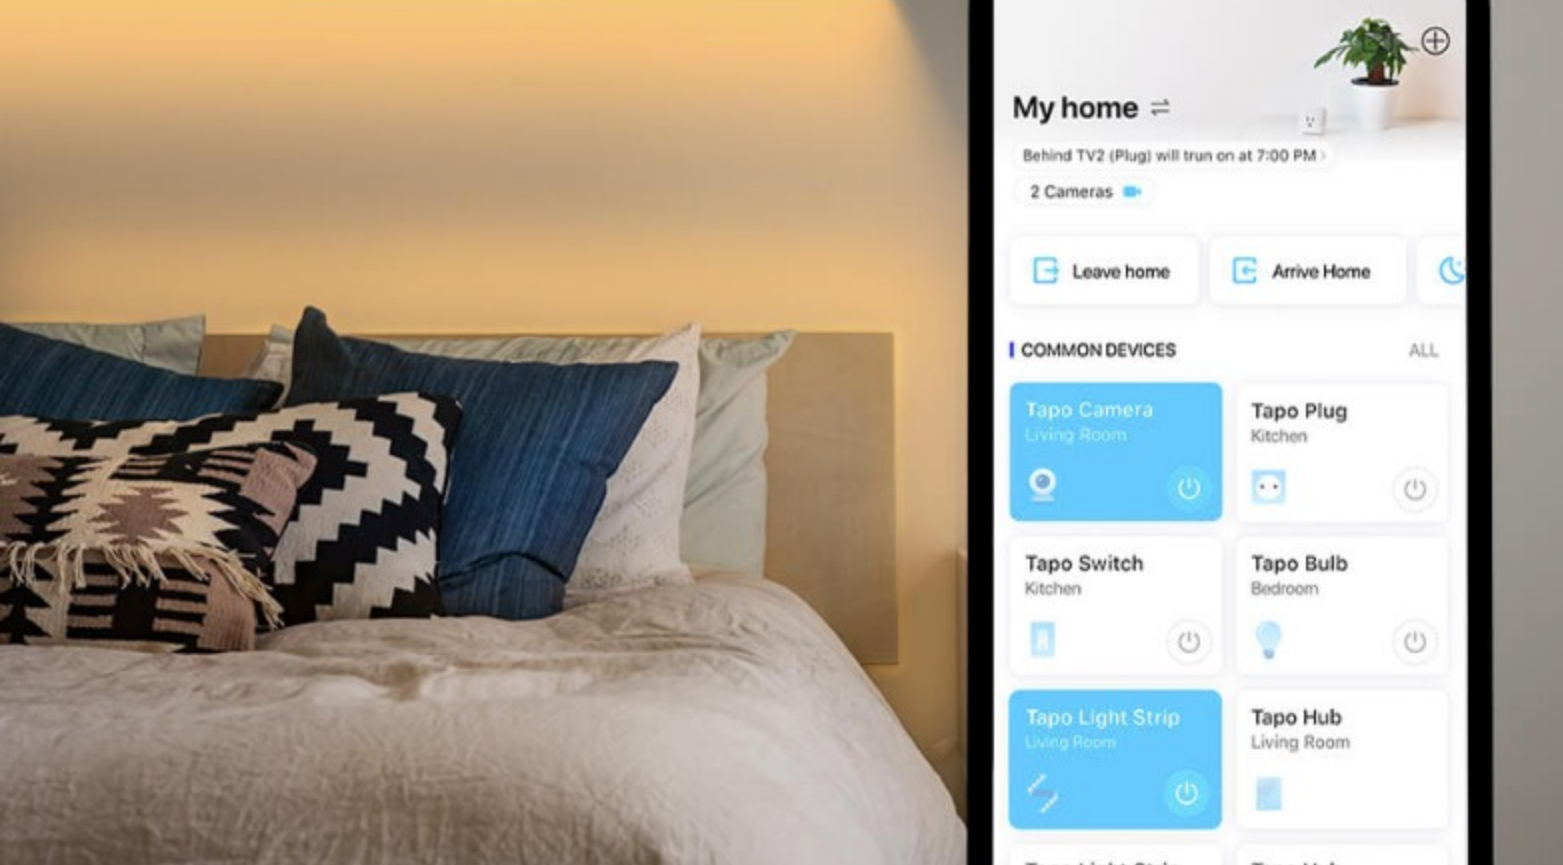

Direct Control

All Tapo Smart Wi-Fi Light Strips let you connect directly to the Tapo App. Take full advantage of all the intelligent features you demand.

Automatic Control

Let the light strip guide you through the night. Connect to the Tapo Sensor* and glow softly as you get up in the night. It will turn itself off after a short period of time without disturbing others.

*Tapo Sensor sold separately, the connectivity to Tapo Sensor will be released later in 2022.