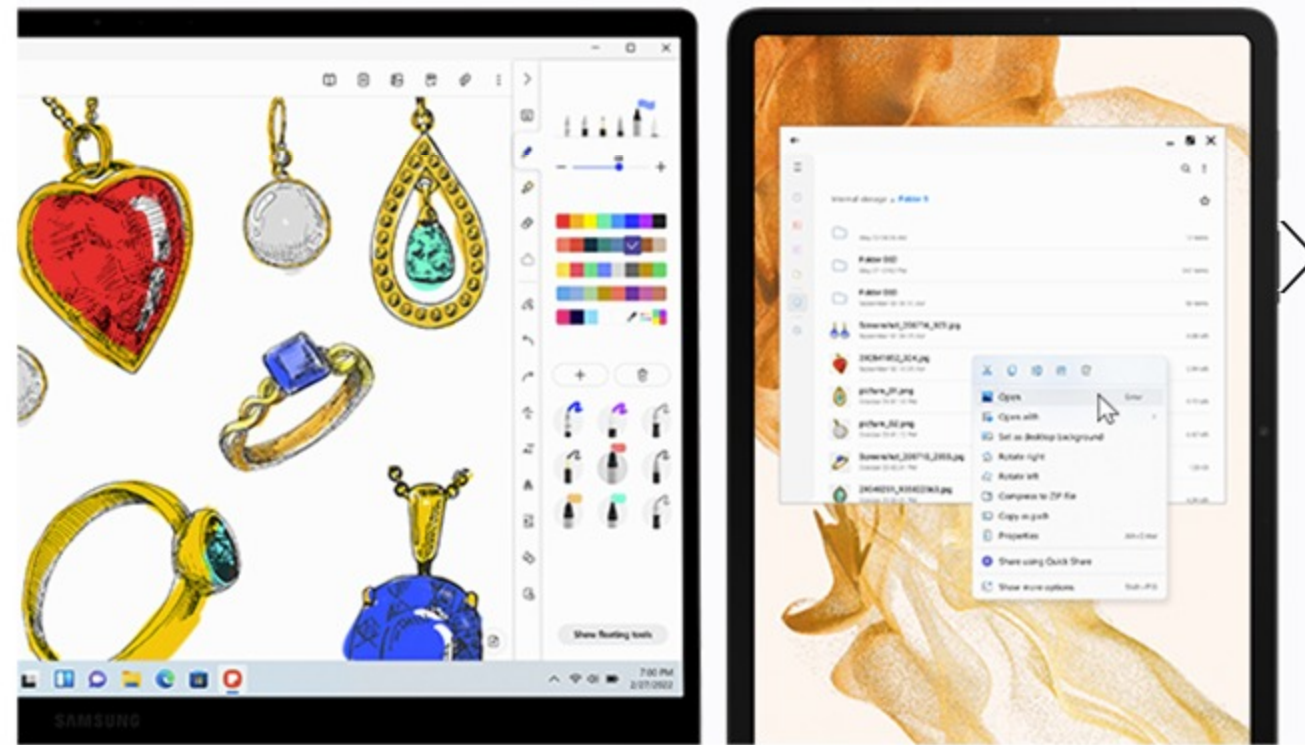

Galaxy Book2

Meet the slim and sleek new Galaxy Book2

Galaxy Book2 offers a wide 39.62cm (15.6") display with plenty of productivity-boosting space.

*Image simulated for illustrative purposes.
**Color availability may vary depending on country.

Light and powerful - only need to carry one

Galaxy Book2 features a long-lasting 54Wh battery and a charger to keep your device up and running.

54Wh

Double the screen, multiply productivity

Connect your Galaxy Book2 with a Galaxy Tab wirelessly to add a second screen.

*Galaxy Tab S8 sold separately.
**Screen image simulated for illustrative purposes.
***The keyboard is installed in the Galaxy Book.
****Second screen is available on selected Galaxy Tablet models only, including Galaxy Tab S7, S7+, S7 FE, S8, S8+ and S8 Ultra.
*****Samsung Multi Control requires updated tablets with One UI 4.1 or higher versions and works on Galaxy Book series devices released in 2021 or later with either Samsung Settings v1.5 (Intel) or Samsung Settings v3.3 (ARM). Some models may have limited feature support.