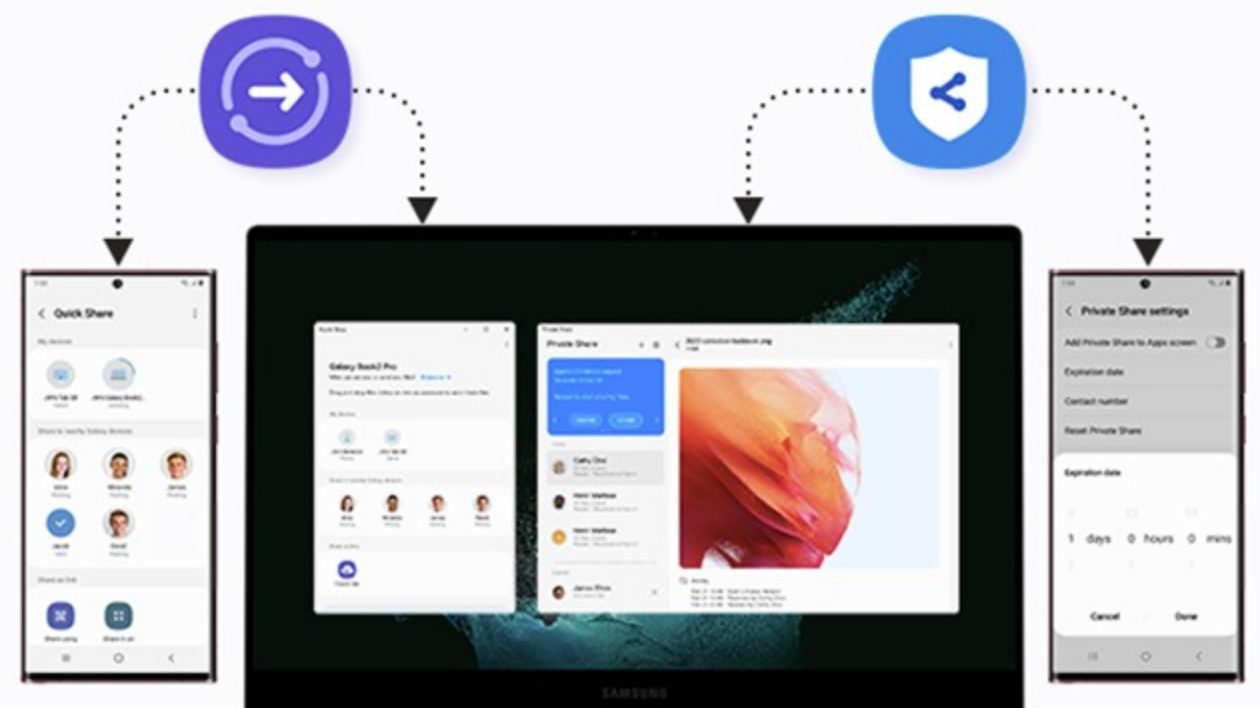

Galaxy Book2 Pro 360

360 degrees of thin and stylish 2-in-1 creativity

This thin and light 2-in-1 laptop works great with S Pen that boasts enhanced low latency.

*Thickness, weight and color availability vary by configuration and country.
**Screen image simulated for illustrative purposes.

Wi-Fi 6E - rev up your data speeds

Galaxy Book2 Pro 360 comes with Wi-Fi 6E, letting you access ultra-fast data speeds of the 6GHz band, more spectrum, and wider channels.

*Wi-Fi 6E availability may vary due to OS version, country, location, network conditions, and other factors.
**Wi-Fi 6E wireless network routers are required and sold separately.

Simple. Secure. Peace of mind sharing

The Quick Share feature is a convenient way to wirelessly send files across Samsung Galaxy devices.

*Available on Galaxy device with One UI 2.1 or later versions installed, and Quick Share uses Bluetooth Low Energy and Wi-Fi. **Screen image simulated for illustrative purposes.
***The transferable type, number, capacity, and expiry date of files as well as the number of simultaneous file shares in Private Share may be limited.

Set up, sign on and enjoy your new Galaxy Book2 Pro 360

Galaxy Book Smart Switch and Single Sign-On combine to make it easy to setup a new Galaxy Book2 Pro 360.

*Availability of Galaxy Book Smart Switch may vary depending on OS, and the transferable files are informed during program execution. **Single Sign-On works on apps including Quick Share, SmartThings, Bixby, Samsung Bluetooth Sync, Samsung Multi Control, Samsung Notes and Samsung Gallery.