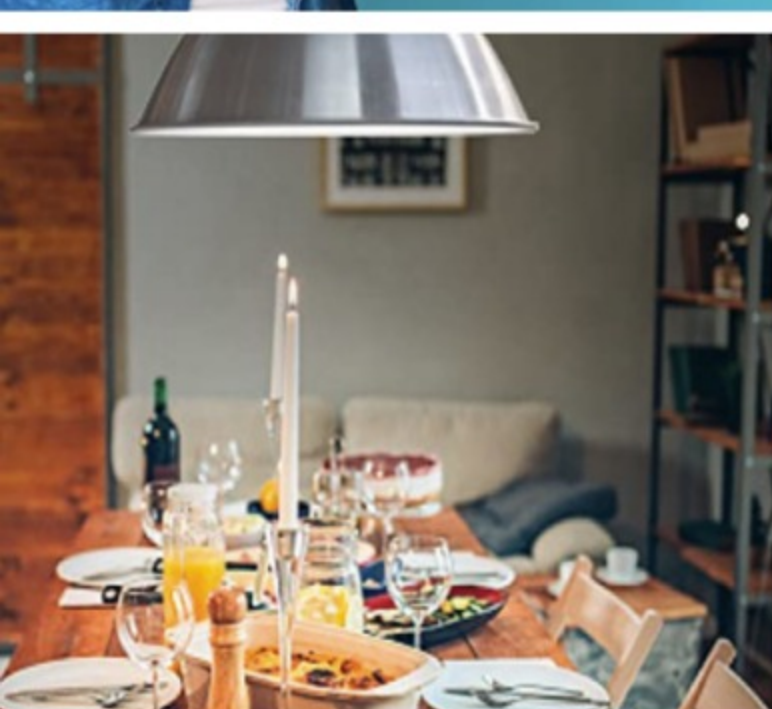

sengled

Soft White WI-FI LED Bulb

NO HUB REQUIRED

25,000 HRS | **3 YEAR WARRANTY**

U.S. BASED LIVE CUSTOMER SERVICE

Sengled brings out brighter, more vibrant colors!

800 lm, CRI 90+

650 lm, CRI 80