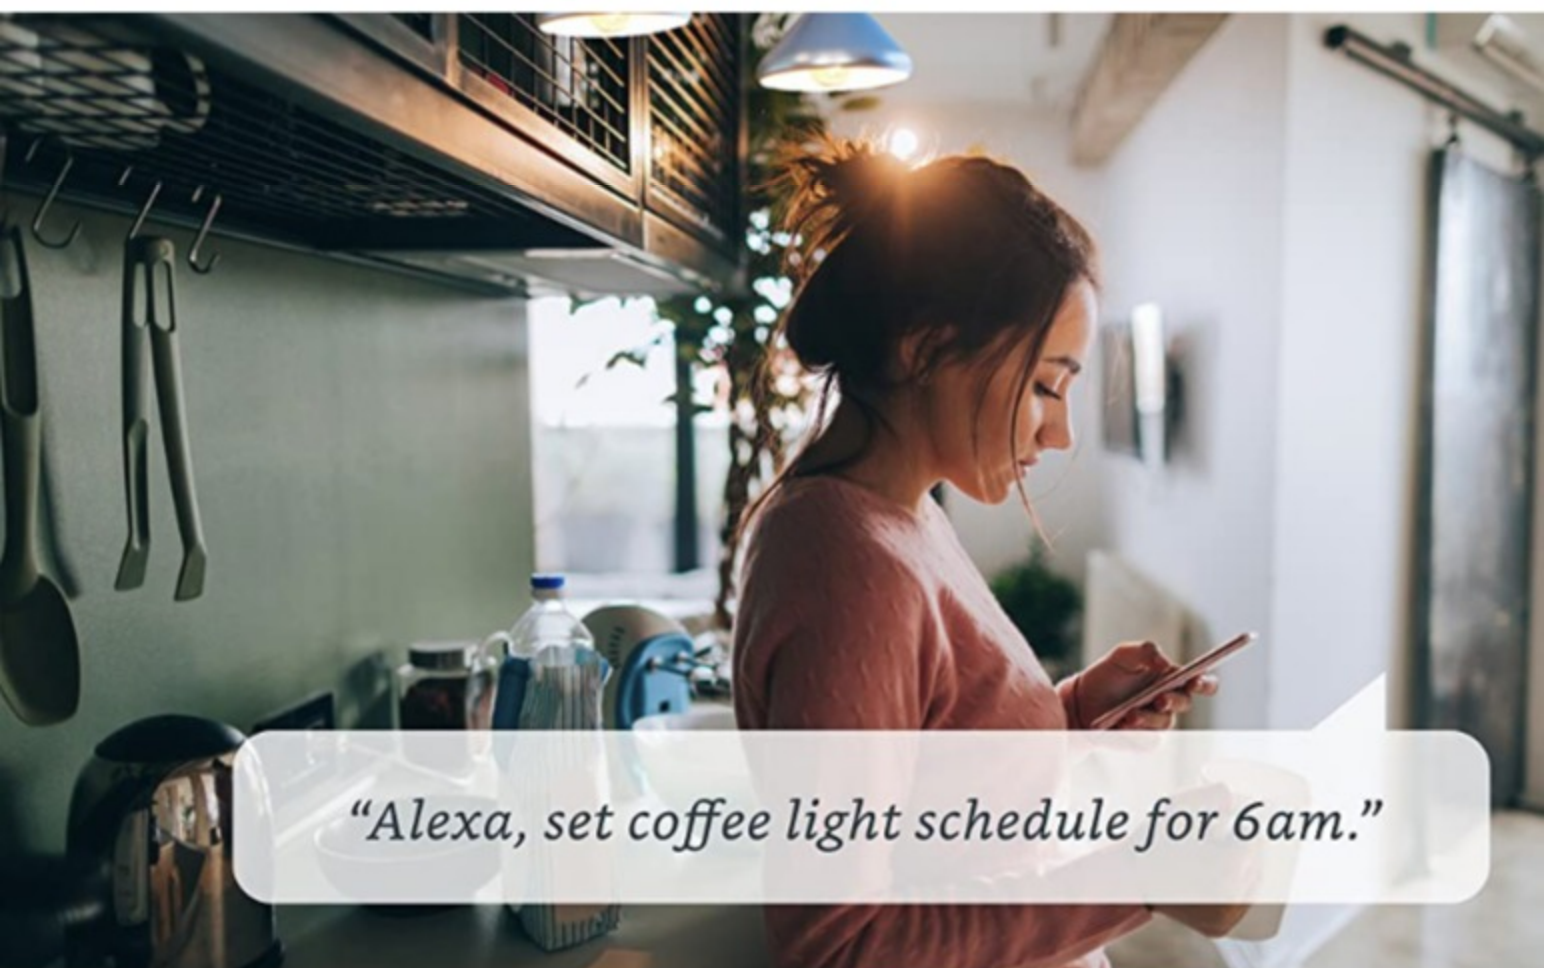

Set lighting schedules to turn lights on after work