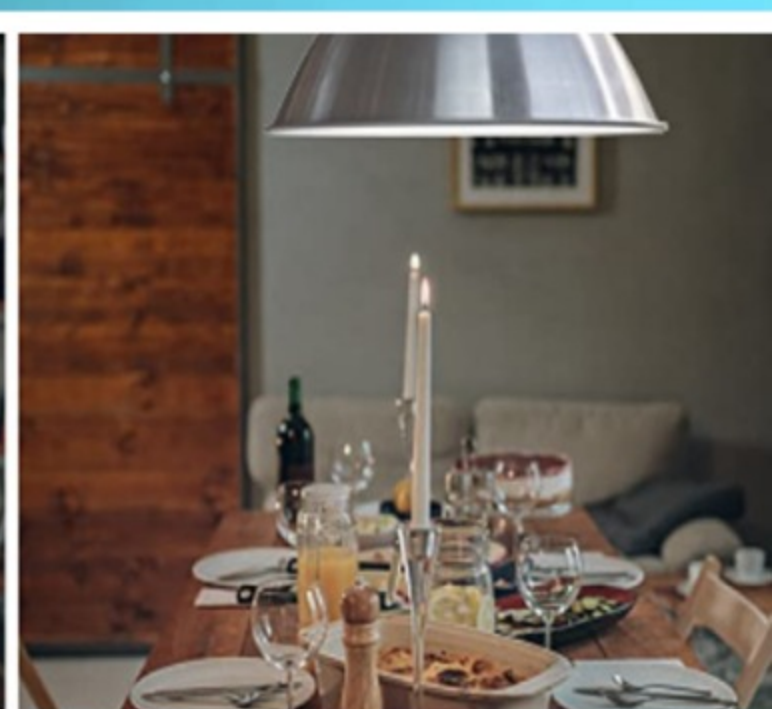

sengled

Soft White WI-FI LED Bulb

NO HUB REQUIRED

25,000 HRS | **3 YEAR WARRANTY**

U.S. BASED LIVE CUSTOMER SERVICE

Sengled brings out brighter, more vibrant colors!

800 lm, CRI 90+

650 lm, CRI 80

Set lighting schedules to turn lights on after work

EASY TO SETUP
Connect to your home 2.4GHz Wi-Fi router in minutes!