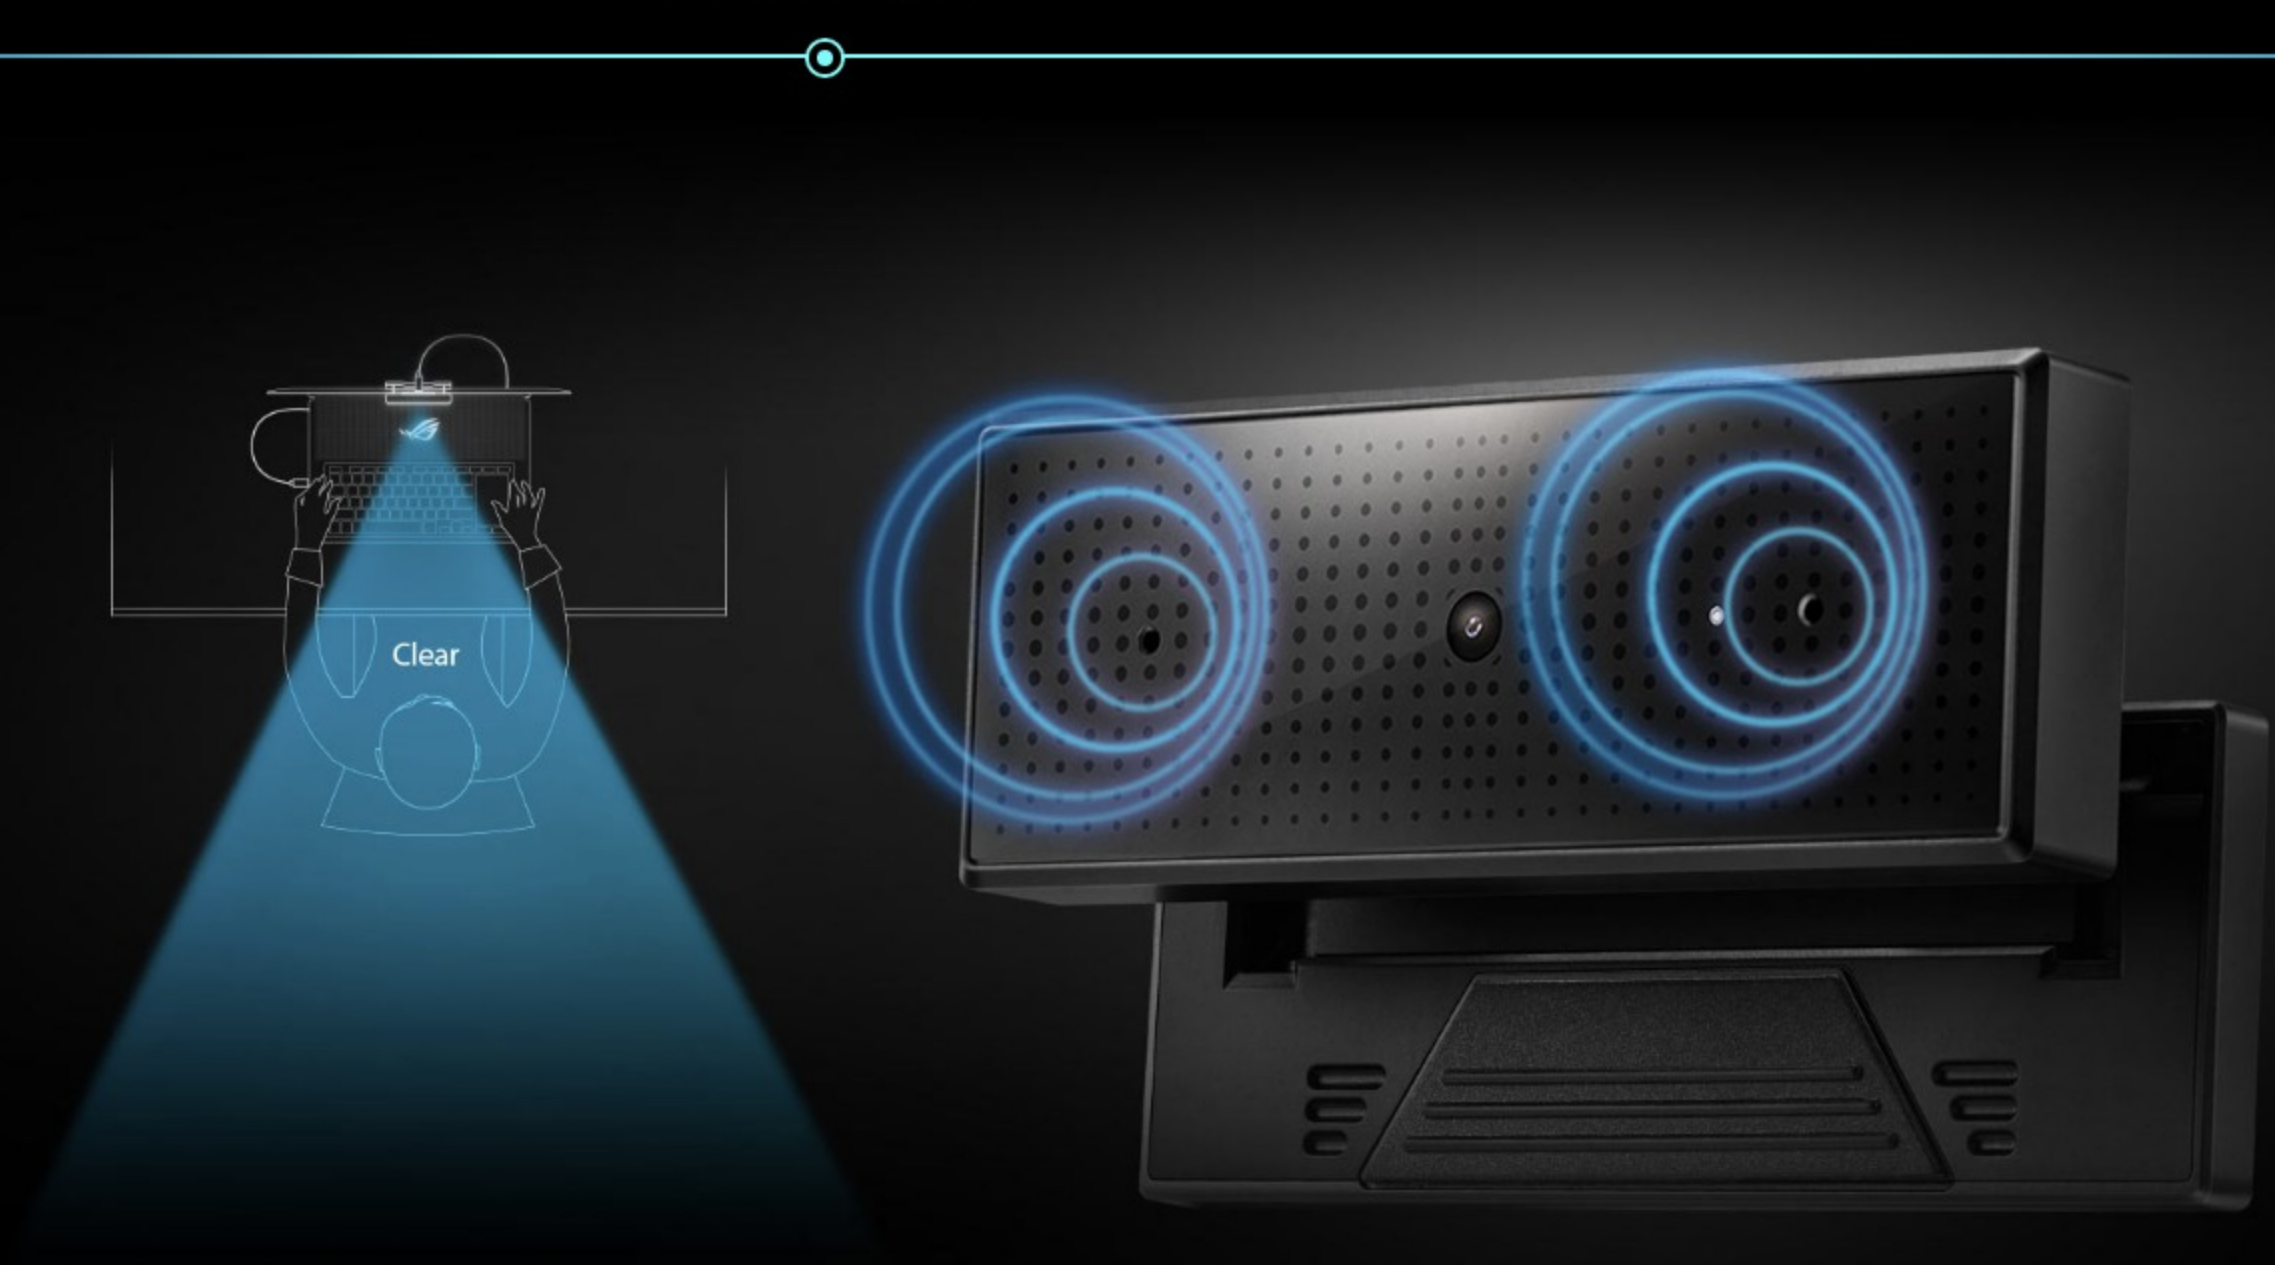

Beamforming mics with AI noise-cancelation technology

Beamforming microphones with ASUS AI Noise-Cancellation technology prime **ROG Eye S** to deliver audio perfection. The smart mics are able to detect and minimize 500-million types of background noise while preserving vocal harmonics, ensuring crystal-clear communication. Background chit-chat, keyboard clatter and mouse clicks are reduced by up to 95%.

Beamforming mic

AI noise-cancelation technology