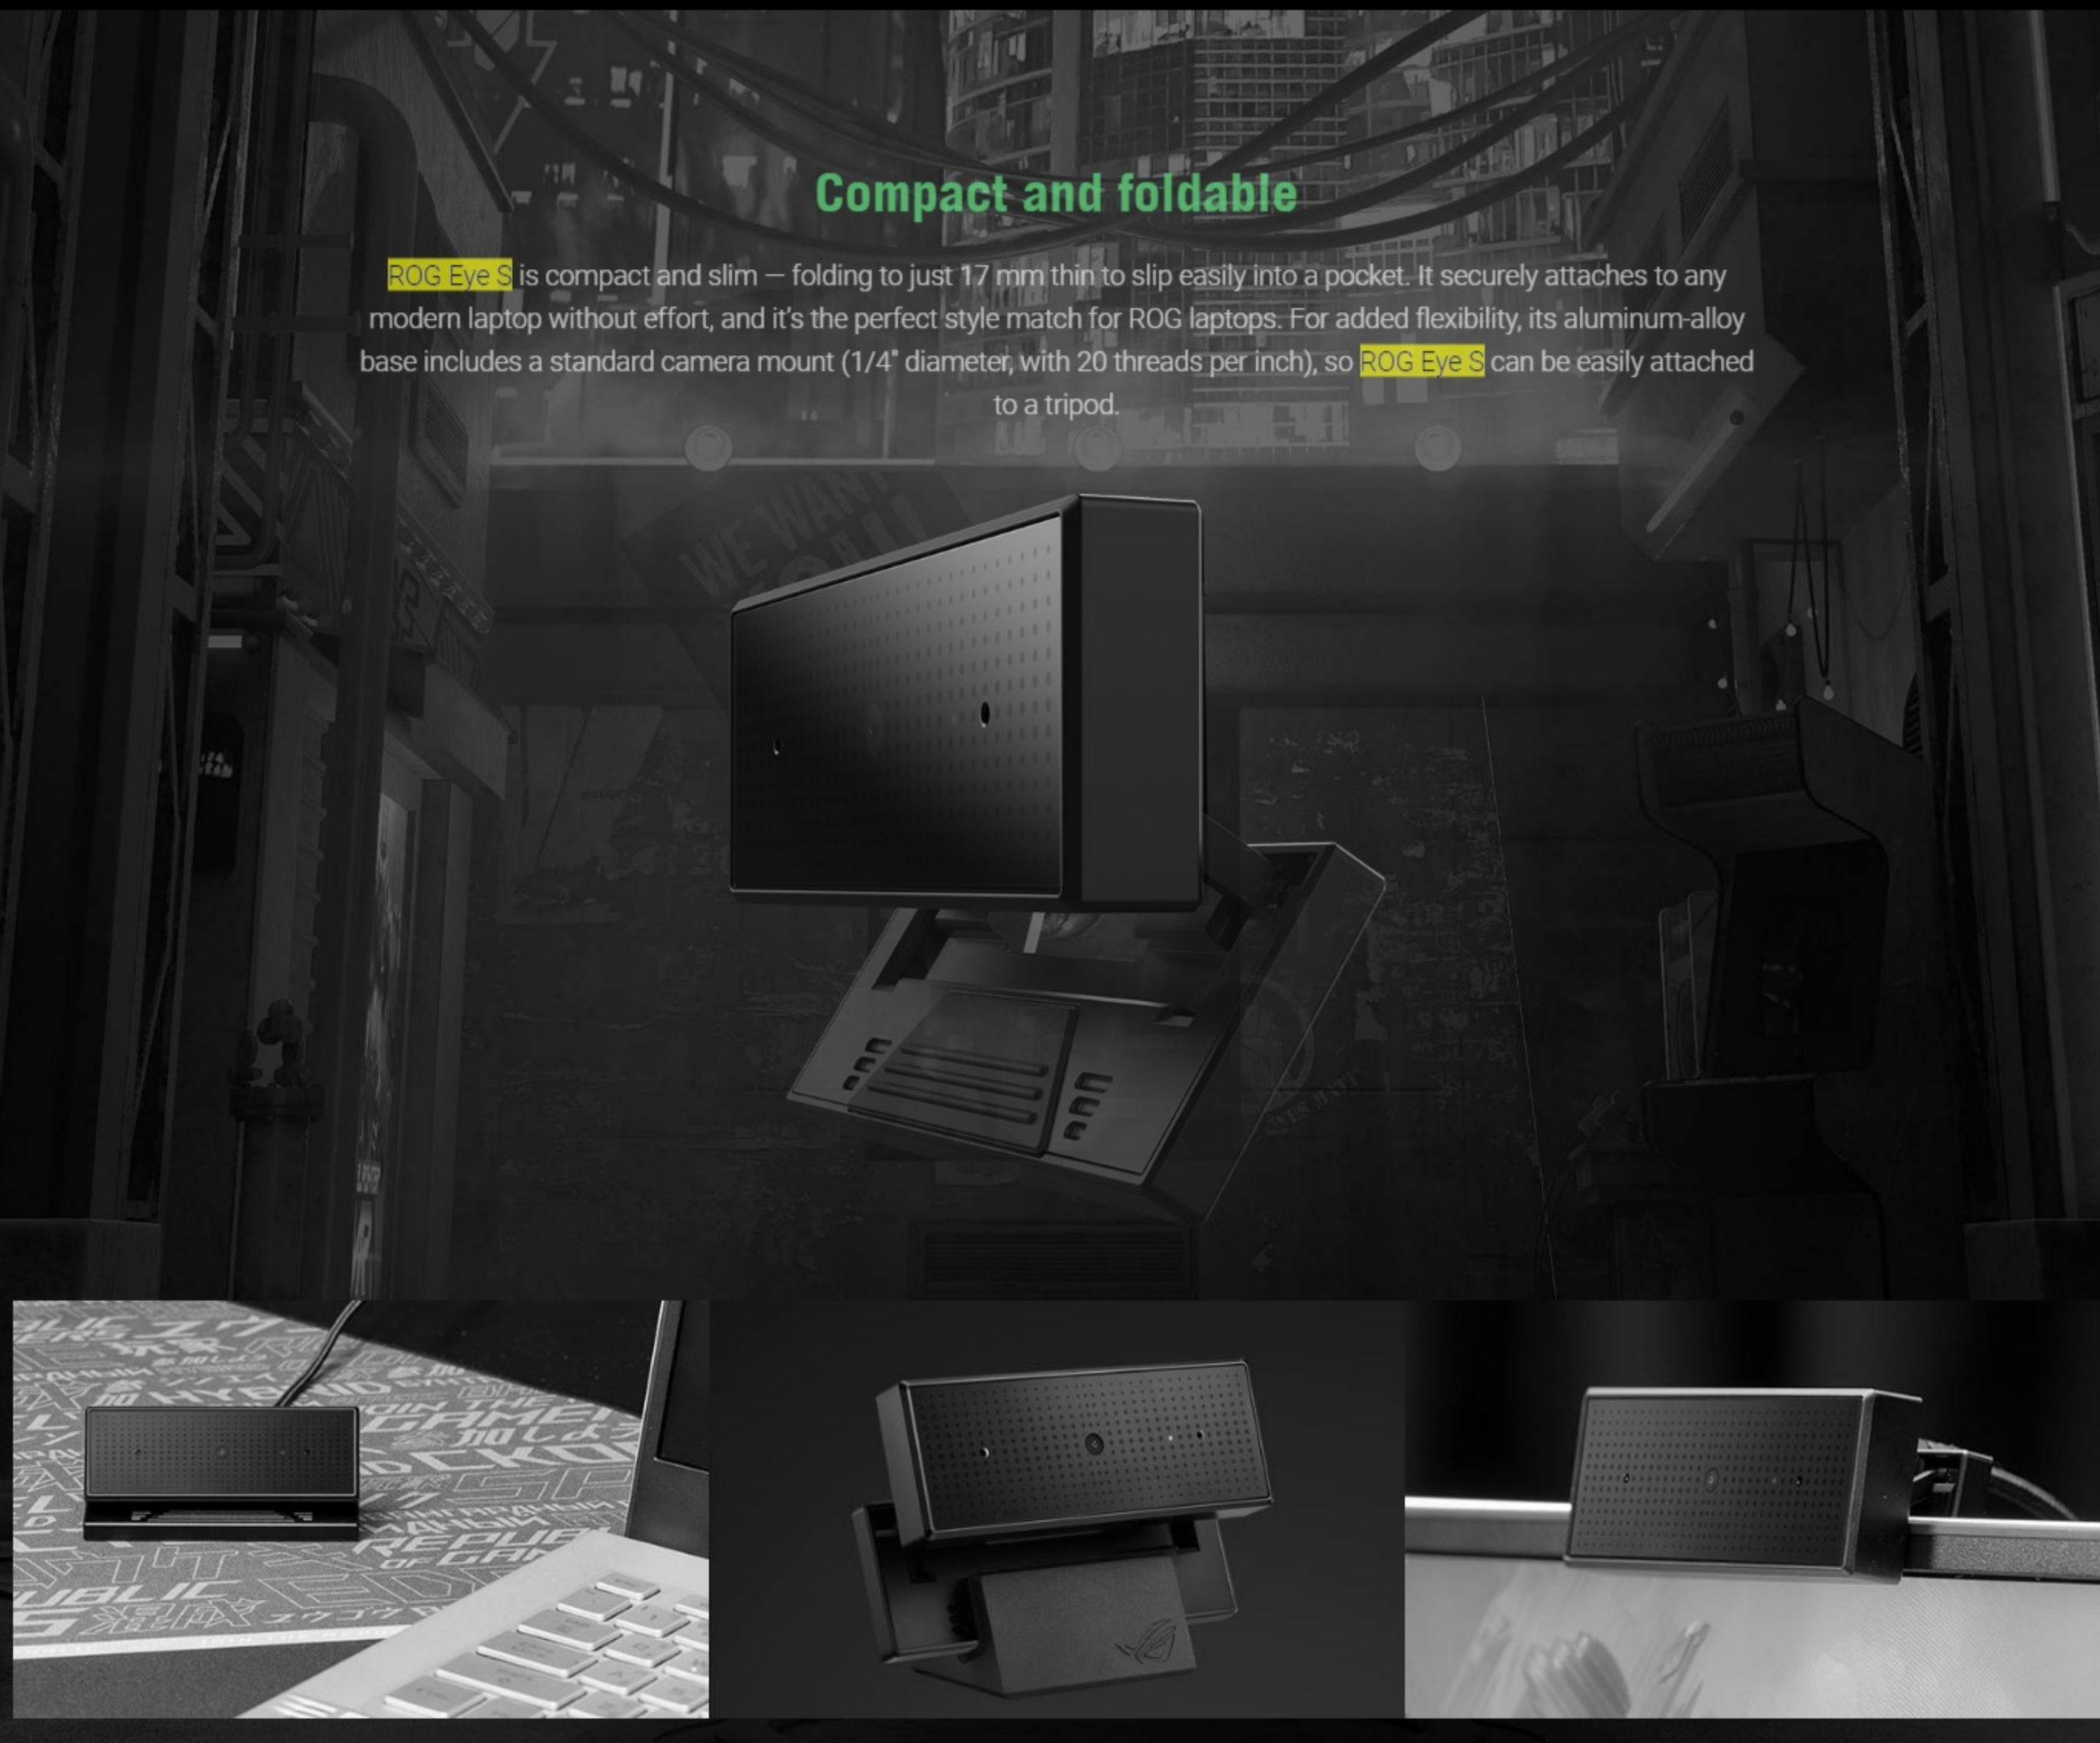

Compact and foldable

ROG Eye S is compact and slim – folding to just 17 mm thin to slip easily into a pocket. It securely attaches to any modern laptop without effort, and it's the perfect style match for ROG laptops. For added flexibility, its aluminum-alloy base includes a standard camera mount (1/4" diameter, with 20 threads per inch), so **ROG Eye S** can be easily attached to a tripod.