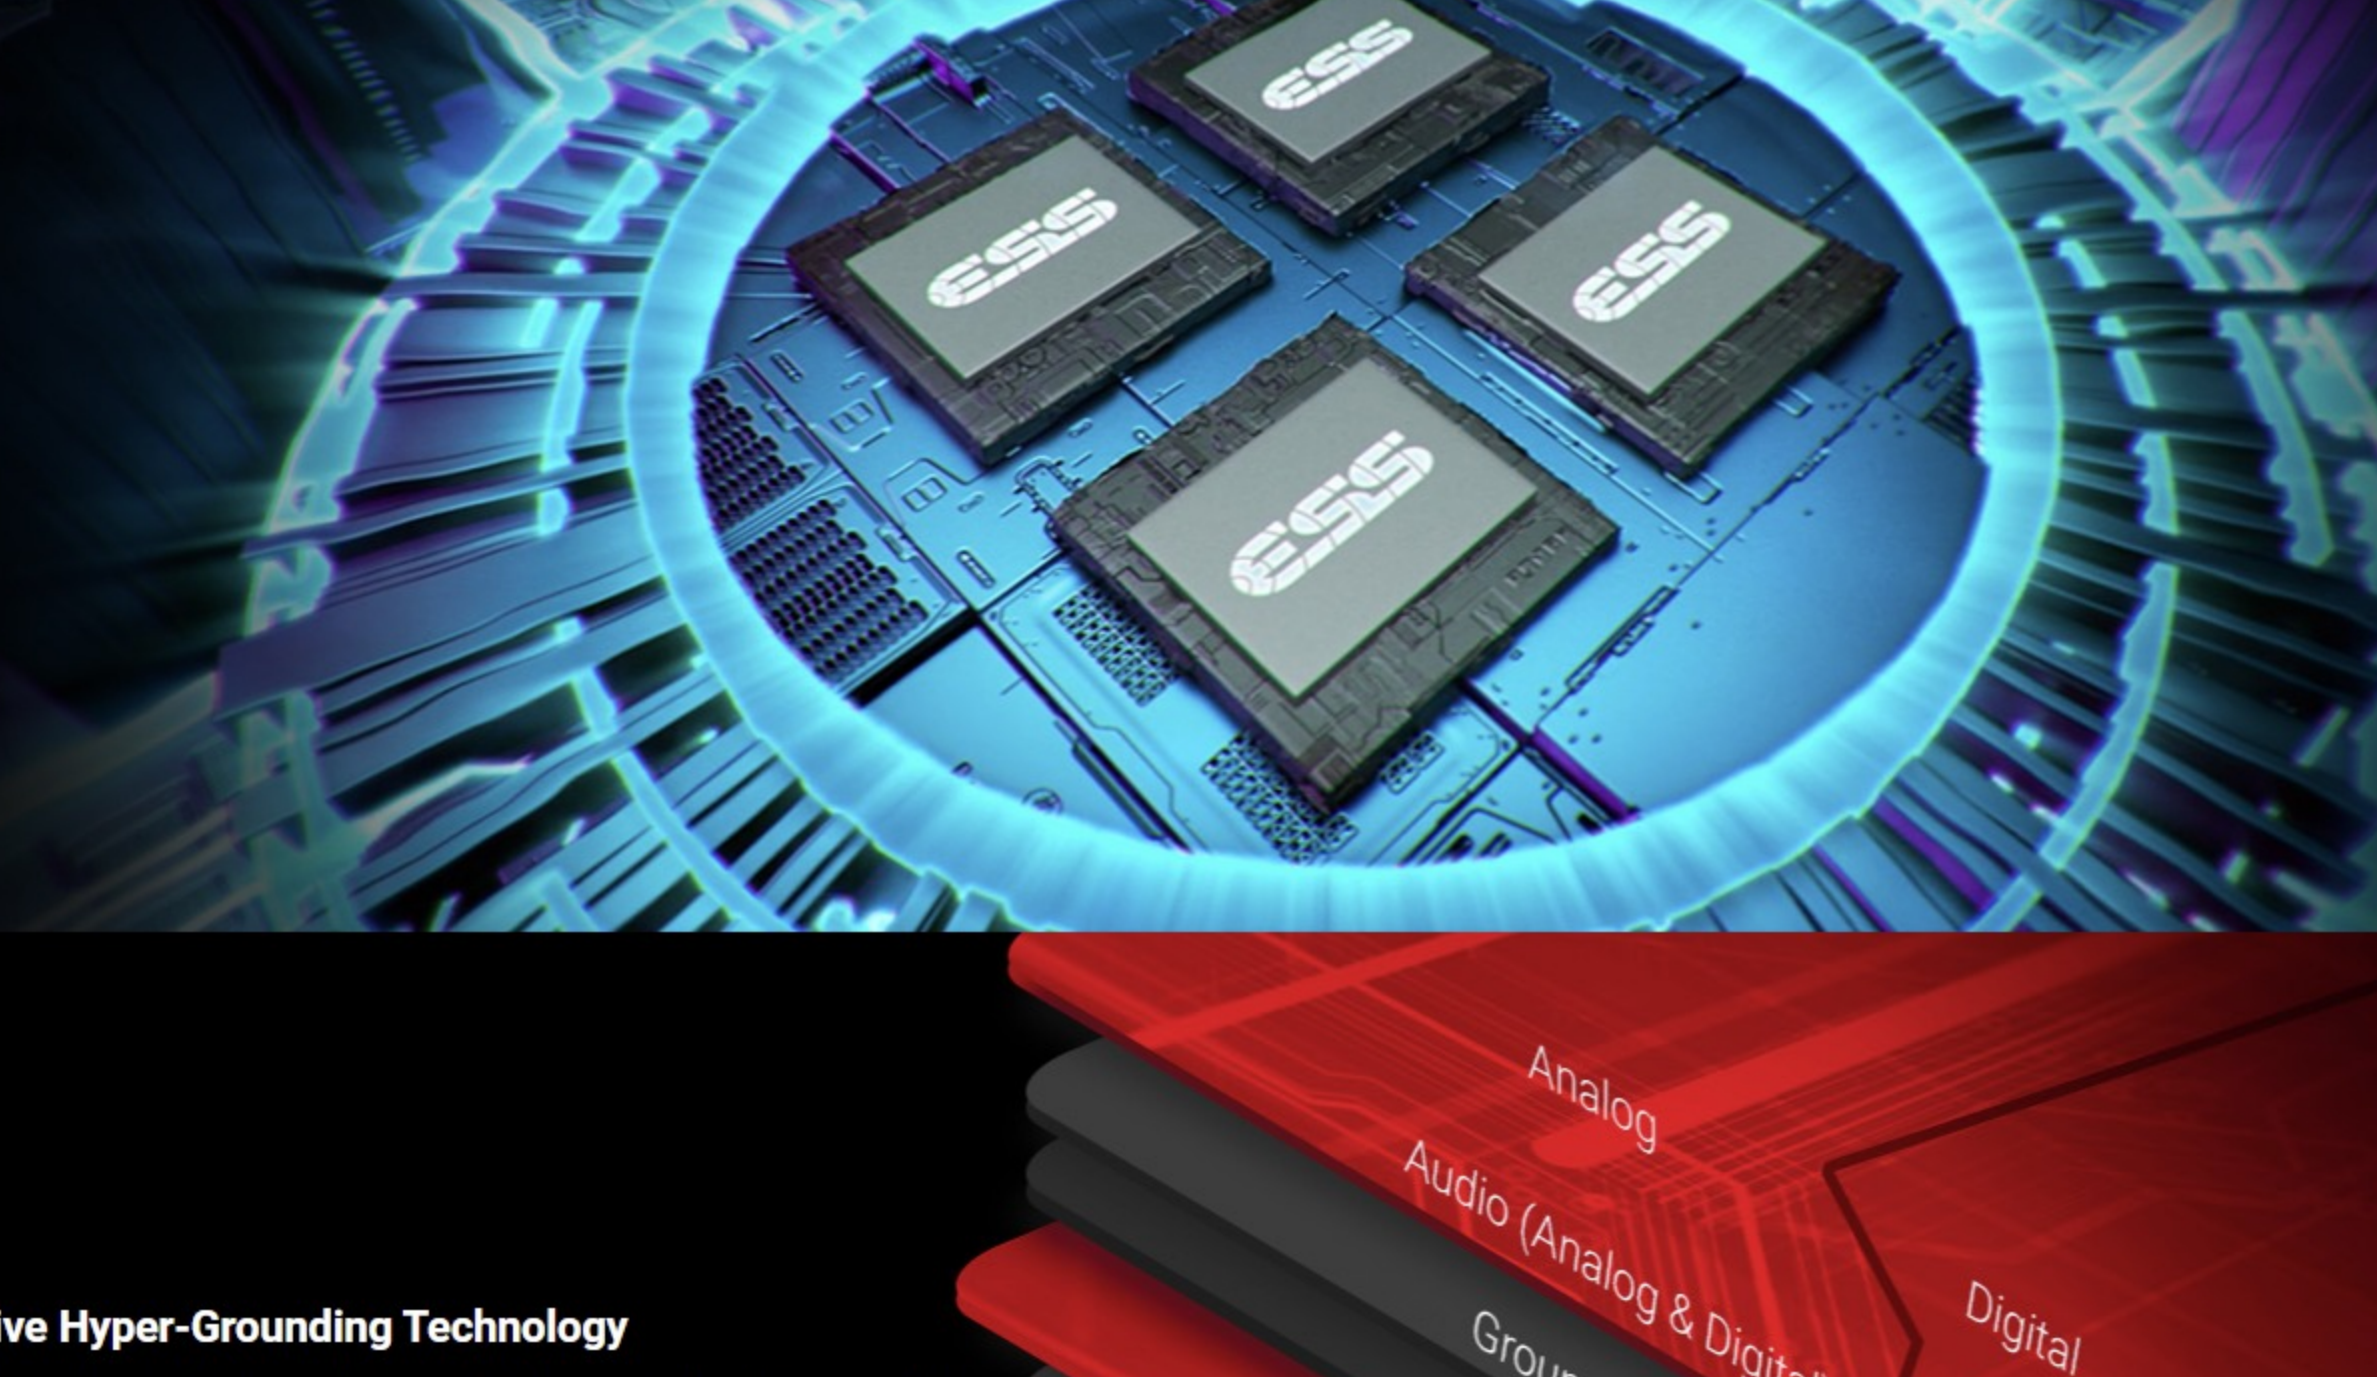

Ultimate Immersion for Pro Gamers

Hear every detail

Hi-Resolution ESS 9218 Quad-DAC