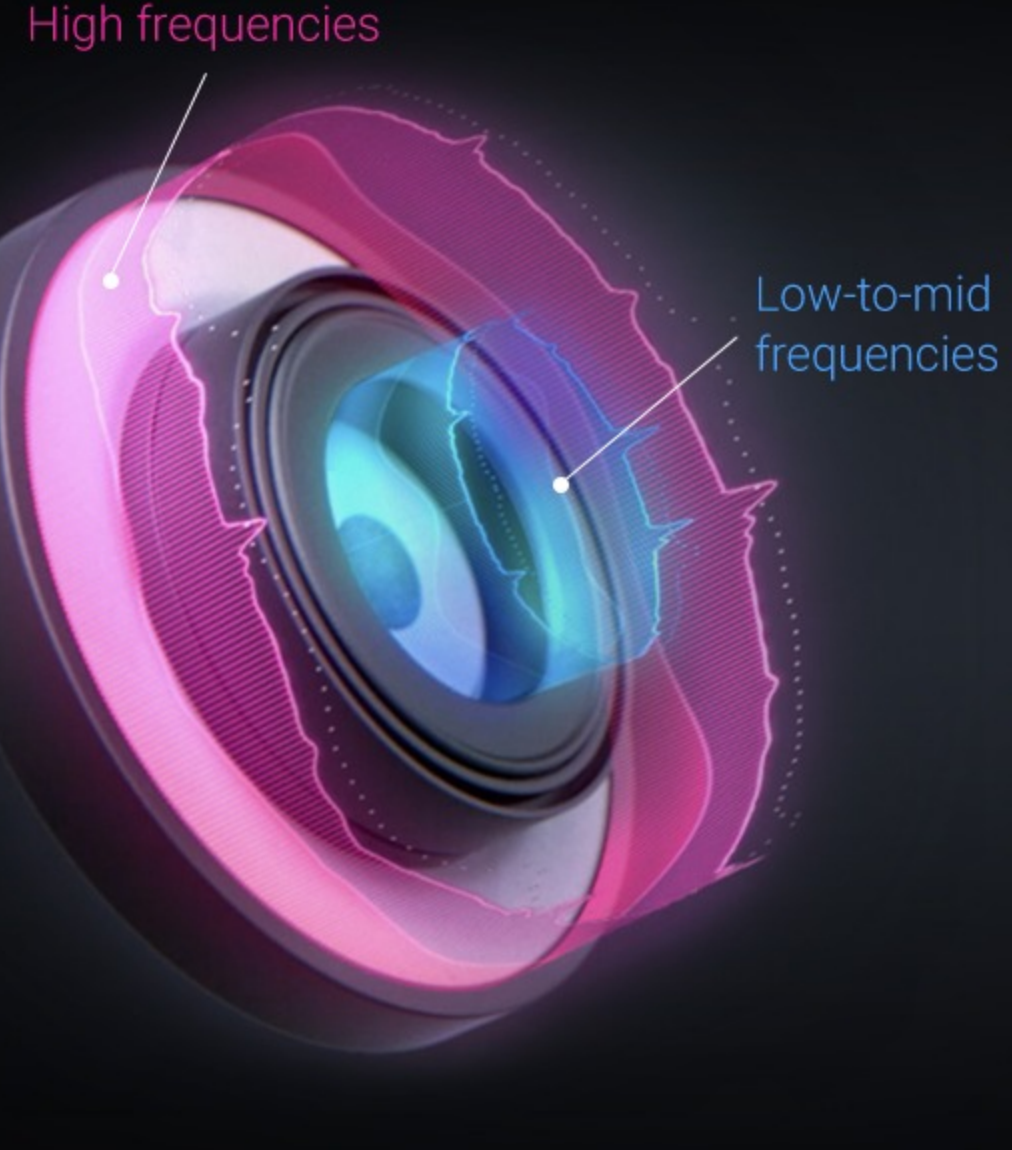

High SNR in FPS Games

Signal to noise ratio is a critical specification for gaming headsets, especially in FPS games. A higher SNR allows you to precisely pinpoint the origin of enemy footsteps, or hone in on the location of gunfire or explosions on battlefield. With its quad-DAC design, ROG Delta is capable of achieving an unprecedented signal-to-noise ratio of 127 dB, a level unattainable by single-DAC gaming headsets.