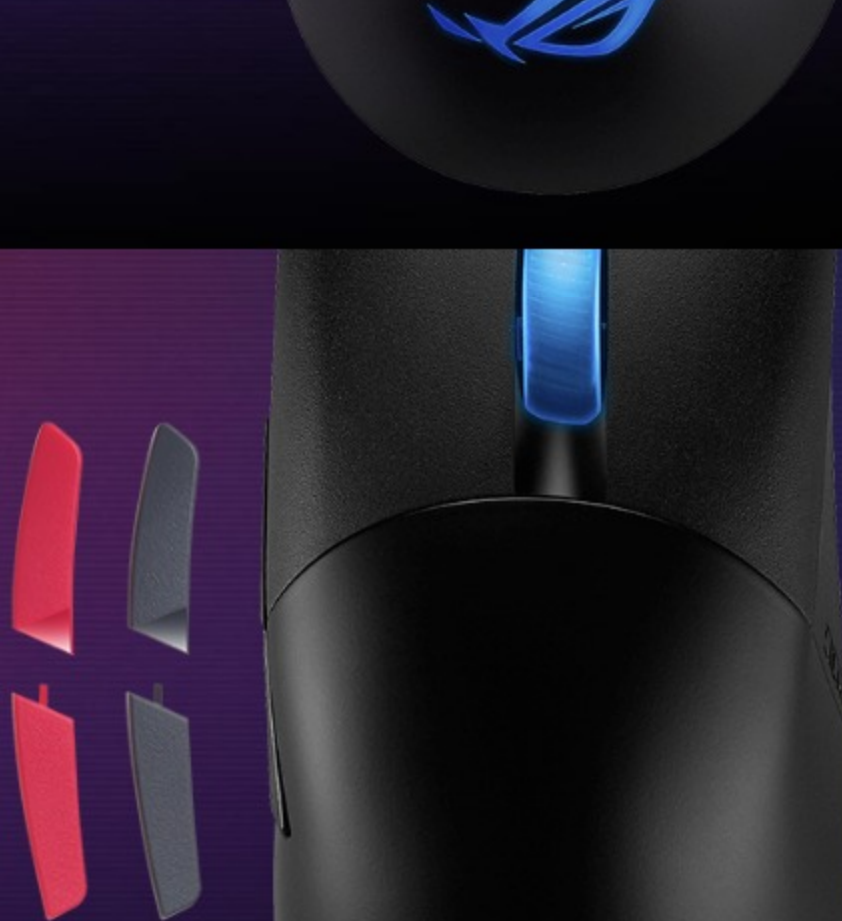

SWAPPABLE SIDE BUTTONS

Swappable side buttons are available in various colors to provide plenty of personalization options.

LEARN MORE