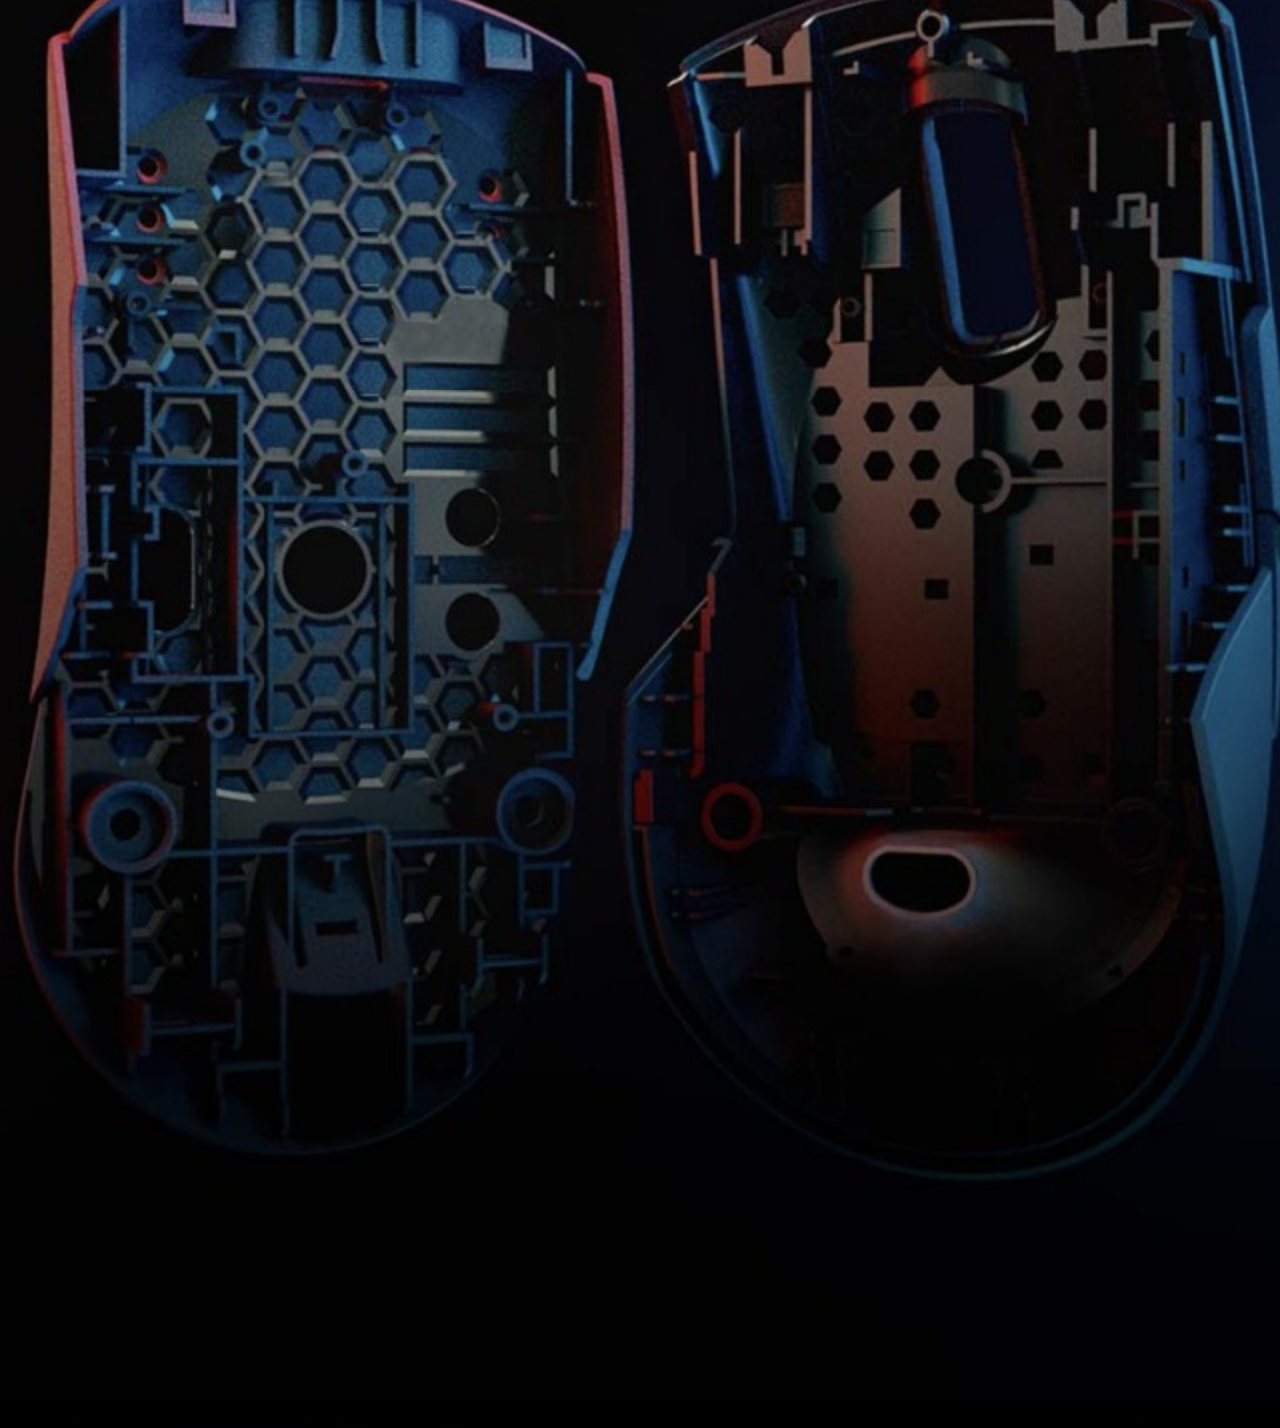

STRUCTURE

An internal honeycomb-like structure provides structural support while keeping weight down to just 79 grams.

SWAPPABLE SIDE BUTTONS

Swappable side buttons are available in various colors to provide plenty of personalization options.

LEARN MORE