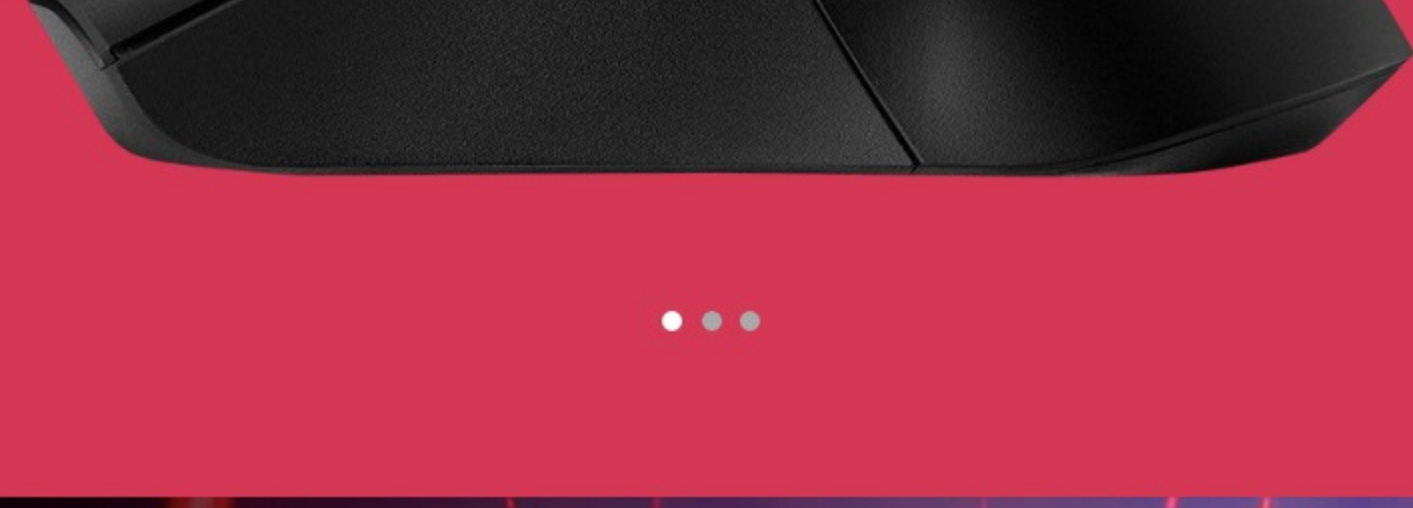

SWAPPABLE SIDE BUTTONS

Swappable side buttons are available in various colors to provide plenty of personalization options.

LEARN MORE