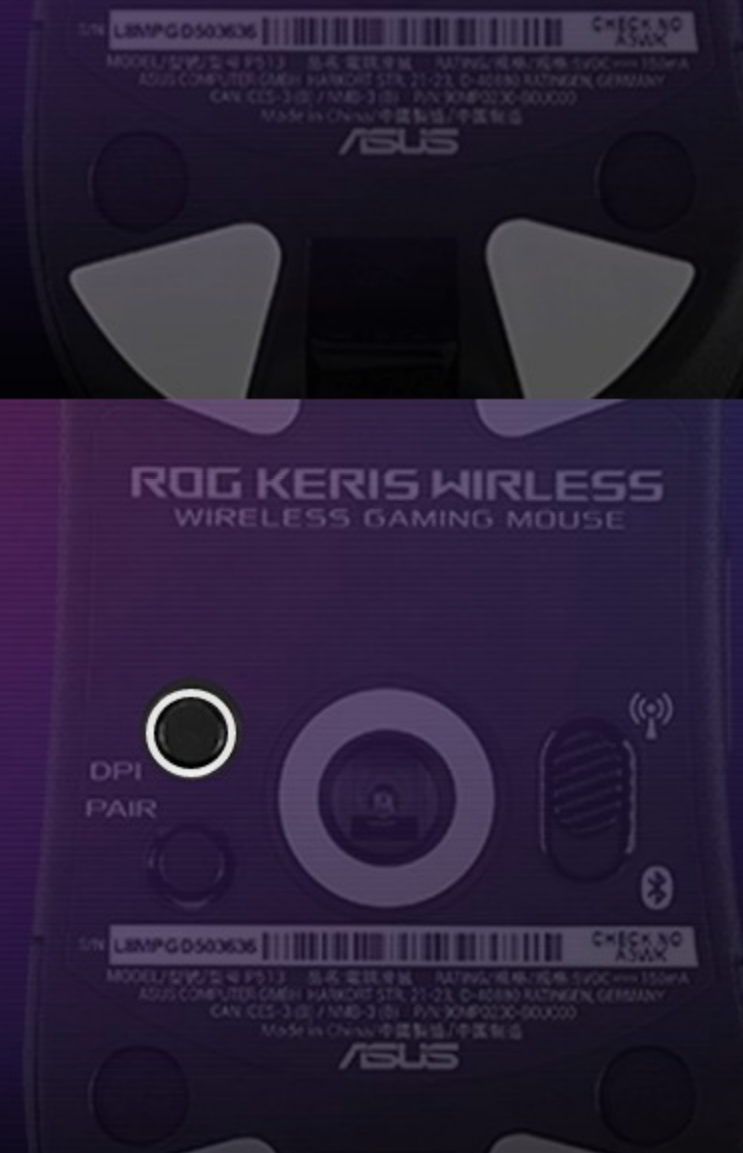

DPI ON-THE-SCROLL

Note: The scroll wheel light changes color, based on the selected DPI range.