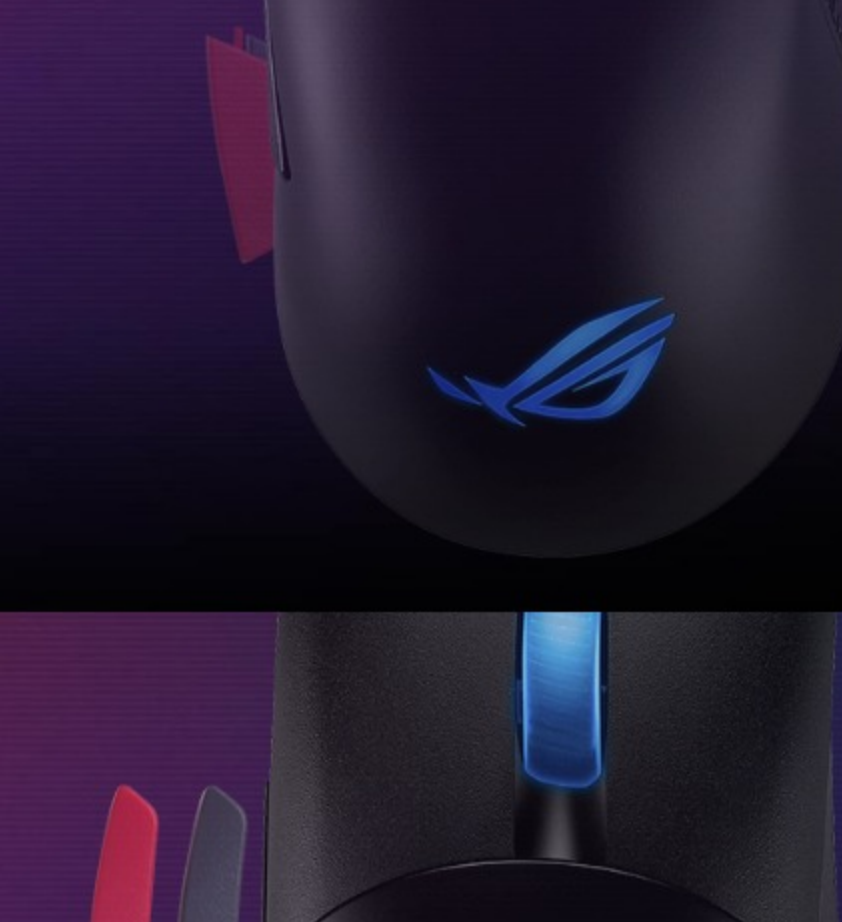

PBT L/R BUTTONS

The left and right PBT buttons have a durable nonslip surface that resists wear or shine, ensuring a consistent feel.

SWAPPABLE SIDE BUTTONS

Swappable side buttons are available in various colors to provide plenty of personalization options.

LEARN MORE