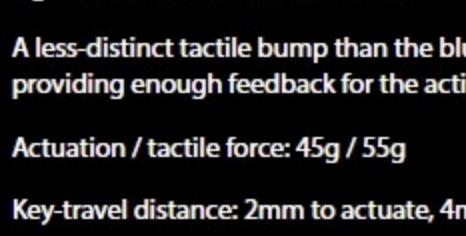

ROG Strix Scope TKL wired mechanical RGB gaming keyboard for FPS games, with Cherry MX switches, aluminum frame, and Aura Sync lighting

Created for FPS Gamers: the tenkeyless form factor provides more room to move the mouse, while the enlarged L-Ctrl key minimizes inadvertent pressing of other keys

Portability: The compact keyboard fits easily into backpacks while the detachable cable prevents scuff marks or scratches

Quick-Toggle Switch: Instantly shift between function and media key inputs

Stealth key: Tap to hide all apps and mute audio for instant privacy; tap again to play on

Cherry MX switches: German-made, micro-switched actuators for precision input with tactile feedback

Durable construction: Aluminum top-plate with striking slash aesthetic combines resilience and style

ACTION READY. CRAFTED COMPACT.

ROG Strix Scope TKL is a compact, tenkeyless mechanical keyboard with Xccurate Design – an extra-wide Ctrl key that's easier to feel and find in the FPS frenzy. With a choice of Cherry MX switches for optimal feel and reliability, an all-aluminum top plate for strength and style, and more customizable Aura RGB lighting than we've ever engineered into a ROG keyboard, Strix Scope TKL empowers you to play like a pro and rise above the battlefield crowd.

Note: Keyboard layout may differ slightly depending on the region or language.

TKL FORM FACTOR FOR FPS