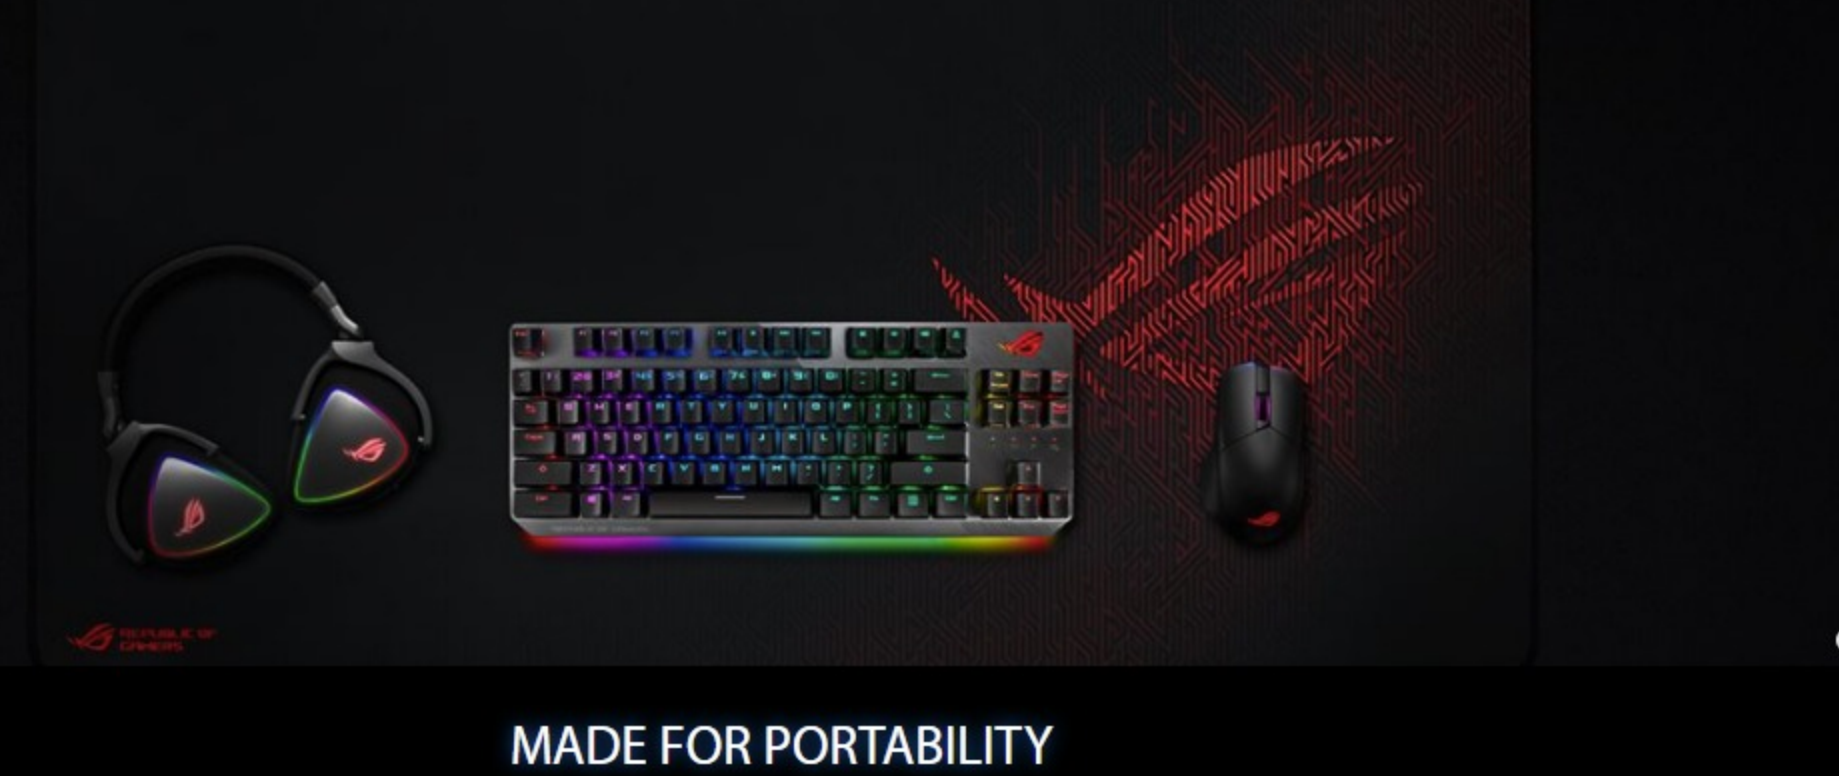

MADE FOR PORTABILITY

The compact and frameless design of ROG Strix Scope TKL is ideal for minimalists, or those who simply need more space. The keyboard comes with a detachable cable, making it easier and safer to stow and carry in a backpack. The Type-C cord also doubles as a charging lead for mobile devices while on the go.