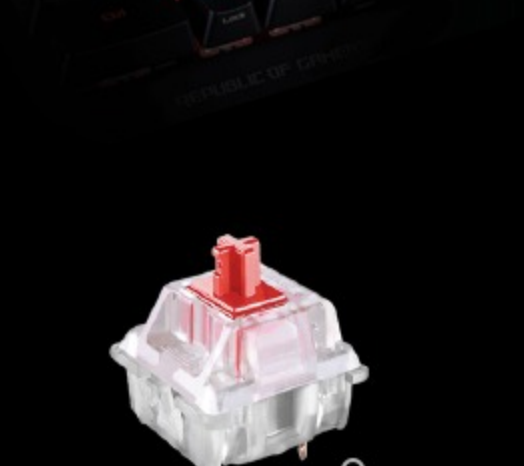

CHERRY MX RGB MECHANICAL SWITCHES

Constructed with Cherry MX RGB switches, ROG Strix Scope TKL delivers the precise mechanical feel preferred by gamers and enthusiasts alike. The premium-quality switches are manufactured in Germany, and are renowned for offering optimal actuation and responsiveness with every keystroke.

RED