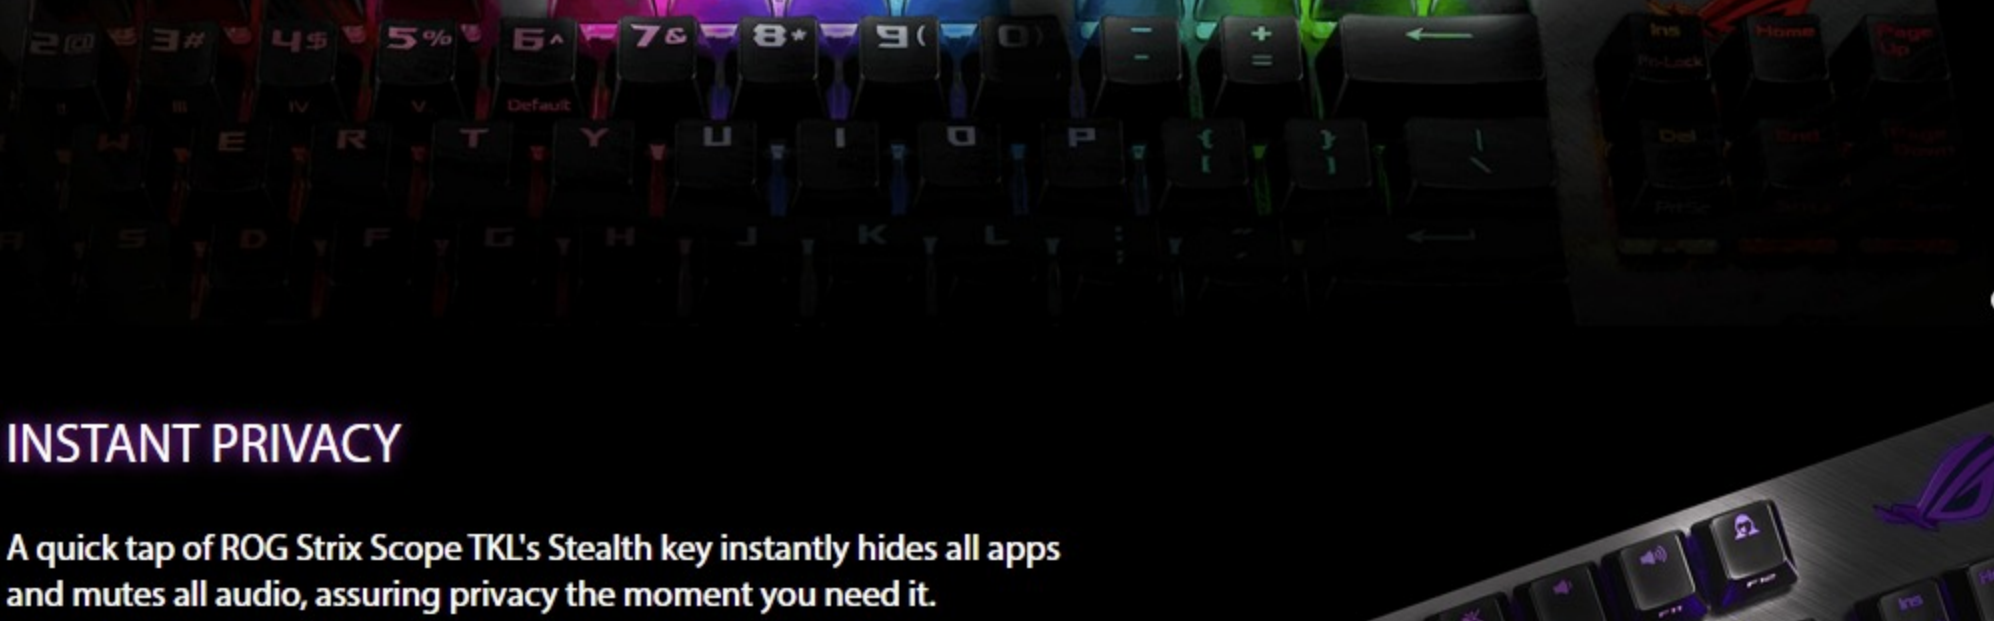

QUICK-TOGGLE SWITCH