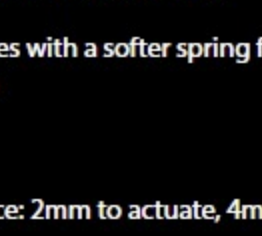

ROG Strix Scope TKL wired mechanical RGB gaming keyboard for FPS games, with Cherry MX switches, aluminum frame, and Aura Sync lighting

Created for FPS Gamers: the tenkeyless form factor provides more room to move the mouse, while the enlarged L-Ctrl key minimizes inadvertent pressing of other keys

Portability: The compact keyboard fits easily into backpacks while the detachable cable prevents scuff marks or scratches

Quick-Toggle Switch: Instantly shift between function and media key inputs

Stealth key: Tap to hide all apps and mute audio for instant privacy; tap again to play on

Cherry MX switches: German-made, micro-switched actuators for precision input with tactile feedback

Durable construction: Aluminum top-plate with striking slash aesthetic combines resilience and style

ACTION READY. CRAFTED COMPACT.

ROG Strix Scope TKL is a compact, tenkeyless mechanical keyboard with Xccurate Design – an extra-wide Ctrl key that's easier to feel and find in the FPS frenzy. With a choice of Cherry MX switches for optimal feel and reliability, an all-aluminum top plate for strength and style, and more customizable Aura RGB lighting than we've ever engineered into a ROG keyboard, Strix Scope TKL empowers you to play like a pro and rise above the battlefield crowd.

Note: Keyboard layout may differ slightly depending on the region or language.

TKL FORM FACTOR FOR FPS