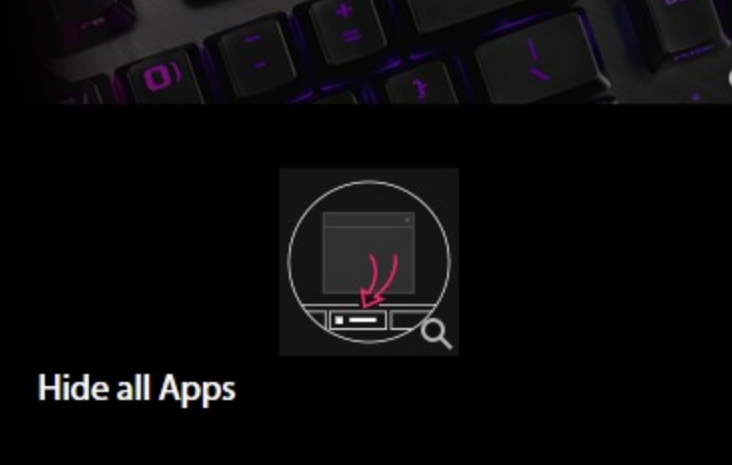

ROG Strix Scope TKL wired mechanical RGB gaming keyboard for FPS games, with Cherry MX switches, aluminum frame, and Aura Sync lighting

Created for FPS Gamers: the tenkeyless form factor provides more room to move the mouse, while the enlarged L-Ctrl key minimizes inadvertent pressing of other keys

Portability: The compact keyboard fits easily into backpacks while the detachable cable prevents scuff marks or scratches

Quick-Toggle Switch: Instantly shift between function and media key inputs

Stealth key: Tap to hide all apps and mute audio for instant privacy; tap again to play on

Cherry MX switches: German-made, micro-switched actuators for precision input with tactile feedback

Durable construction: Aluminum top-plate with striking slash aesthetic combines resilience and style

ACTION READY. CRAFTED COMPACT.

ROG Strix Scope TKL is a compact, tenkeyless mechanical keyboard with Xccurate Design – an extra-wide Ctrl key that's easier to feel and find in the FPS frenzy. With a choice of Cherry MX switches for optimal feel and reliability, an all-aluminum top plate for strength and style, and more customizable Aura RGB lighting than we've ever engineered into a ROG keyboard, Strix Scope TKL empowers you to play like a pro and rise above the battlefield crowd.

Note: Keyboard layout may differ slightly depending on the region or language.

TKL FORM FACTOR FOR FPS