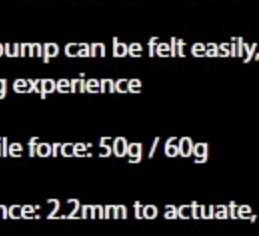

BLUE

Linear response without audible click
Smooth keystrokes with a softer spring for fast and precise actuation
Actuation: 45g
Key-travel distance: 2mm to actuate, 4mm to bottom

Light tactile feedback without audible click
A less-distinct tactile bump than the blue switch, while providing enough feedback for the activation to be felt
Actuation / tactile force: 45g / 55g
Key-travel distance: 2mm to actuate, 4mm to bottom

Strong tactile feedback with an audible click
Distinct tactile bump can be felt easily, providing a satisfying typing experience
Actuation / tactile force: 50g / 60g
Key-travel distance: 2.2mm to actuate, 4mm to bottom