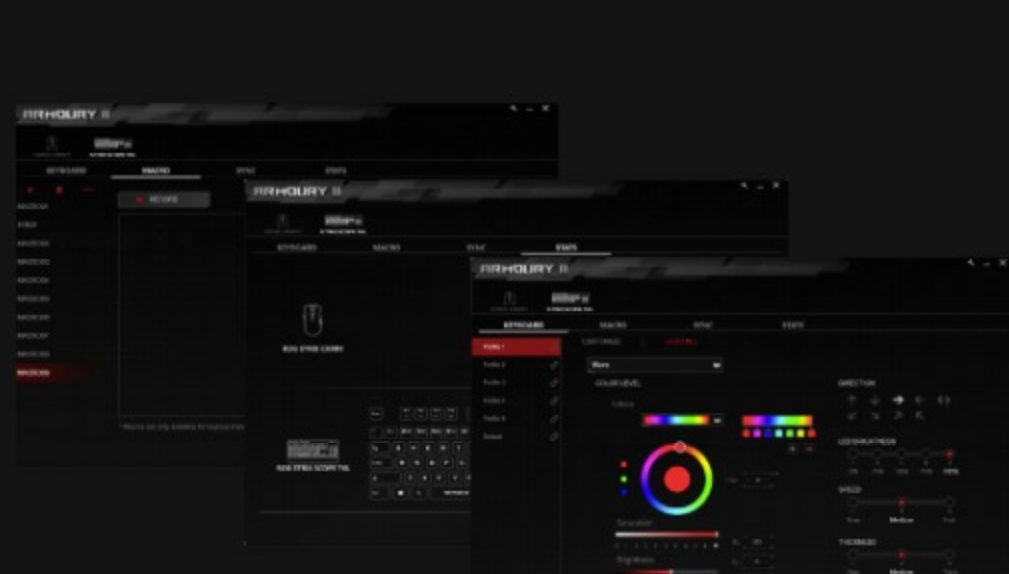

TKL FORM FACTOR FOR FPS

ROG Strix Scope TKL Deluxe is a high-performance mechanical gaming keyboard with a small footprint, freeing up space on your worktop for broader mouse movements – perfect for the lower sensitivity settings that slow the reticle for leveled-up aiming accuracy. The keyboard is topped with an aluminum faceplate for everyday resilience, and finished with a striking slash aesthetic for a little touch of style.

MADE FOR PORTABILITY

The compact and frameless design of ROG Strix Scope TKL Deluxe is ideal for minimalists, or those who simply need more space. The keyboard comes with a detachable cable, making it easier and safer to stow and carry in a backpack. The Type-C cord also doubles as a charging lead for mobile devices while on the go.

READY FOR DAY & NIGHT

QUICK-TOGGLE SHORTCUT

INSTANT PRIVACY

A quick tap of ROG Strix Scope TKL Deluxe's Stealth key instantly hides all apps and mutes all audio, assuring privacy the moment you need it. Decorated with an iconic cloaked-figure motif, a second push of Stealth puts everything back to just the way it was.

STEALTH KEY

Mutes Audio

Hide All Apps

AURA SYNC

Note: Lighting synchronization between ROG mice and keyboards is controlled via Armoury II software, while synchronization with other components is enabled via ASUS Aura software.

ARMOURY II

[DOWNLOAD ARMOURY II](#)

MAGNETIC & ERGONOMIC WRIST REST

CHERRY MX RGB MECHANICAL SWITCHES

Constructed with Cherry MX RGB switches, ROG Strix Scope TKL Deluxe delivers the precise mechanical feel preferred by gamers and enthusiasts alike. The premium-quality switches are manufactured in Germany, and are renowned for offering optimal actuation and responsiveness with every keystroke.

RED BROWN BLUE SPEED SILVER SILENT RED