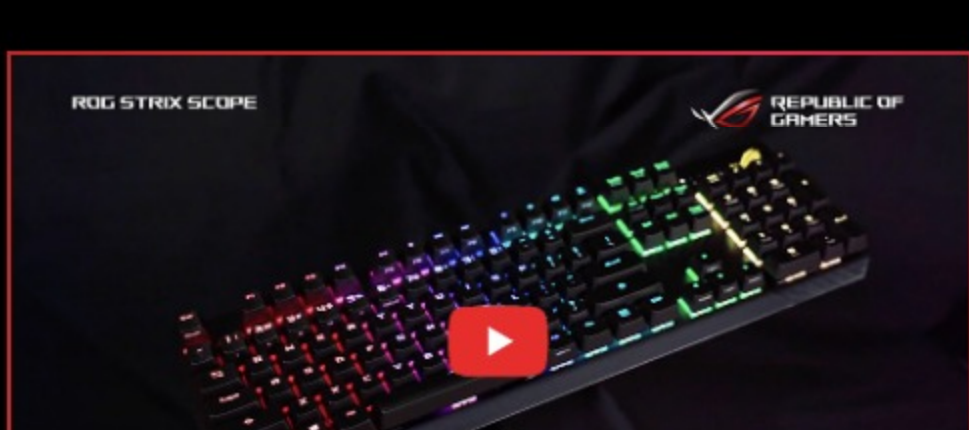

ONBOARD MEMORY
Save up to five custom profiles alongside the default configuration and use them anytime, anywhere.

100% ANTI-GHOSTING & N-KEY ROLLOVER
Every keystroke is registered accurately, no matter how fast you play.

ON-THE-FLY MACRO RECORDINGS
Record macros on the fly and map them to the fully programmable keys

WINDOWS LOCK KEY
Disable the Windows key for undisturbed gaming.

DUAL-TEXTURED TOP PLATE
Aluminum faceplate with the iconic ROG slash aesthetic for durability with sleek style.