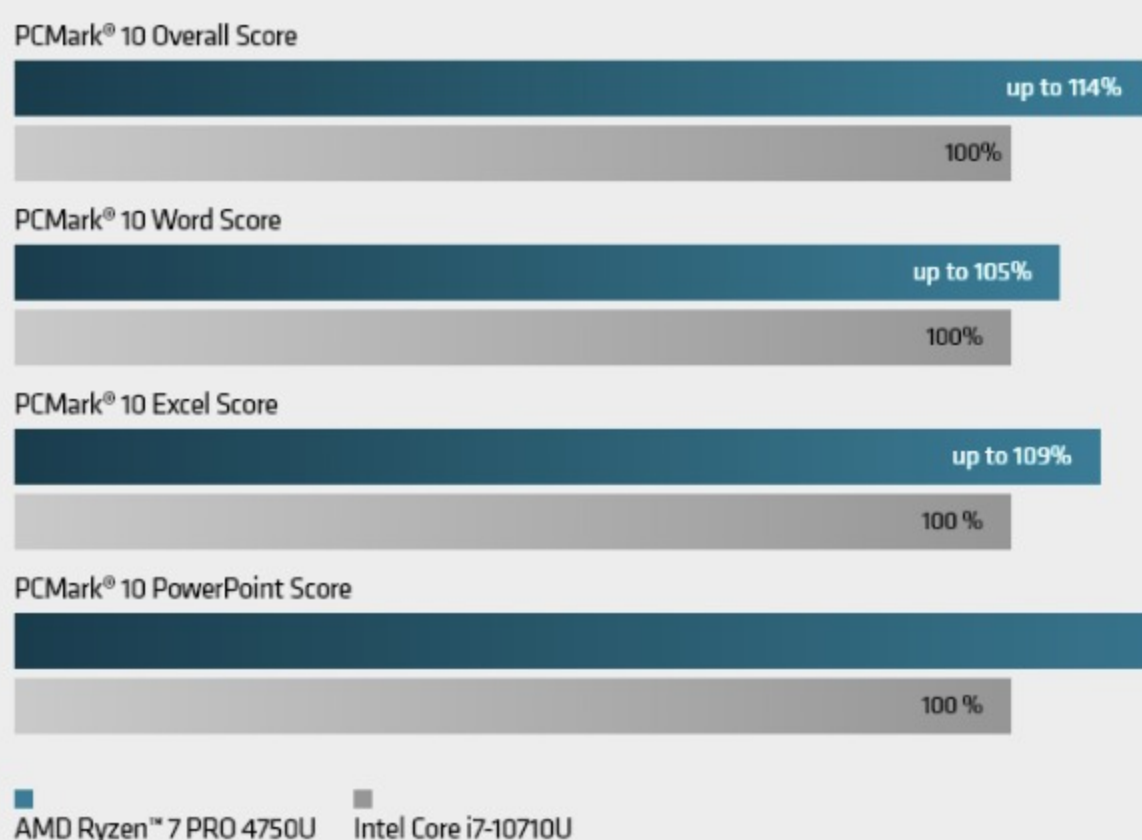

Performance for Demanding Workloads

With the most cores and threads in every class for business laptop processors virtually everything runs better⁶. From data crunching to office productivity to content creation, AMD Ryzen™ PRO processors showcase excellent performance and responsiveness across a wide variety of workloads whether working from home, the office, or on the go.

Performance Comparison - AMD Ryzen 5 PRO 4650U⁷

■ AMD Ryzen™ 7 PRO 4750U ■ Intel Core i7-10710U

More Power. Less Plug.

Built on the advanced 7nm technology and optimized “Zen 2” architecture, AMD Ryzen™ and Ryzen PRO 4000 Series Mobile Processors enable unprecedented levels of performance for enhanced productivity and exceptional battery life - up to 2X the performance-per-watt when compared to our previous generation processors⁸. A premium mobile platform with the AMD Ryzen 7 PRO 4750U processor has a projected battery life of up to 20+ hours⁹

The Most Modern Security¹⁰

Through a modern, multi-layered approach to security, AMD Ryzen™ processors help businesses protect data, avoid downtime, and reduce resource drain:

- “Zen” processor architecture is designed from the ground up with security features as a priority to help address today’s more sophisticated attacks
- An integrated security processor helps protect confidentiality and integrity of data
- AMD works closely with Microsoft® and PC manufacturers to enable and complement their enterprise-level security features
- Exclusive to AMD processors with PRO technologies, AMD Memory Guard™ provides real time encryption of system memory to help protect against physical attacks should your laptop be lost or stolen.