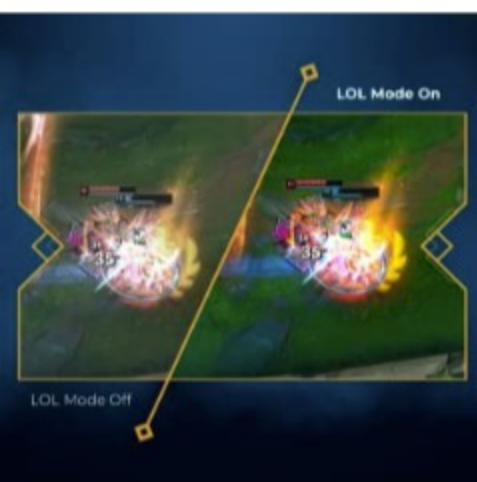

170Hz Refresh | 1ms Response | FreeSync Premium
 LIGHT FX | DisplayHDR 400 | 27-inch

AG275QXL

Crafted for League of Legends Fans

This stunning AOC monitor is revamped in the style of the most popular eSport in the world and clearly stands out from your average display. League of Legends is represented in every aspect - from the iconic Hextech design and logo to optimized game settings. In-game visuals achieve their fullest potential from the combination of AOC's monitor expertise with the creators of League of Legends, Riot Games.

Key Features

- 27-inch IPS Screen
- 170Hz Refresh Rate
- 1ms Pixel Response (MPRT)
- Quad HD 2560x1440 resolution
- AMD FreeSync Premium
- 2 x DisplayPort 1.4, 2 x HDMI 2.0
- QuickSwitch to change game modes on the fly
- LightFX RGB LEDs

League of Legends in Every Detail

This AOC monitor features some small gadgets to highlight League of Legends in experiential details. The boot up screen and on-screen display are both designed in the style of the MOBA.

Maximum Immersion

Become one with the game and fully immerse yourself into the action on Summoner's Rift! This AOC monitor syncs up with the MOBA itself and lights up in response to in-game events. Team fights will become even more adrenaline-pumping. Victory never looked this good!