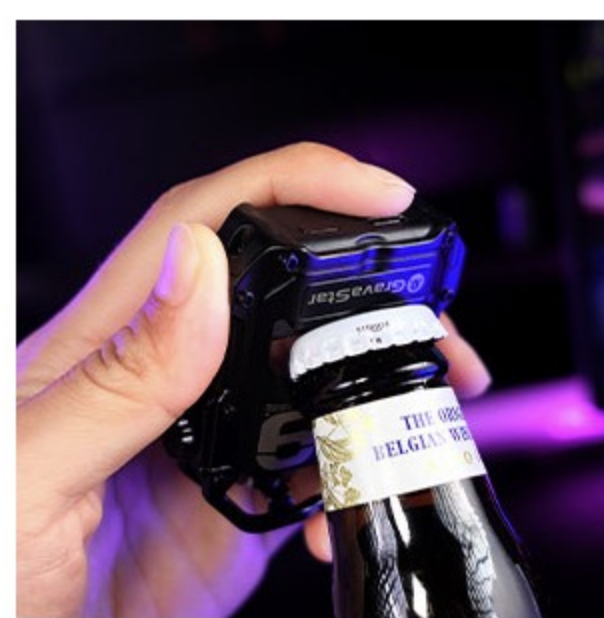

IPX 5 FOR SWEAT & WEATHER RESISTANT

Sirius Pro Earbuds are built for life on the go. IPX5 rating for durability, no matter sweat on the run or adventure outdoor, you can enjoy the music in all circumstances.

4H on a single charge
16H with charging case

LONG TIME USING

Built for long time using, the Sirius Pros have enough rocket fuel to power your audio for 16 hours. That is 4 hours of continuous playtime in the buds, and 3 extra charges in the case. So go a level further, play another symphony. You have got time to kill.

SOLID BUILT WITH SCI-FI DESIGN

The charging case is made from a zinc alloy material that makes it resistant to scratches and durable enough to take anywhere. Featuring a mechanical button and laser engraved touch panel that gives it a weathered deep space feel.

6 RGB LIGHTS

Each cyberpunk inspired charging case is equipped with six RGB LED lights so you can personalize your case to match your style.

ENC - CALLING CLEAR AND LOUD

Environmental Noise Cancellation cuts out unwanted background noise while strengthening sounds from human voices. So you get crystal clear calls every time.