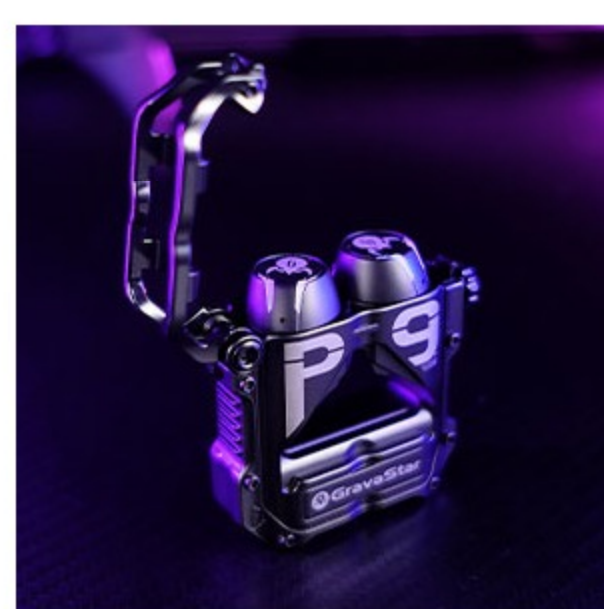

## Bluetooth Earbuds

- Knowles Balanced Armature
- 65ms Latency for Gaming
- Cool And Unique Design

*GravaStar BE COOL, PLAY IT!*

2022

#### FEEL THE BEAT

With 7.2mm dynamic drivers and Knowles balanced armatures, the hyper-modern Sirius Pro TWS earbuds bring you a powerful music experience that delivers on all levels - low, high, and everything in between.

#### READY FOR THE FUTURE

With cutting-edge, mecha futuristic design, the case is made from zinc alloy which is scratch-resistant and ultra durable. With 6 RGB lights and a bottle opener built right into the case the case features a rugged extra-terrestrial design.

#### BUILT-IN POWER-UPS

Built for durability, the Sirius Pro earbuds come with enough power to fuel a rocket. The battery gives you 4 hours of continuous playtime and has 3 extra charges in the case so you never run out when you are on the go.