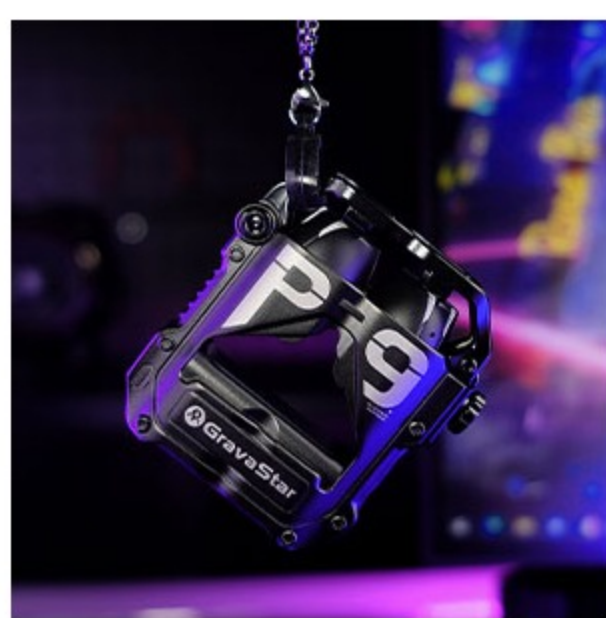

#### FEEL THE BEAT

With 7.2mm dynamic drivers and Knowles balanced armatures, the hyper-modern Sirius Pro TWS earbuds bring you a powerful music experience that delivers on all levels - low, high, and everything in between.

#### READY FOR THE FUTURE

With cutting-edge, mecha futuristic design, the case is made from zinc alloy which is scratch-resistant and ultra durable. With 6 RGB lights and a bottle opener built right into the case the case features a rugged extra-terrestrial design.

#### BUILT-IN POWER-UPS

Built for durability, the Sirius Pro earbuds come with enough power to fuel a rocket. The battery gives you 4 hours of continuous playtime and has 3 extra charges in the case so you never run out when you are on the go.