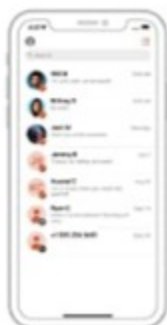

Garmin inReach Messenger Satellite Communicator

Out & about with friends or family? Be sure to pack your inReach Messenger satellite communicator. This device lets you stay connected, even when out of cell coverage! Use it for two-way messaging or use the emergency SOS feature — making sure that every word counts by sending exactly what's needed at the perfect time.

TWO-WAY & GROUP MESSAGING

What's better than one message from your loved ones? A group text chat with all of them at once! With the new Garmin Messenger App, you can share any adventure & have conversations about how amazing it was. The inReach connection supports both satellite or cellular networks.

SEAMLESS CELLULAR & NON-CELLULAR CONNECTION

When you leave your phone behind, inReach messaging uses a cellular connection. When it can't reach any networks on land or sea alike (that's because there are no buildings up here), then the 100% satellite-based global Iridium coverage range takes over for complete reliability!